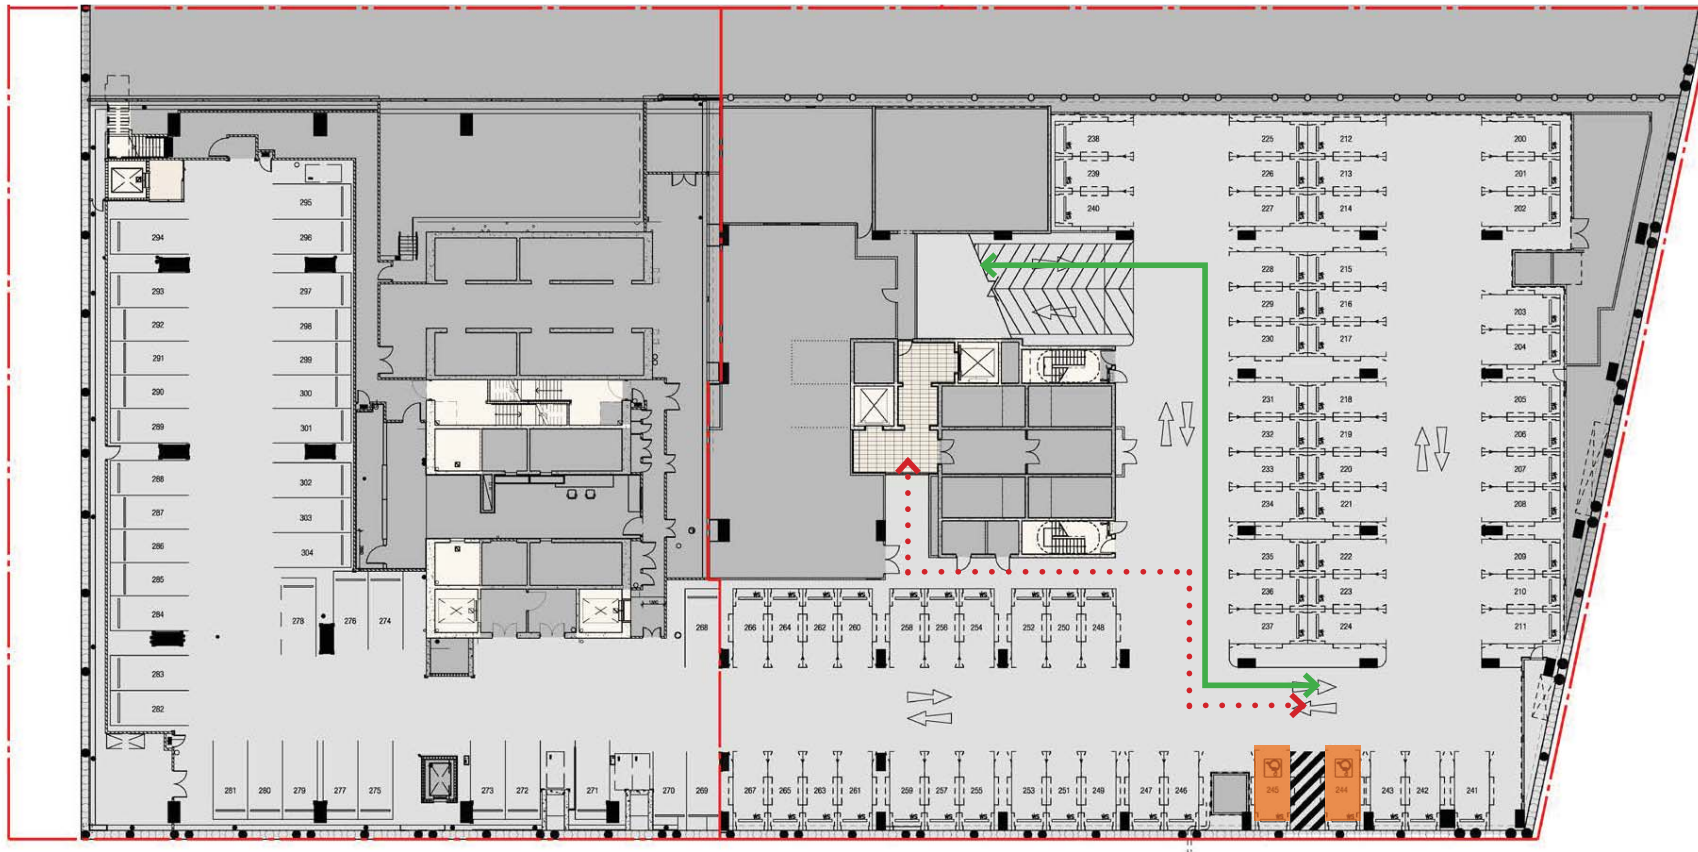

DDA CAR PARK ACCESS

- Car park entrance is located on Georgiana street.
- Enter via Entrance C
- Press the intercom button and give your name to security.
- Take ramp down to lower level - P1

— VEHICULAR PATH

TOWER TWO

TOWER ONE

- 2 X DDA CAR PARKS
- PATH TO LIFT LOBBY
- VEHICULAR PATH

DDA CAR PARK ACCESS

- Turn right at the bottom of the ramp and the two DDA parks [244 & 245] are straight ahead.
- Take the lift up to level G
- Ask at the concierge desk to scan you up to Deakin University - Level 12, Tower 2