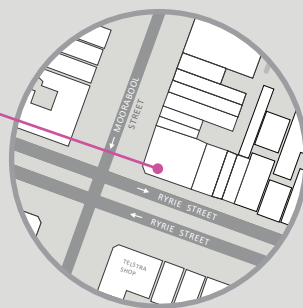

Geelong Waterfront Campus Campus Map

- Accessible parking
- Health and Wellbeing Centre
- Security Office
- Deakin Shuttle Bus
- Carpark
- Building Entrance
- Student Central
- Major Construction Zone
- Bicycle Hub
- Road
- Water
- Recreational Area

1 Gheringhap Street, Geelong, Victoria

T&G House
157 Moorabool Street,
Geelong VIC 3220

Trimester 2, 2018

Geelong Waterfront Campus

Parking

Parking availability is limited; please consider alternative transport options. deakin.edu.au/get-to-deakin

Free tap water

You can refill your drink bottle at a number of water refill stations on campus. Locations include: the Library, D4.222 (outside) and D1 (near Waterfront Kitchen).

Further information

- facebook/deakinlife
- @DeakinLife
- @deakinlife