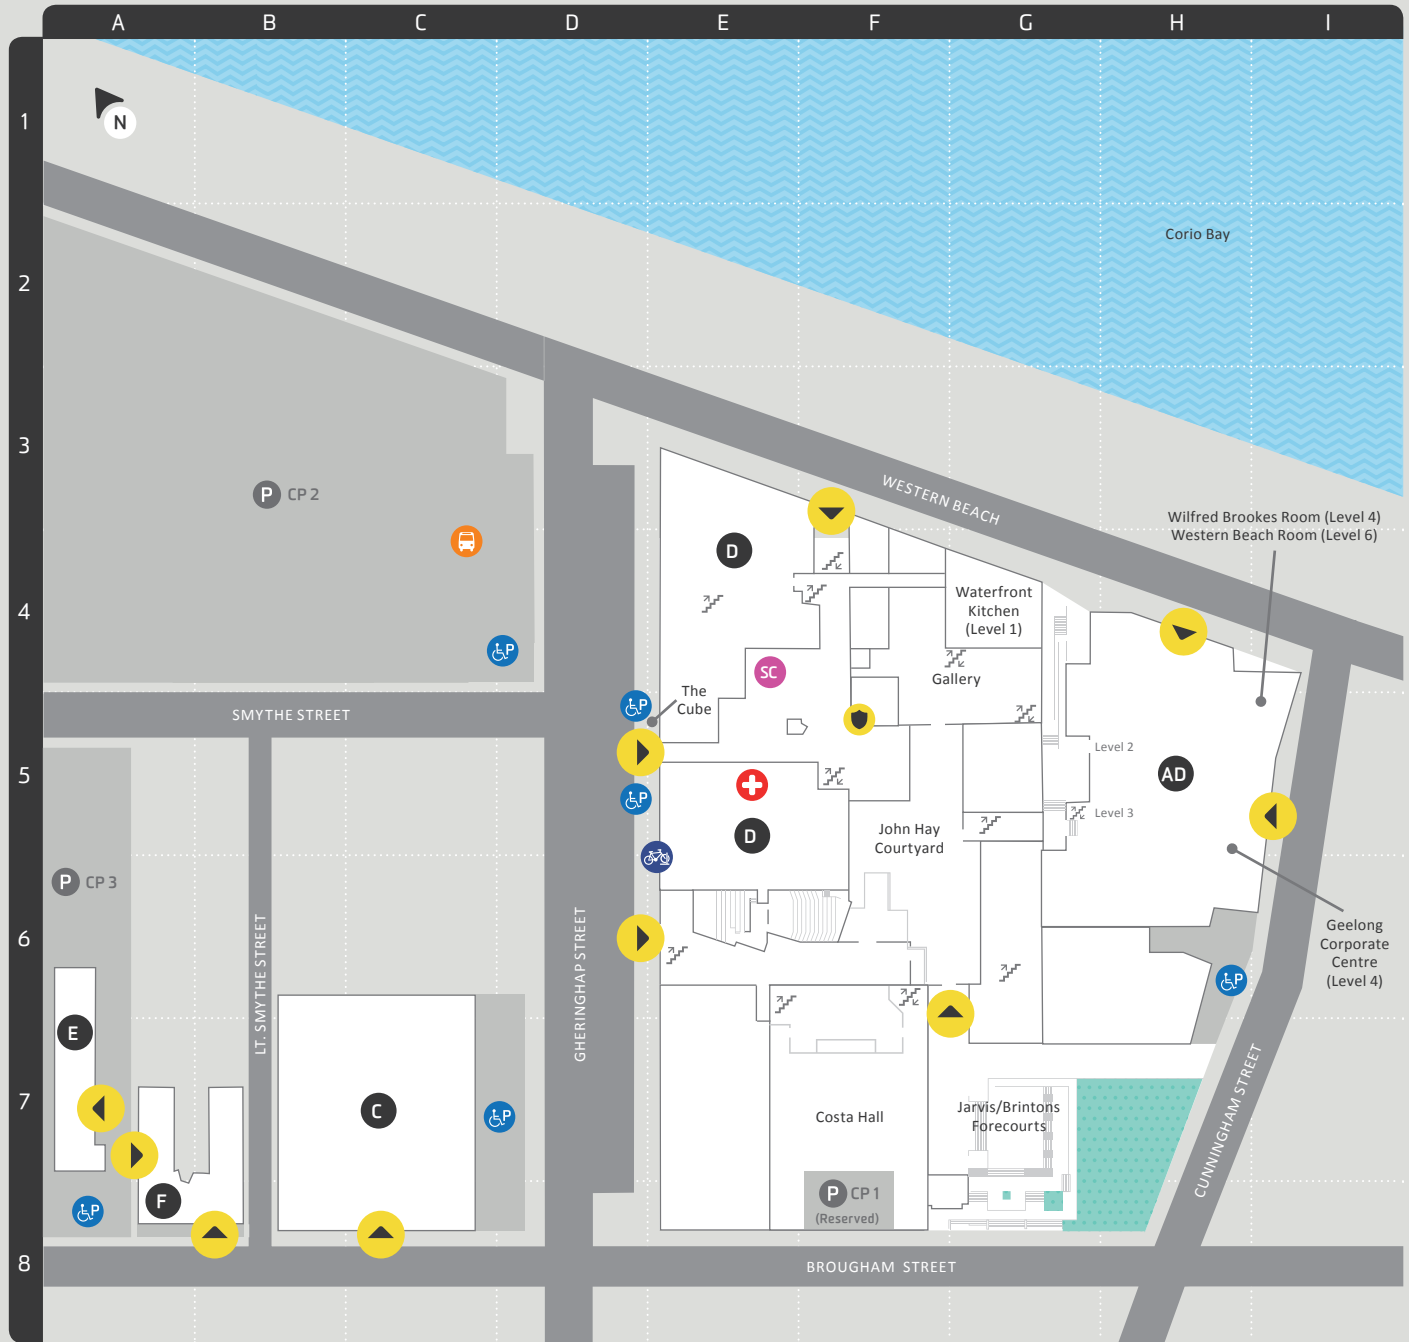

Geelong Waterfront Campus Campus Map

- Accessible parking
- Health and Wellbeing Centre
- Security Office
- Deakin Shuttle Bus
- Carpark
- Building Entrance
- Student Central
- Major Construction Zone
- Bicycle Hub
- Road
- Water
- Recreational Area

1 Gheringhap Street, Geelong, Victoria

T&G House
157 Moorabool Street,
Geelong VIC 3220

Trimester 2, 2018

Geelong Waterfront Campus

Parking

Parking availability is limited; please consider alternative transport options. deakin.edu.au/get-to-deakin

Administrative/General	Building	Level	Map ref
Accessible shower	D	1	E5
Advancement	D	2	E5
ATM	D	2	F5
Bike hoops (under cover – access via CP1)	D	1	F7
Bookshop (DUSA)	D	2	E4
Chancellery	AD	4	H5
Committee for Geelong	AD	1	H5
STUDENT CENTRAL	D	2	E5
Deakin Abroad	D	2	E4
Deakin Learning Futures	AD	6	H6
Deakin University Student Association (DUSA)	D	1	F4
Deliveries/Supply distribution centre	AD	1	G6
Disability Resource Centre	D	2	E4
Equity and Diversity	AD	2	H4
The Gallery	D	2	F5
Geelong Corporate Centre	AD	4	H5
Health and Wellbeing Centre	D	2	E5
Muslim Prayer Rooms	D	1	E5
Multi Faith Room			E3
Parents Room/baby change facilities	D	1	F4
SECURITY	D	2	F5
Ph 1800 062 579			
STUDENT LIFE (DSL)			
(Chaplains, international student support, study and language skills)	D	2	E5
Waterfront Kitchen Café and Bistro	D	1	G4
Western Beach Room	AD	6	H4
Wilfred Brookes Room	AD	4	H5

Free tap water

You can refill your drink bottle at a number of water refill stations on campus. Locations include: the Library, D4.222 (outside) and D1 (near Waterfront Kitchen).

Further information

- facebook/deakinlife
- @DeakinLife
- @deakinlife