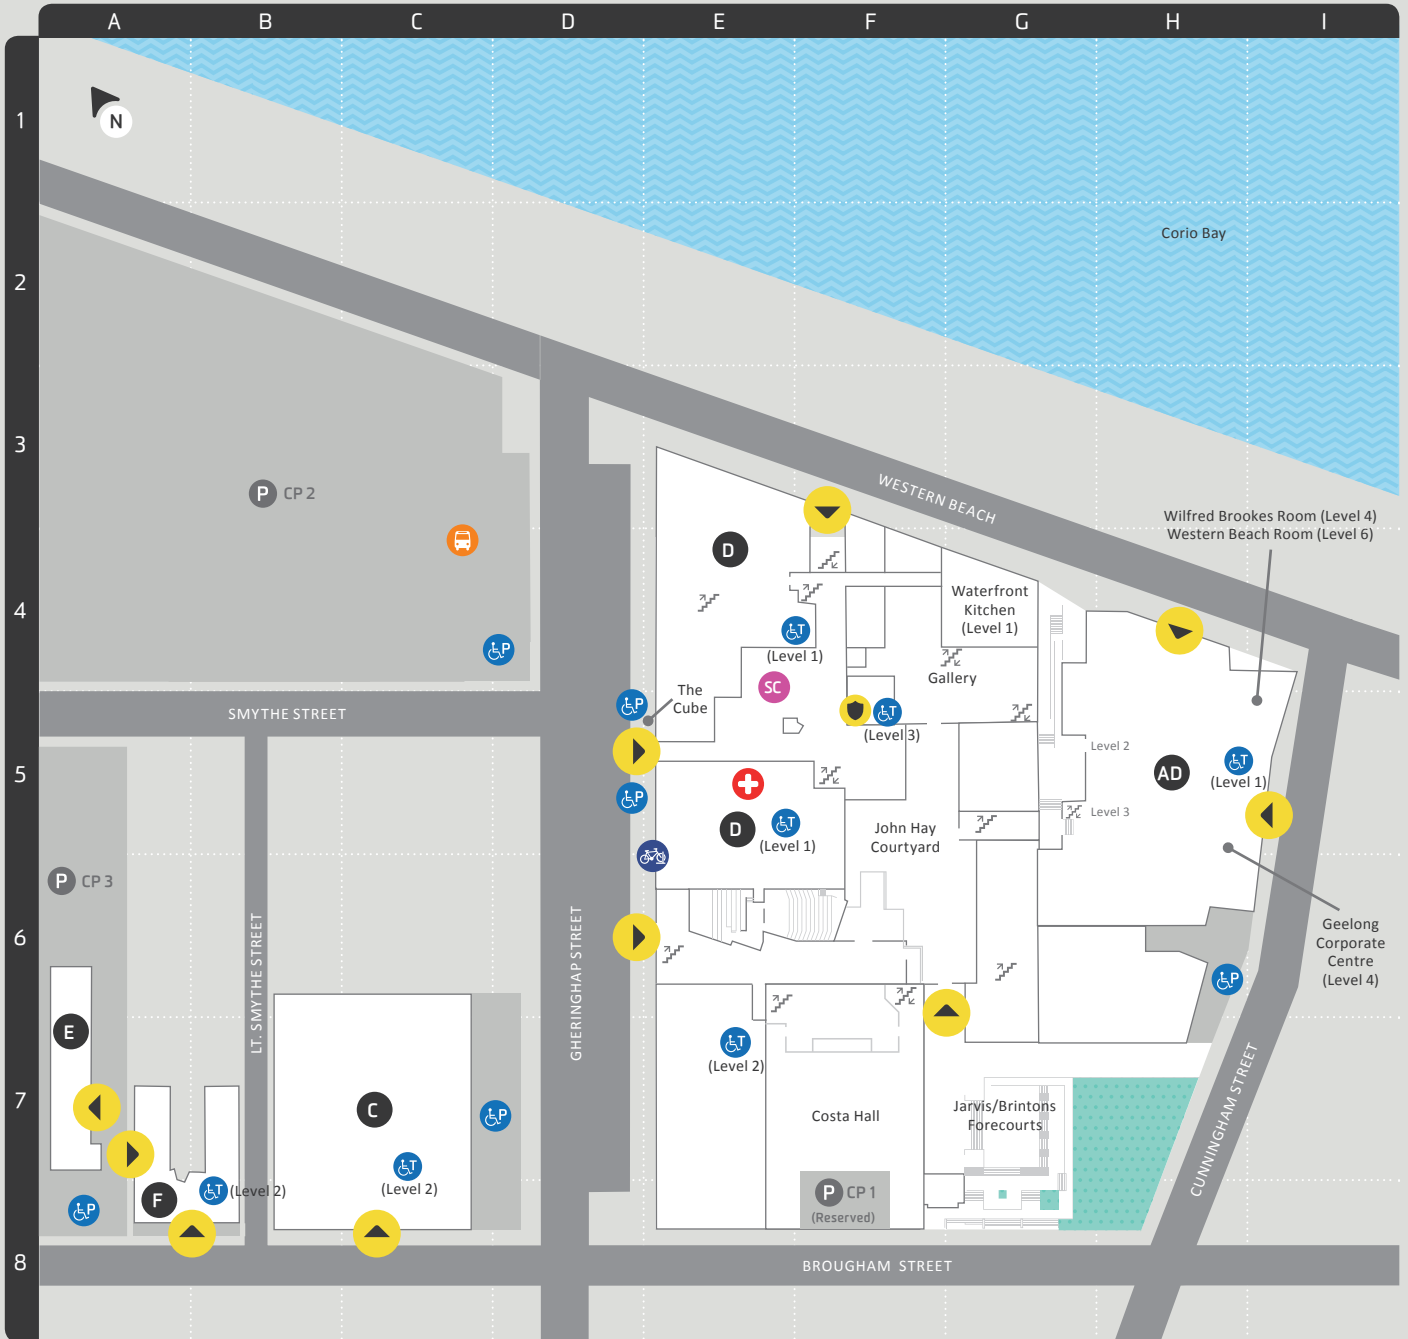

# Geelong Waterfront Campus Campus Map

- Student Central
- Health and Wellbeing Centre
- Security Office
- Deakin Shuttle Bus
- Carpark
- Major Construction Zone
- Road
- Water
- Recreational Area
- Building Entrance
- Bicycle Hub
- Accessible parking
- Accessible toilet

1 Gheringhap Street, Geelong, Victoria

**T&G House**  
157 Moorabool Street,  
Geelong VIC 3220

Trimester 3, 2018

Administrative/General	Building	Level	Map ref
Accessible toilet	AD	1	H5
	C	2	C7
	D	1	E4,E5
		2	E7
		3	F5
Advancement	D	2	E5
ATM	D	2	F5
Bike hoops (under cover – access via CP1)	D	1	F7
Bookshop (DUSA)	D	2	E4
Chancellery	AD	4	H5
Committee for Geelong	AD	1	H5
<b>STUDENT CENTRAL</b>	D	2	E5
Deakin Abroad	D	2	E4
Deakin Learning Futures	AD	6	H6
Deakin University Student Association (DUSA)	D	1	F4
Deliveries/Supply distribution centre	AD	1	G6
Disability Resource Centre	D	2	E4
Equity and Diversity	AD	2	H4
The Gallery	D	2	F5
Geelong Corporate Centre	AD	4	H5
Health and Wellbeing Centre	D	2	E5
Muslim Prayer Rooms	D	1	E5
Multi Faith Room			E3
Parents Room/baby change facilities	D	1	F4
<b>SECURITY</b>			
Ph 1800 062 579	D	2	F5
<b>STUDENT LIFE (DSL)</b>			
(Chaplains, international student support, study and language skills)	D	2	E5
Waterfront Kitchen Café and Bistro	D	1	G4
Western Beach Room	AD	6	H4

## Free tap water

You can refill your drink bottle at a number of water refill stations on campus. Locations include: the Library, D4.222 (outside) and D1 (near Waterfront Kitchen).