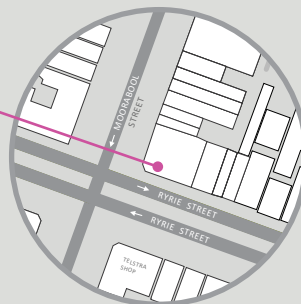

# Geelong Waterfront Campus Campus Map

- Student Central
- Health and Wellbeing Centre
- Security Office
- Deakin Shuttle Bus
- Carpark
- Major Construction Zone
- Road
- Water
- Recreational Area
- Building Entrance
- Bicycle Hub
- Accessible parking
- Accessible toilet

1 Gheringhap Street, Geelong, Victoria

**T&G House**  
157 Moorabool Street,  
Geelong VIC 3220

Trimester 3, 2018

# Geelong Waterfront Campus

## Looking for a building?

Building	Map ref
AD	H5
C	C8
D	E5
E	A6
F	B7

T&G Building  
157 Moorabool Street  
Geelong VIC 3220