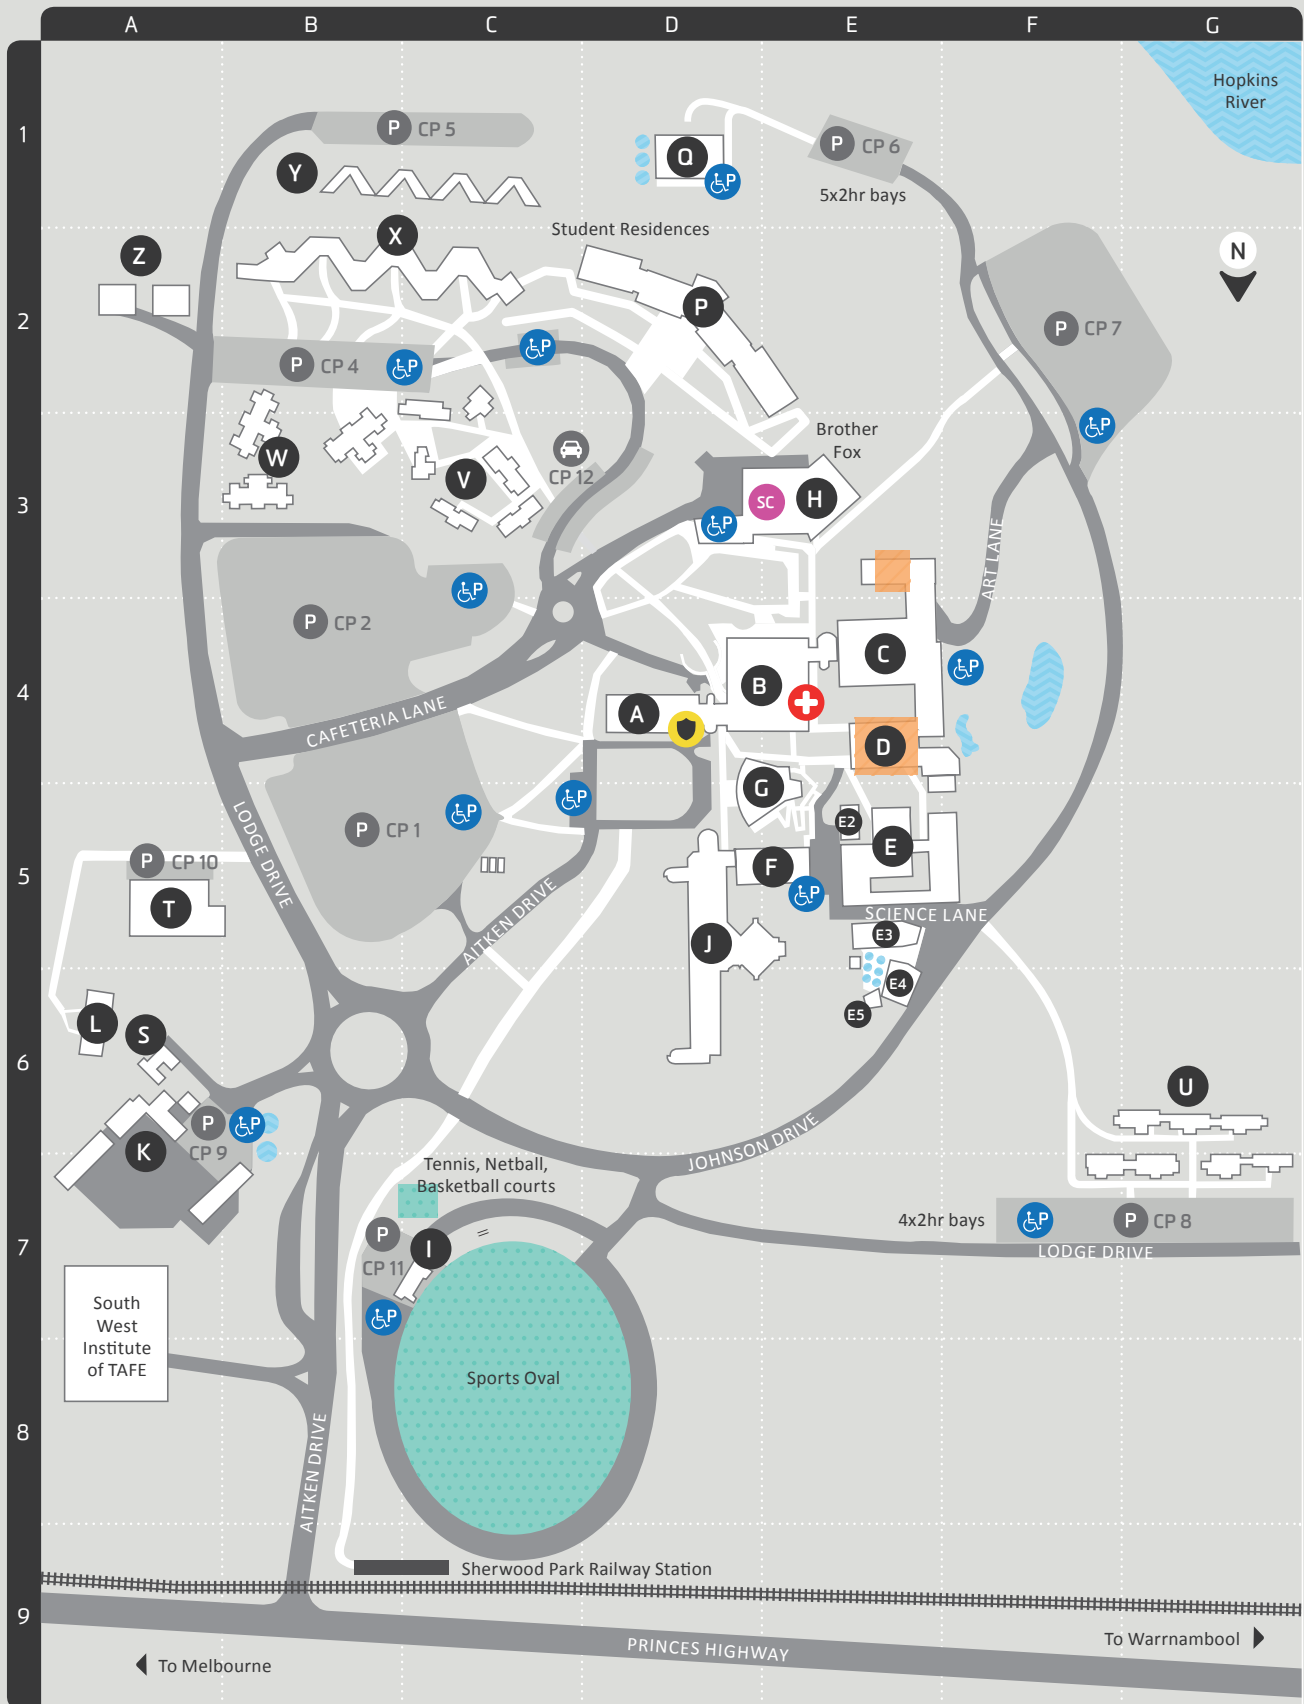

# Warrnambool Warrnambool Campus Campus Map

- Accessible parking
- Health and Wellbeing Centre
- Security Office
- Carpark
- Student Central
- Major Construction Zone
- Water
- Recreational Area
- Pathway
- Road

## Parking

Parking is available on campus but there are also other ways to get here.

[deakin.edu.au/get-to-deakin](http://deakin.edu.au/get-to-deakin)

Parking is free in the white general parking bays on campus.

Lecture Theatres	Map ref
B3.03	D4
B3.05	D4
F1.01	E5
G1.01 (Percy Baxter Lecture Theatre)	D5
J2.01 (Alfred Deakin Lecture Theatre)	D5

P

Administrative/General	Building	Map ref
ATM	H	E3
AFL Western District	B	D4
Bike hoops	B	D4
Bookshop (DUSA)	H	E3
Brother Fox (Café)	H	E3
Childcare centre	T	A5
<b>STUDENT CENTRAL</b>	H	E3
Deakin eSolutions (DeS)	B	D4
DeakinACTIVE Fitness Centre	H	E3
Deakin International	B	D4
Deakin University Student Association (DUSA)	H	E3
Deliveries/Supply distribution centre	K	A6
Disability Resource Centre	B	D4
Facilities Services	K	A6
Head of Campus	D	E4
<b>LIBRARY</b>	B	D4
Marketing Division	B	D4
Health and Wellbeing Centre (Open 9am - 3pm, Monday, Wednesday and Thursday)	B	D4
Multifaith Room	F	E5
Parents room/ baby change facilities	A, G	D4, D5
Deakin Residential Services Office	P	D2
<b>SECURITY</b> Ph 1800 062 579	A	D4
<b>STUDENT LIFE (DSL)</b> (Chaplains, Medical Centre, counselling, international student support, study and language skills)	B	D4
Student Activities Room	H	E3

## Free tap water

You can refill your drink bottle at a number of water refill stations on campus. Locations include: inside buildings H and J.