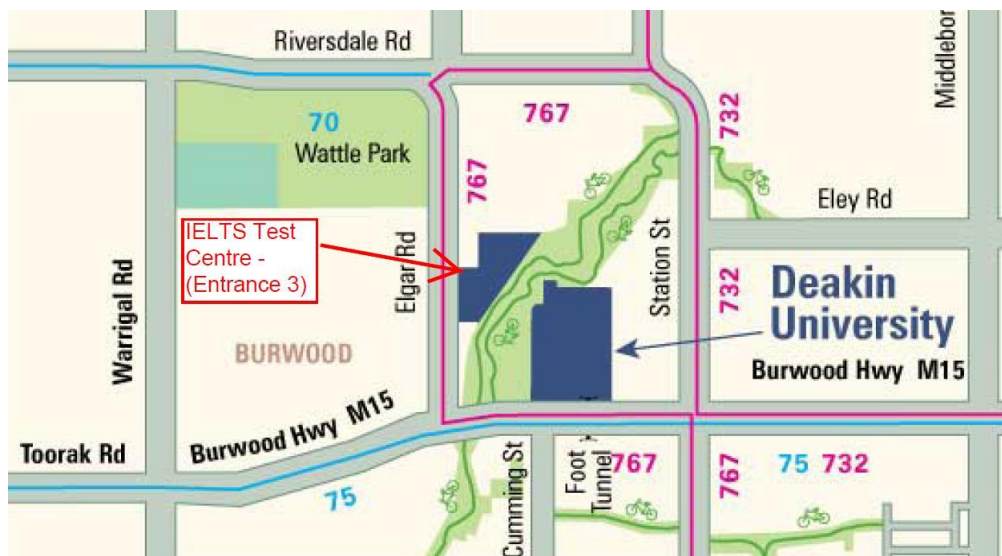

How to get to the Deakin (Melbourne) IELTS Test Centre

The Deakin (Melbourne) IELTS Test Centre is located at:
Deakin University – Melbourne Campus at Burwood
Entrance 3, Building LA (Level 2)
70 Elgar Road, Burwood, VIC, 3125

Melways Reference: MAP 61 A4

By train

Take the Lilydale or Belgrave train and get off at **Box Hill Station**. Take bus **281, 767** or **768**, these buses stop right outside Entrance 3 on Elgar Road. You can also take bus **732** or **735**, these buses stop on Burwood Highway (a short walk from Entrance 3).

By tram

Take **Tram # 75** (City – Vermont South line) and get off at **Stop # 62**. This stop is on Burwood Highway, near the corner of Burwood Highway and Elgar Road. The closest entrance to our building is Entrance 3. You will need to walk a short way up Elgar Road and Entrance 3 will be on your right hand side.

Take **Tram # 70** (City – Wattle Park line) and get off at **Wattle Park Junction (End of line)**. You will need to walk a short way down Elgar Road and Entrance 3 will be on your left hand side.

Registrations, applications & test centre hours:
Tues – Fri, 8.30am – 4.00pm (Closed Monday)
Phone: (03) 9244 6050
Email: ielts-test-centre@deakin.edu.au
Web: www.deakin.edu.au/ielts