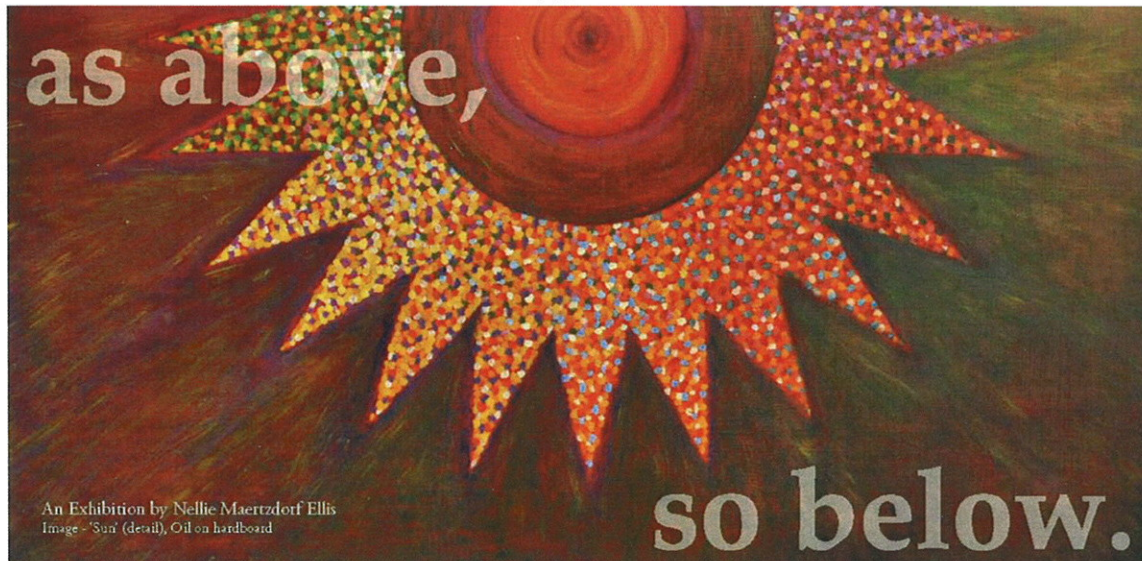

DEAKIN
UNIVERSITY AUSTRALIA

MELBOURNE GEELONG WARRNAMBOOL

Nellie Maertzdorf Ellis
As above, so below
19 September to 21 October 2011

An exhibition of paintings and prints that explores the ancient belief that what is above is replicated in what is below.

Deakin University, Dennys Lascelles Exhibition Gallery
(Enter off Cunningham Street)
Geelong Waterfront Campus, 1 Gheringhap Street,
Geelong Victoria 3220
Gallery hours: Monday–Friday 10 am–4 pm

If you are interested in purchasing any of the works in the exhibition, please contact the artist on nnellis@tpg.com.au or 03 5248 7640.

For more information on the gallery or exhibition please contact:
Kristen Thornton, Curator and Librarian, Alfred Deakin Prime Ministerial Library,
Deakin University Library, Geelong Waterfront Campus, 1 Gheringhap Street,
Geelong Victoria 3220 Email: kristen.thornton@deakin.edu.au

Exhibition organised in conjunction with the Art Collection and Galleries Unit, Deakin University