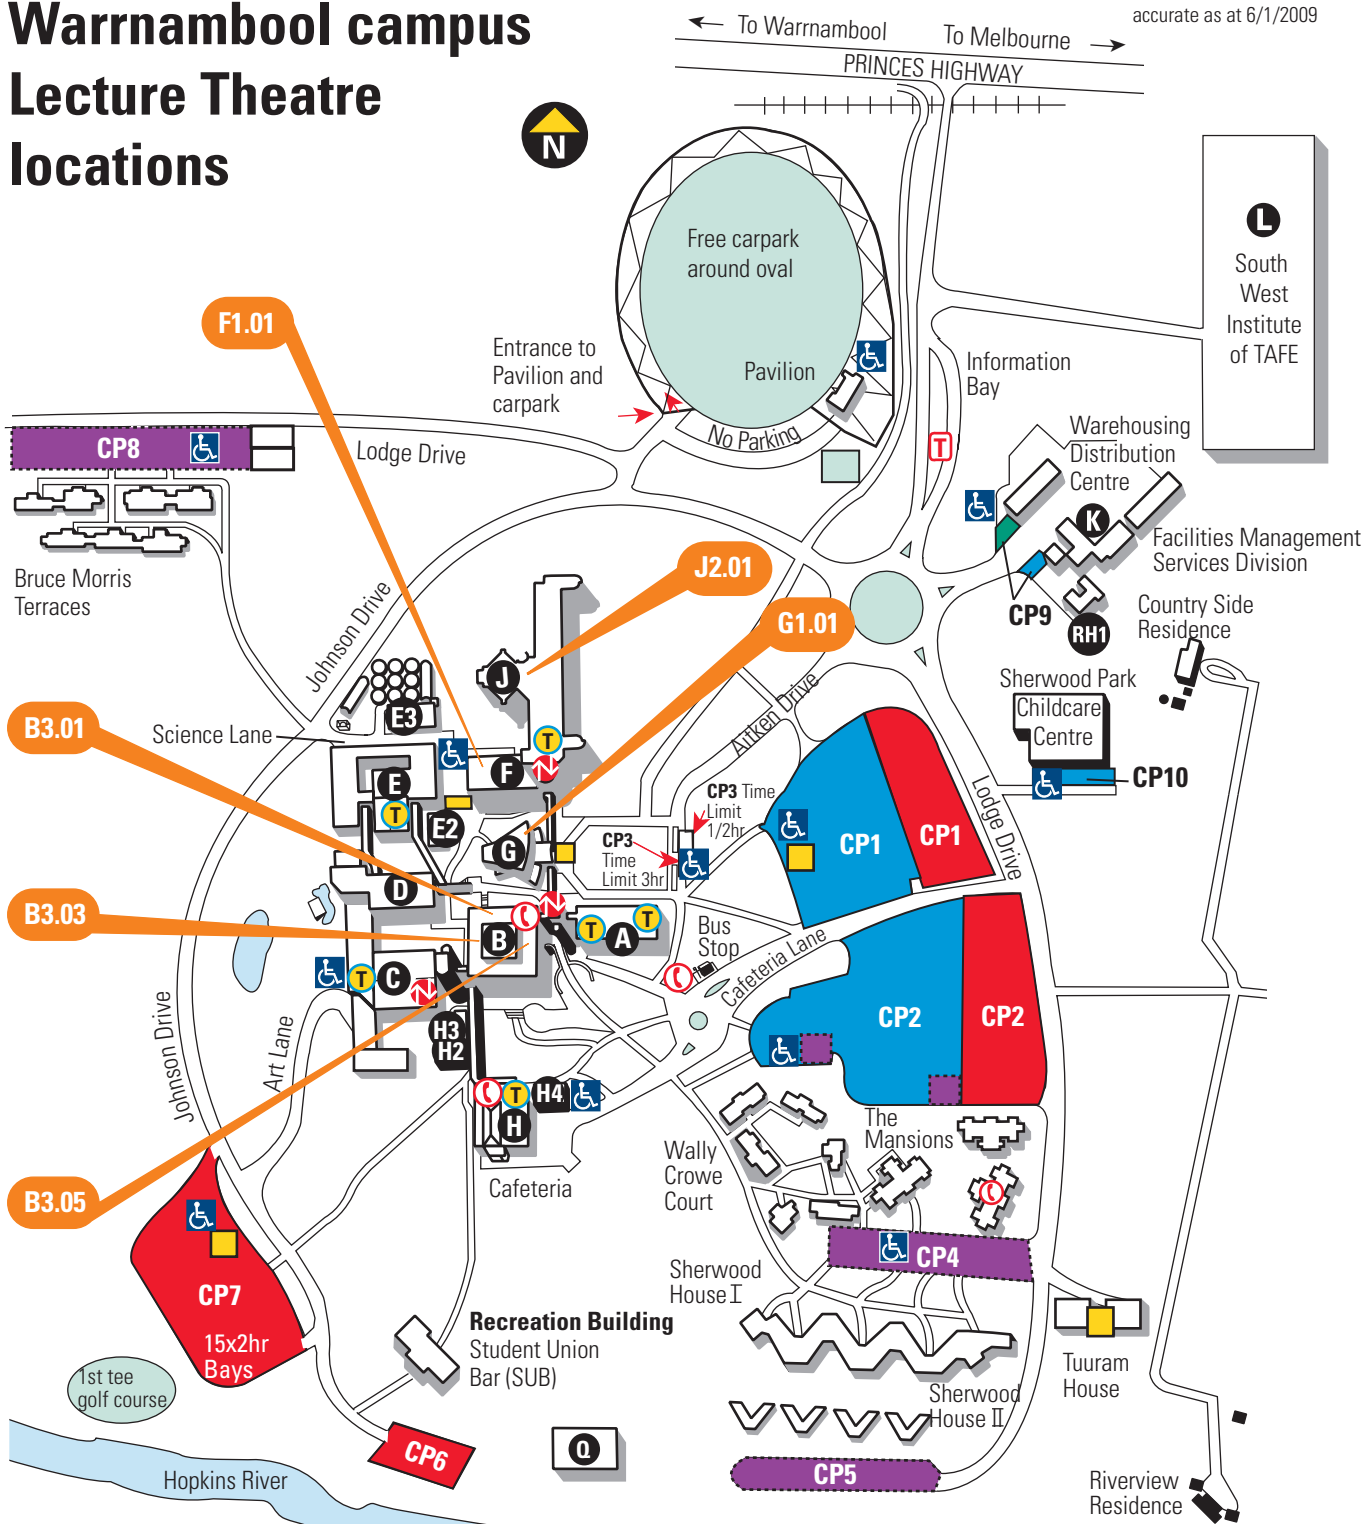

# Warrnambool campus

## Lecture Theatre locations

accurate as at 6/1/2009

Lecture Theatre				Percy Baxter	Alfred Deakin
Room number	B3.01	B3.03	B3.05	F1.01	J2.01
Capacity	50	105	58	100	205