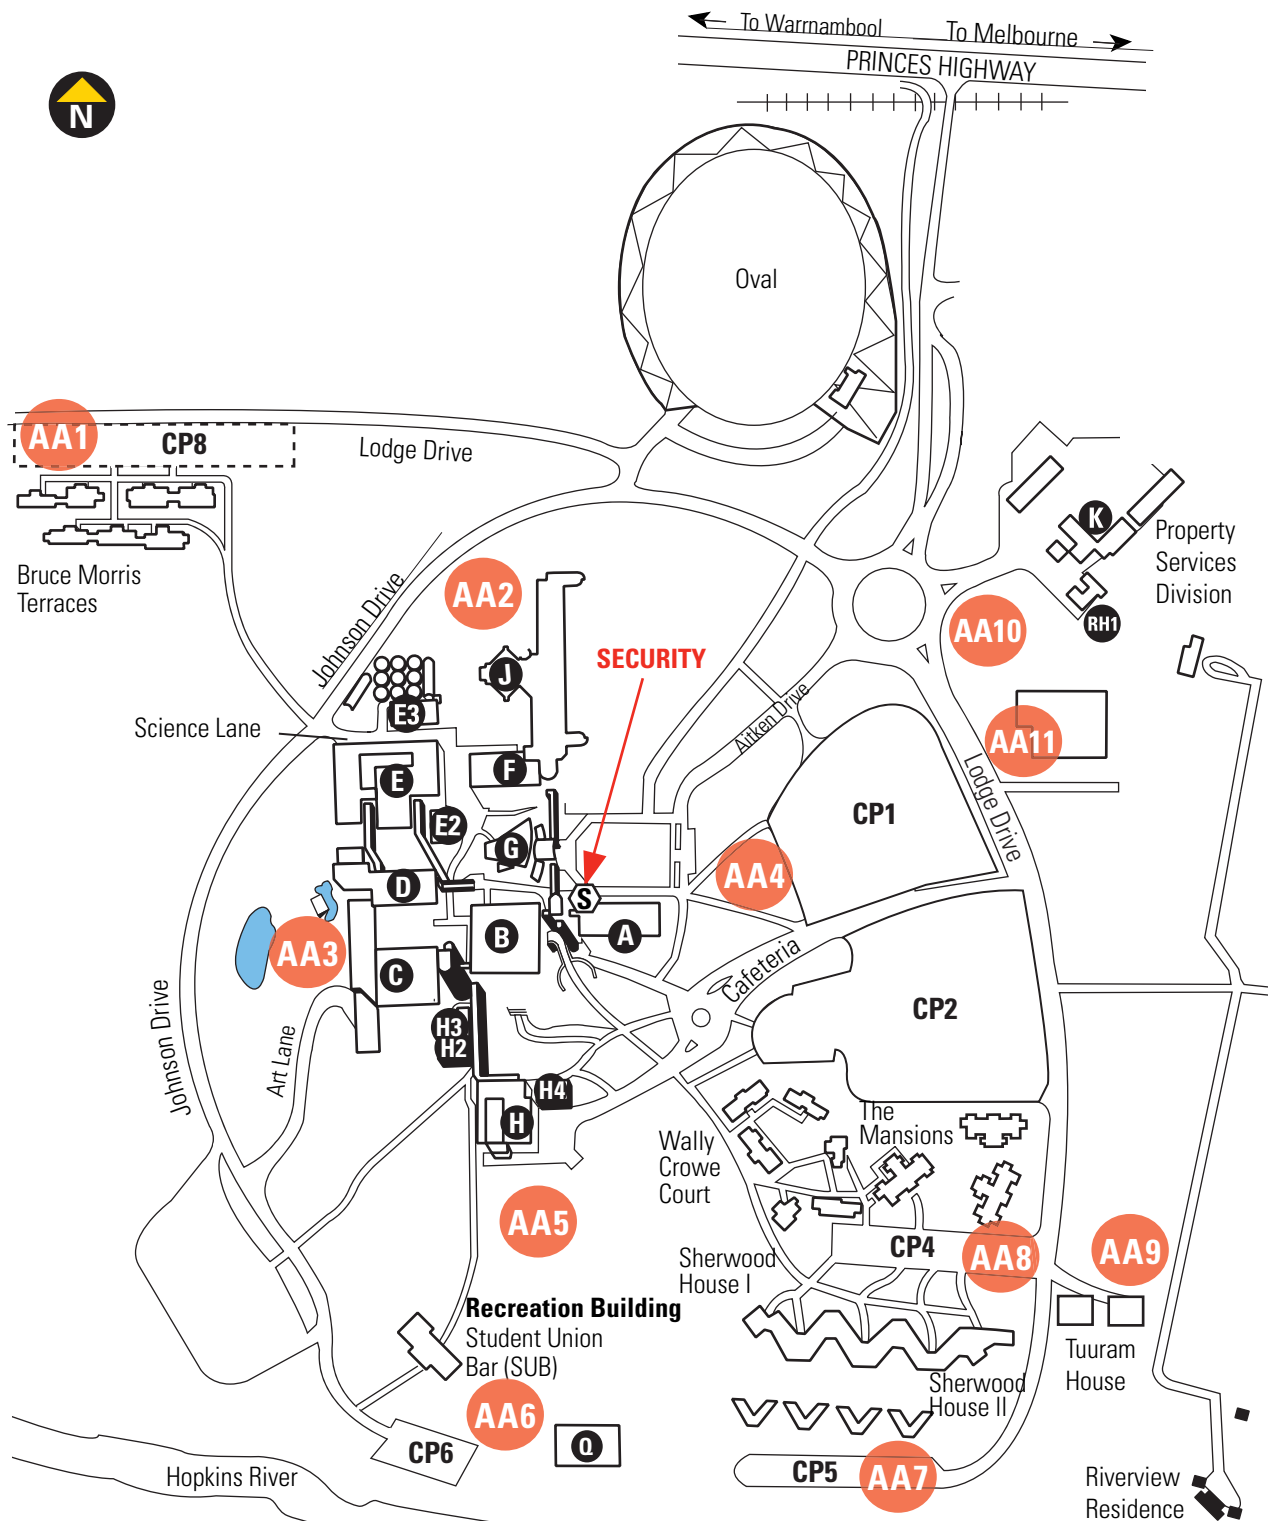

Warrnambool campus

- AA** Emergency Assembly Areas
- AA1:** CP8 for Bruce Morris Terraces
- AA2:** Building J (North End)
- AA3:** Building C, D, E, E2, E3
- AA4:** Building A, B, J (South End), F, G, H, H4
- AA5:** Cafeteria
- AA6:** Recreational Building, Student Union Bar, Building Q

- AA7:** CP5 for Sherwood House II
- AA8:** CP4 for Sherwood House I, The Mansions, Wally Crowe Court
- AA9:** Tuoram House 1 and 2
- AA10:** for Childcare Centre
- AA11:** for Building K