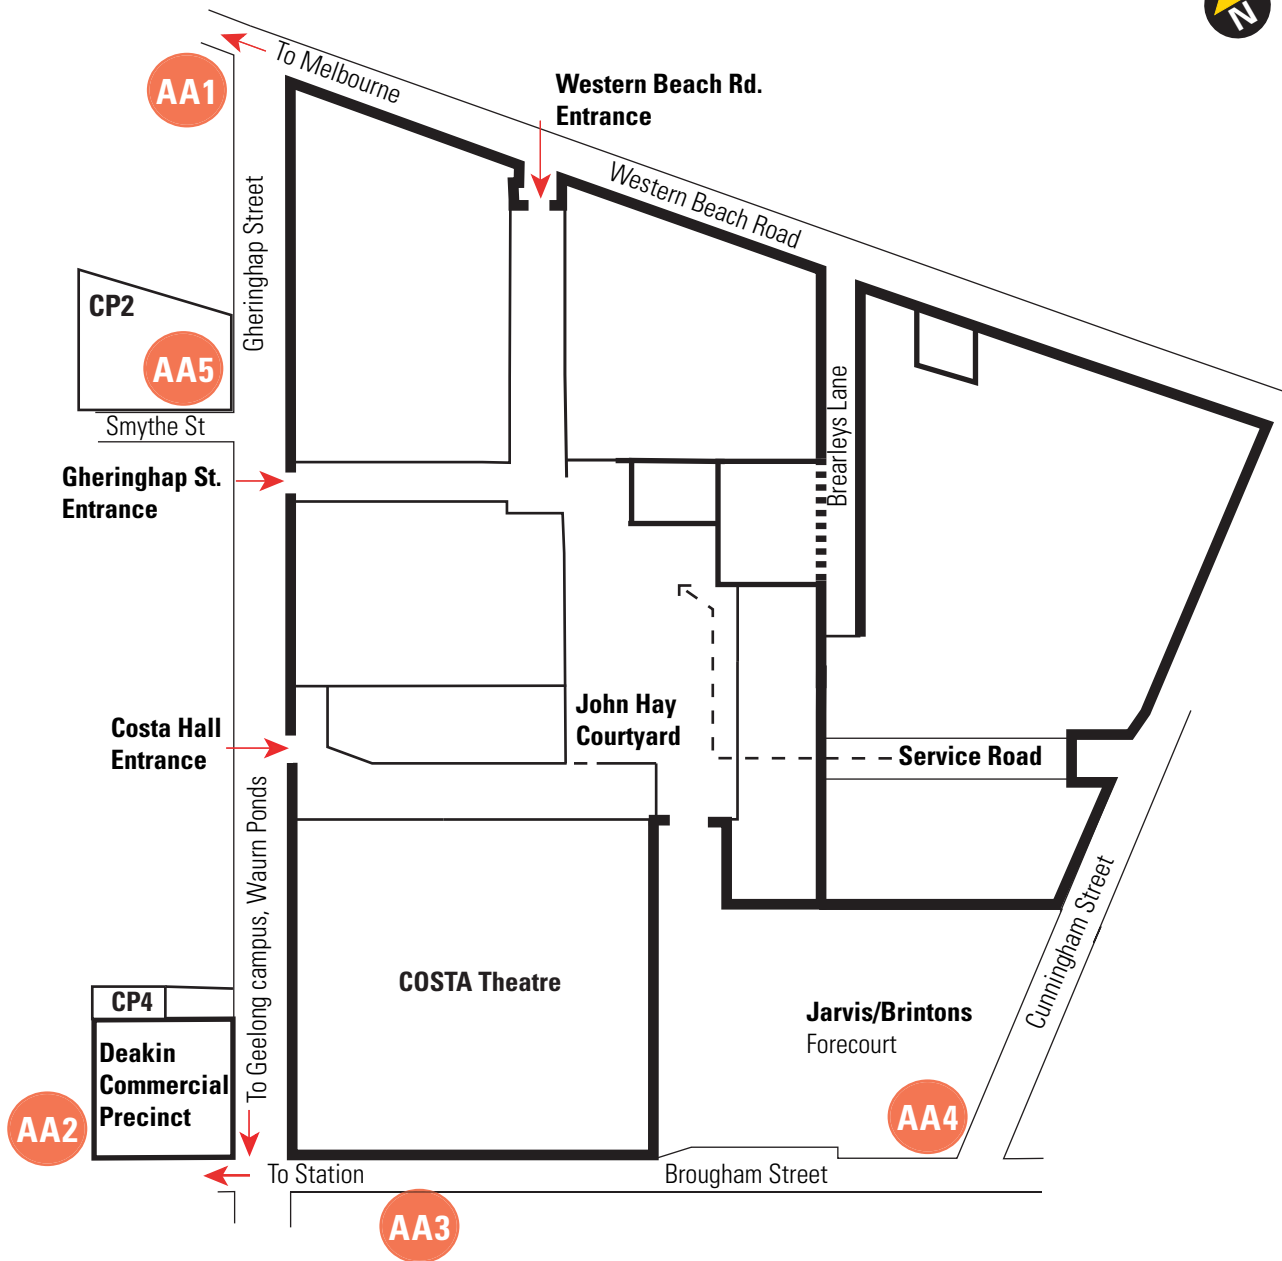

# Geelong Waterfront campus

- AA** **Emergency Assembly Areas**
- AA1:** Chancellory, Cafe, Gallery
  - AA2:** DU Commercial Precinct
  - AA3:** Ford Discovery Centre
  - AA4:** Nursing, Costa Theatre, Costa Hall
  - AA5:** All other Areas