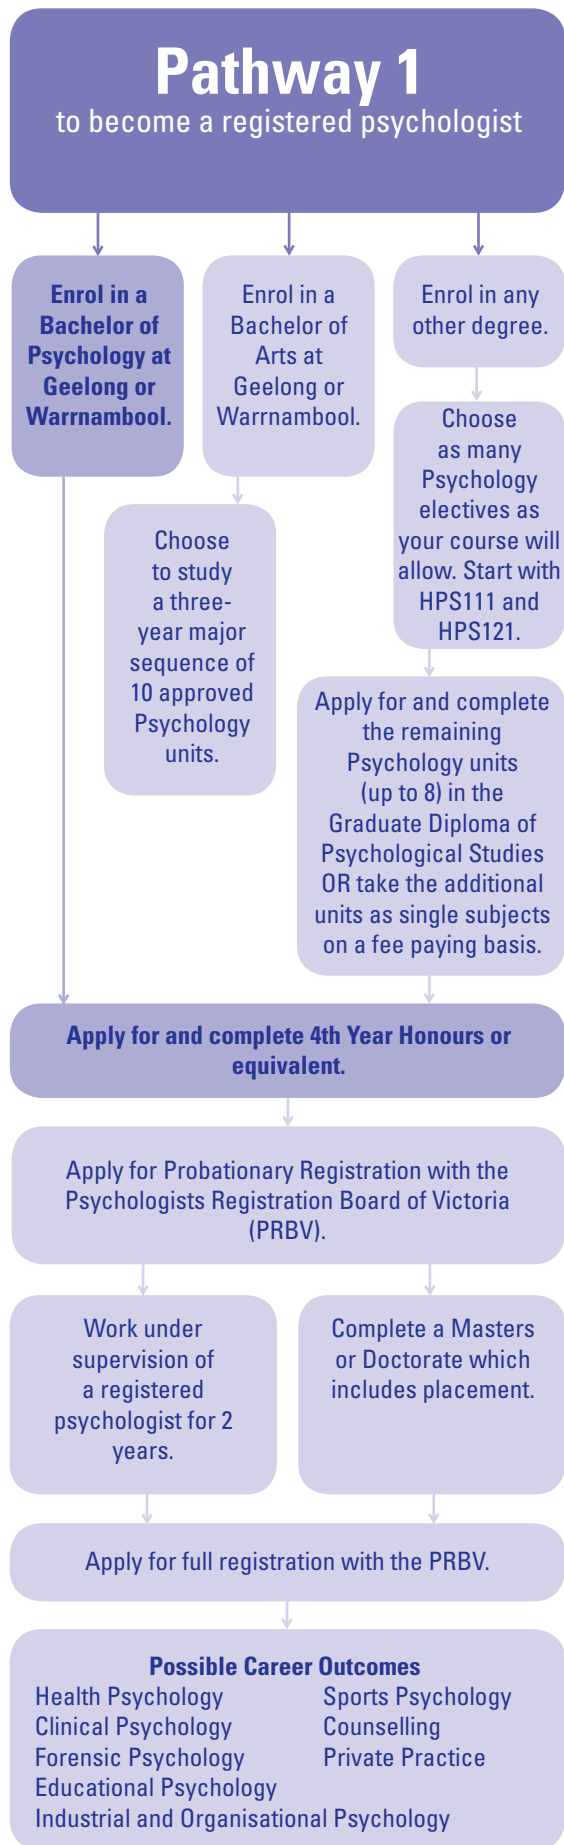

PATHWAYS IN PSYCHOLOGY

* Psychology units are also available off-campus

For further information please contact:
Faculty Student Centre on 9251 7777 or
visit us on our website
www.hmbs.deakin.edu.au/psychology/

While the information was correct at the time of publication, Deakin University reserves the right to alter, amend or delete details of course and unit offerings.

Printed August 2007.