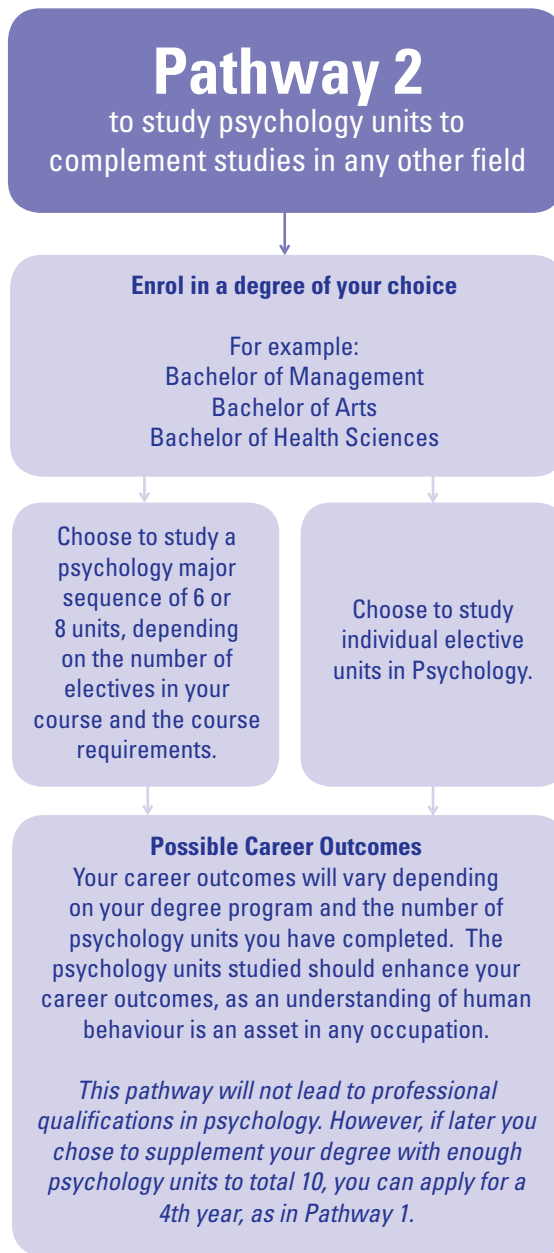

PATHWAYS IN PSYCHOLOGY

* Psychology units are also available off-campus

For further information please contact:
Faculty Student Centre on 9251 7777 or
visit us on our website
www.hmbs.deakin.edu.au/psychology/