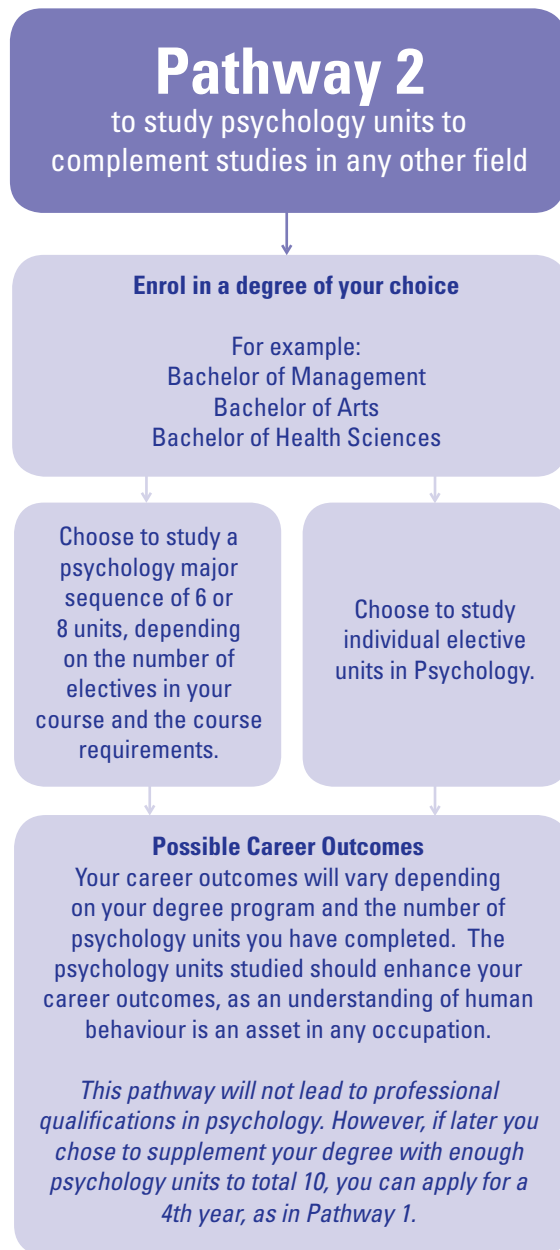

PATHWAYS IN PSYCHOLOGY

* Psychology units are also available off-campus

For further information please contact:
Faculty Student Centre on 9251 7777 or
visit us on our website
www.hmnbs.deakin.edu.au/psychology/