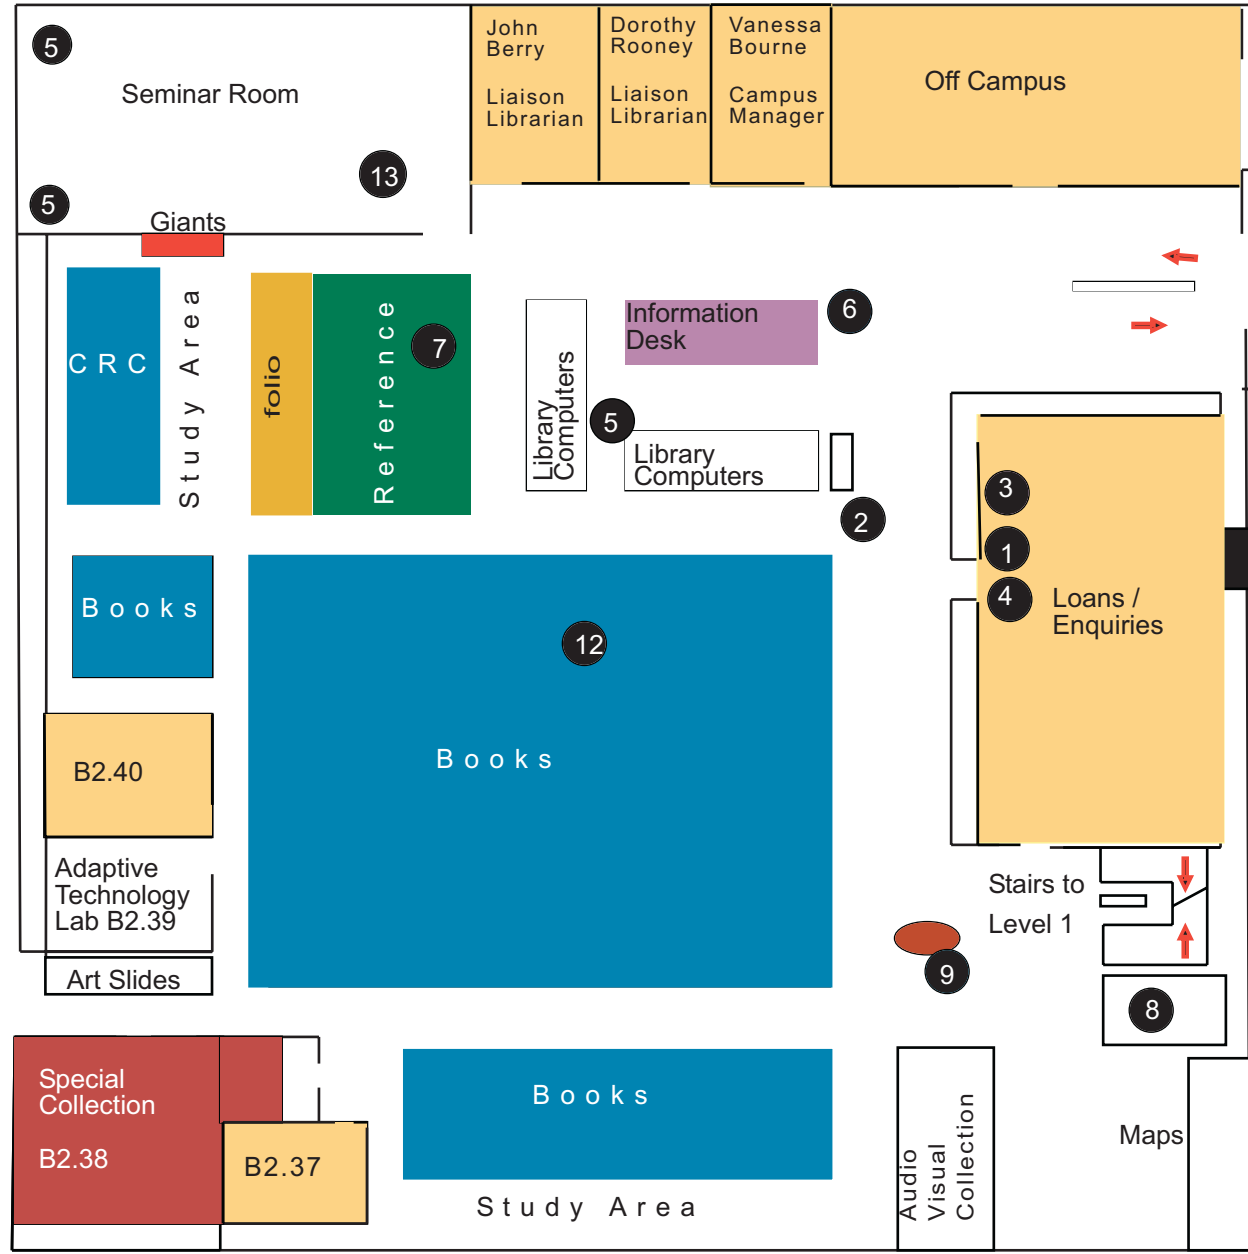

Warrnambool campus Library

Level 2 Building B

Library Tour checkpoints

- 1 Inquiries Desk
- 2 Self-checkout machine
- 3 Loans Desk
- 4 Reserve Collection
- 5 Library Computers
- 6 Information Desk
- 7 Reference Collection
- 8 Australian Newspapers
- 9 Photocopier
- 12 Main Book Collection
- 13 Seminar Room

 Staff Areas

((accurate as at 02/06/06))