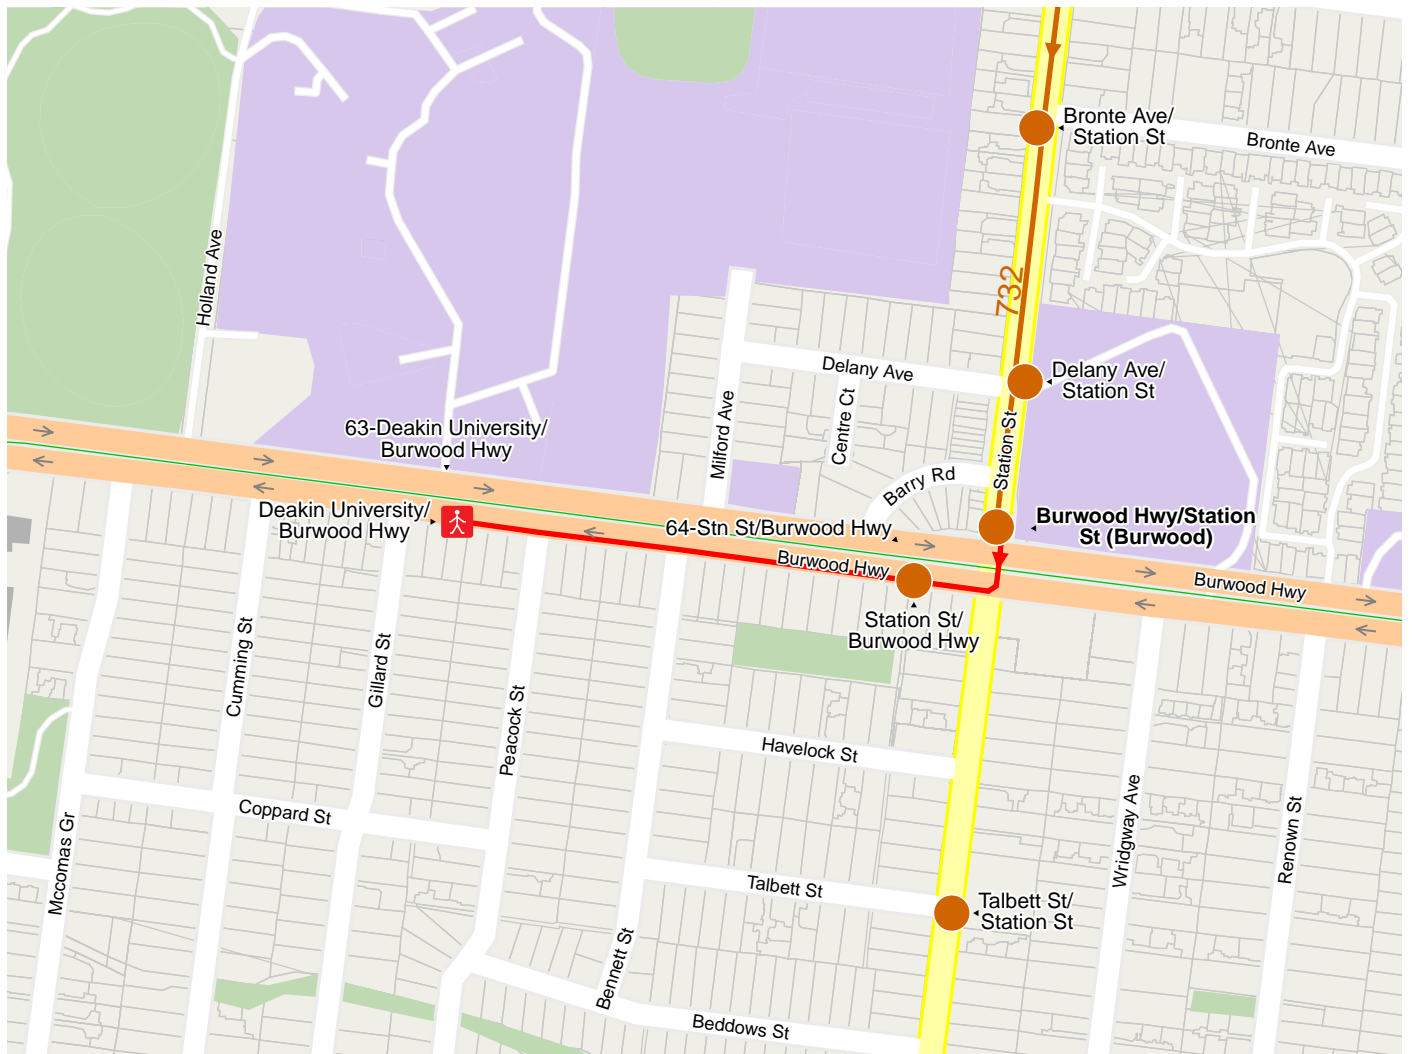

Route option from Burwood Hwy/Station St (Burwood) to Deakin University/Burwood Hwy (Burwood)

© 2008 State of Victoria, powered by mdv

- Footpath
- Metro Bus
- Metro Bus
- ⤴ Arrival with footpath

1.		From Burwood Hwy/Station St (Burwood).		
2.	↑	Straight Up Station St	40 m	40 m
3.	↘	Turn Right Into Burwood Hwy	410 m	450 m
4.		Arrive at Deakin University/Burwood Hwy (Burwood).		