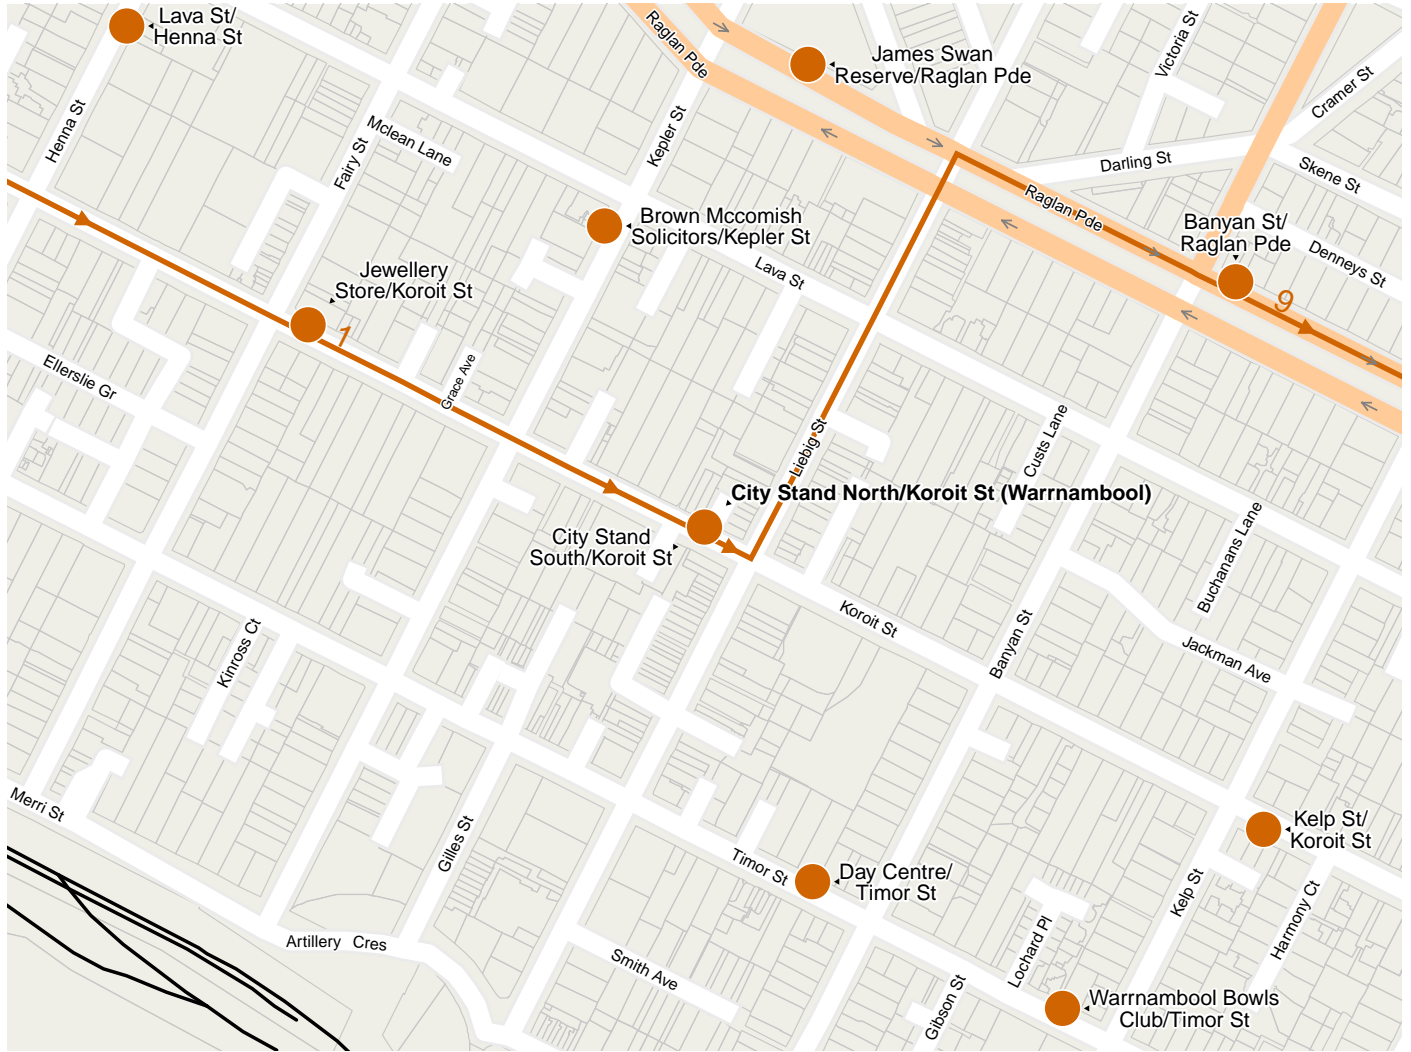

# Area Map: City Stand North/Koroit St (Warrnambool)

© 2008 State of Victoria, powered by mdv

- Footpath
- Metro Bus
- Metro Bus

1.	Regional Bus 1	Warrnambool Railway Station/Merri St (Warrnambool)	City Stand North/Koroit St (Warrnambool)
2.	Regional Bus 9	City Stand North/Koroit St (Warrnambool)	Deakin University/Raglan Rd (Warrnambool)