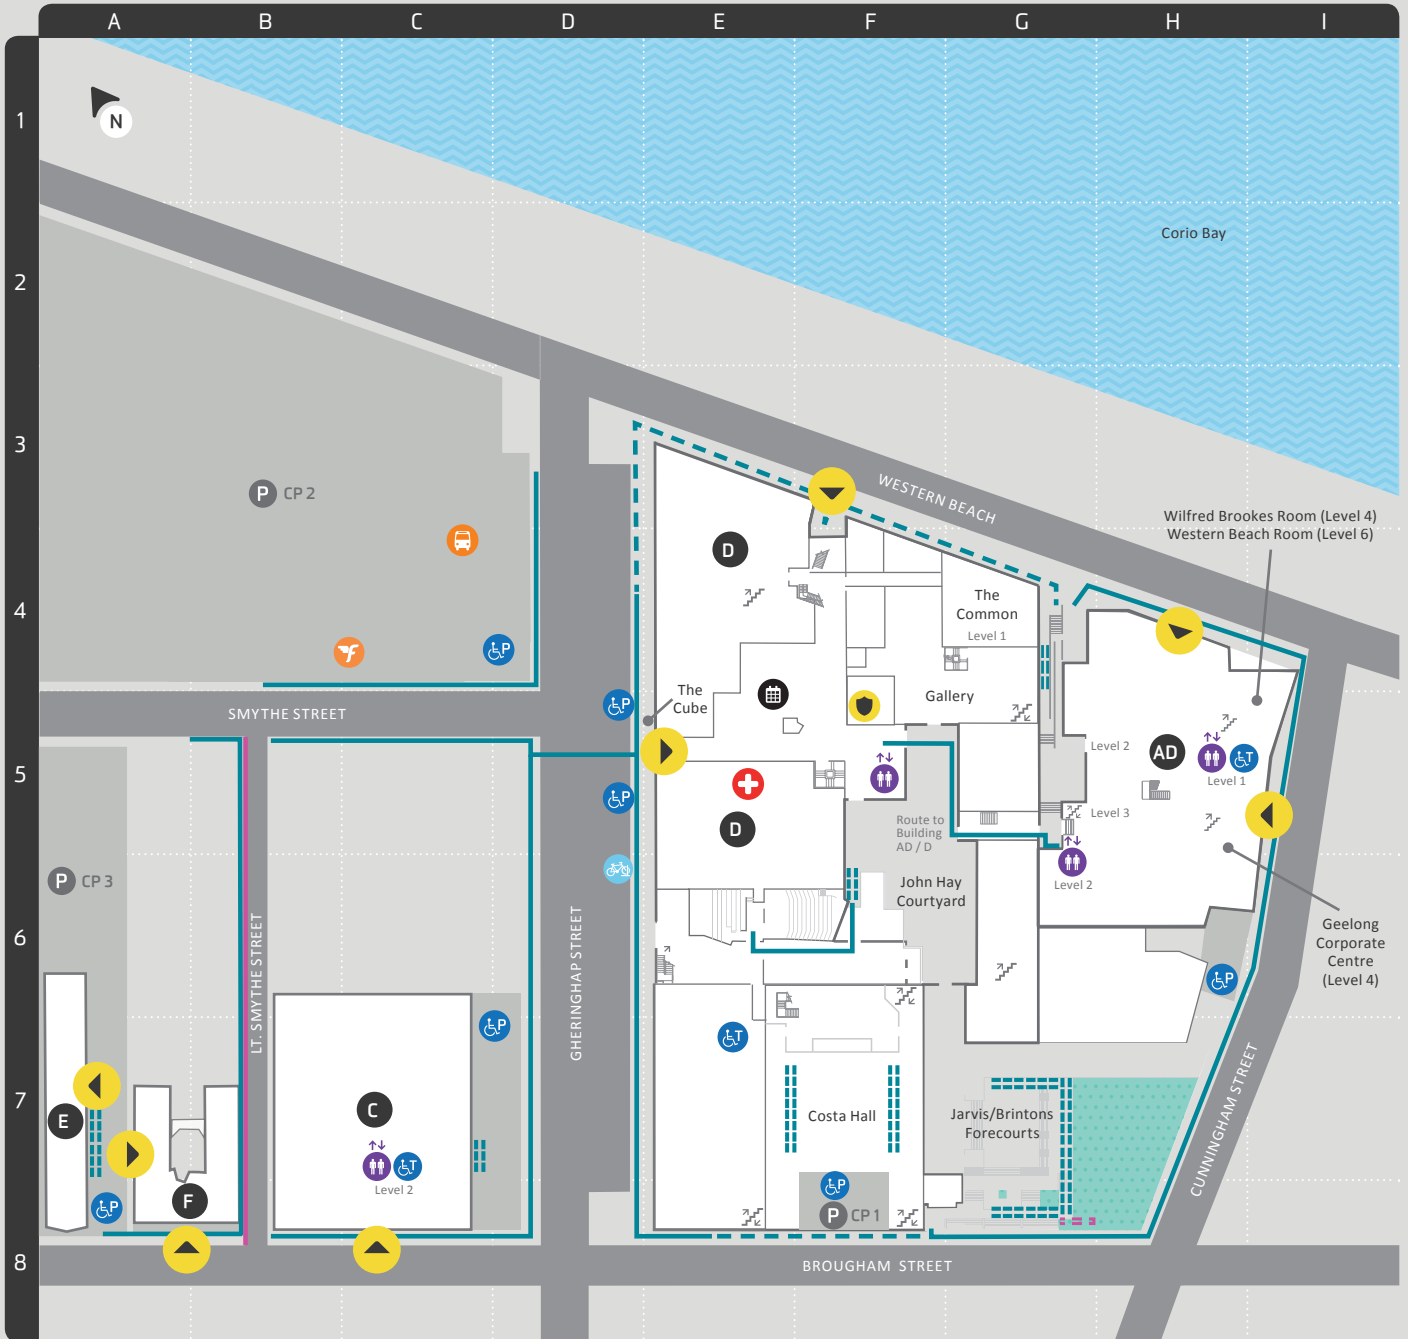

Geelong Waterfront Campus Campus Map

- Student Central
- Health and Wellbeing Centre
- Security Office
- Deakin Shuttle Bus
- Carpark
- Building Identification
- Road
- Water
- Recreational Area
- Flexicar
- Lift
- Building Entrance
- Bicycle hoop

T&G House
157 Moorabool Street,
Geelong VIC 3220

Trimester 3, 2020

Geelong Waterfront Campus Mobility

- Accessible toilet
- Accessible parking
- Bus Stop
- Carpark
- Building Entrance
- Building Identification
- Bicycle hoop
- Lift
- Emergency exit

Sealed path

- Flat or near flat
- Cross fall towards road
- Gradient 1:20
- Drop off on graded walkway
- Ascending gradient 1:14

While Deakin campuses remain open, only limited activities are operating to ensure a COVIDSafe environment. Please protect our health and wellbeing. Find out more at deakin.edu.au/covidsafe

1 Gheringhap Street, Geelong, Victoria

T&G House
157 Moorabool Street,
Geelong VIC 3220

Trimester 3, 2020

Geelong Waterfront Campus

While Deakin campuses remain open, only limited activities are operating to ensure a COVIDSafe environment.