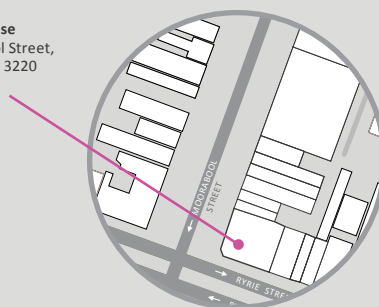

Geelong Waterfront Campus Campus Map

- Student Central
- Health and Wellbeing Centre
- Security Office
- Deakin Shuttle Bus
- Carpark
- Building Identification
- Road
- Water
- Recreational Area
- Flexicar
- Lift
- Building Entrance
- Bicycle hoop

While Deakin campuses remain open, only limited activities are operating to ensure a COVIDSafe environment. Please protect our health and wellbeing. Find out more at deakin.edu.au/covidsafe

1 Gheringhap Street, Geelong, Victoria

T&G House
157 Moorabool Street,
Geelong VIC 3220

Trimester 3, 2020

Geelong Waterfront Campus Mobility

- Accessible toilet
- Accessible parking
- Bus Stop
- Carpark
- Building Entrance
- Building Identification
- Bicycle hoop
- Lift
- Emergency exit

1 Gheringhap Street, Geelong, Victoria

T&G House
157 Moorabool Street,
Geelong VIC 3220

Trimester 3, 2020

Geelong Waterfront Campus

While Deakin campuses remain open, only limited activities are operating to ensure a COVIDSafe environment.