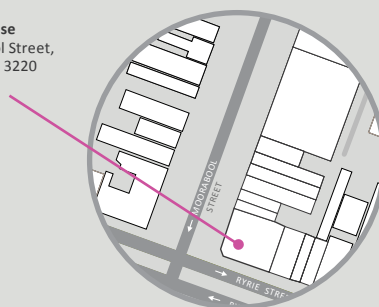

Geelong Waterfront Campus Campus Map

- Student Central
- Health and Wellbeing Centre
- Security Office
- Deakin Shuttle Bus
- Carpark
- Building Identification
- Road
- Water
- Recreational Area
- Flexicar
- Lift
- Building Entrance
- Bicycle hoop

T&G House
157 Moorabool Street,
Geelong VIC 3220

Trimester 3, 2020

Geelong Waterfront Campus Mobility

- Accessible toilet
- Accessible parking
- Bus Stop
- Carpark
- Building Entrance
- Building Identification
- Bicycle hoop
- Lift
- Emergency exit

Sealed path

- Flat or near flat
- Cross fall towards road
- Gradient 1:20
- Drop off on graded walkway
- Ascending gradient 1:14

While Deakin campuses remain open, only limited activities are operating to ensure a COVIDSafe environment. Please protect our health and wellbeing. Find out more at deakin.edu.au/covidsafe

1 Gheringhap Street, Geelong, Victoria

T&G House
157 Moorabool Street,
Geelong VIC 3220

Trimester 3, 2020

Geelong Waterfront Campus

While Deakin campuses remain open, only limited activities are operating to ensure a COVIDSafe environment.