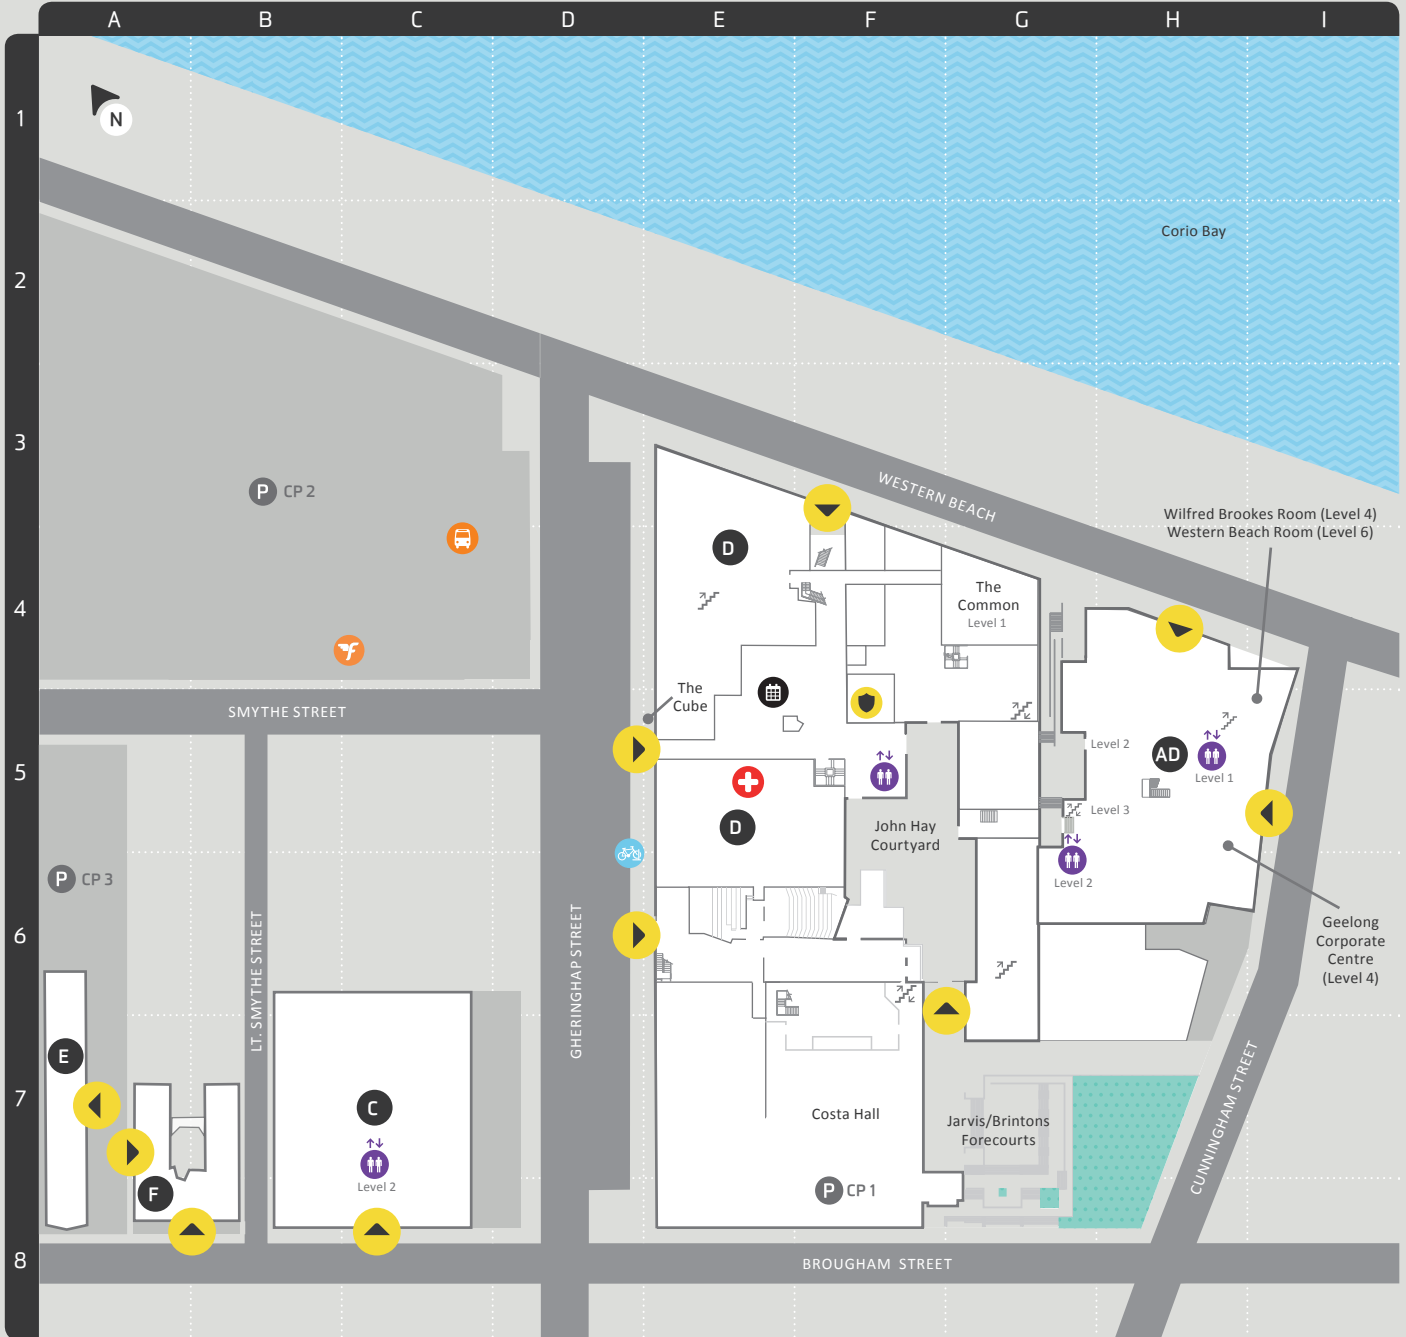

Geelong Waterfront Campus Campus Map

- Student Central
- Health and Wellbeing Centre
- Security Office
- Deakin Shuttle Bus
- Carpark
- Building Identification
- Road
- Water
- Recreational Area
- Flexicar
- Lift
- Building Entrance
- Bicycle hoop

While Deakin campuses remain open, only limited activities are operating to ensure a COVIDSafe environment. Please protect our health and wellbeing. Find out more at deakin.edu.au/covidsafe

1 Gheringhap Street, Geelong, Victoria

T&G House
157 Moorabool Street,
Geelong VIC 3220

Trimester 3, 2020