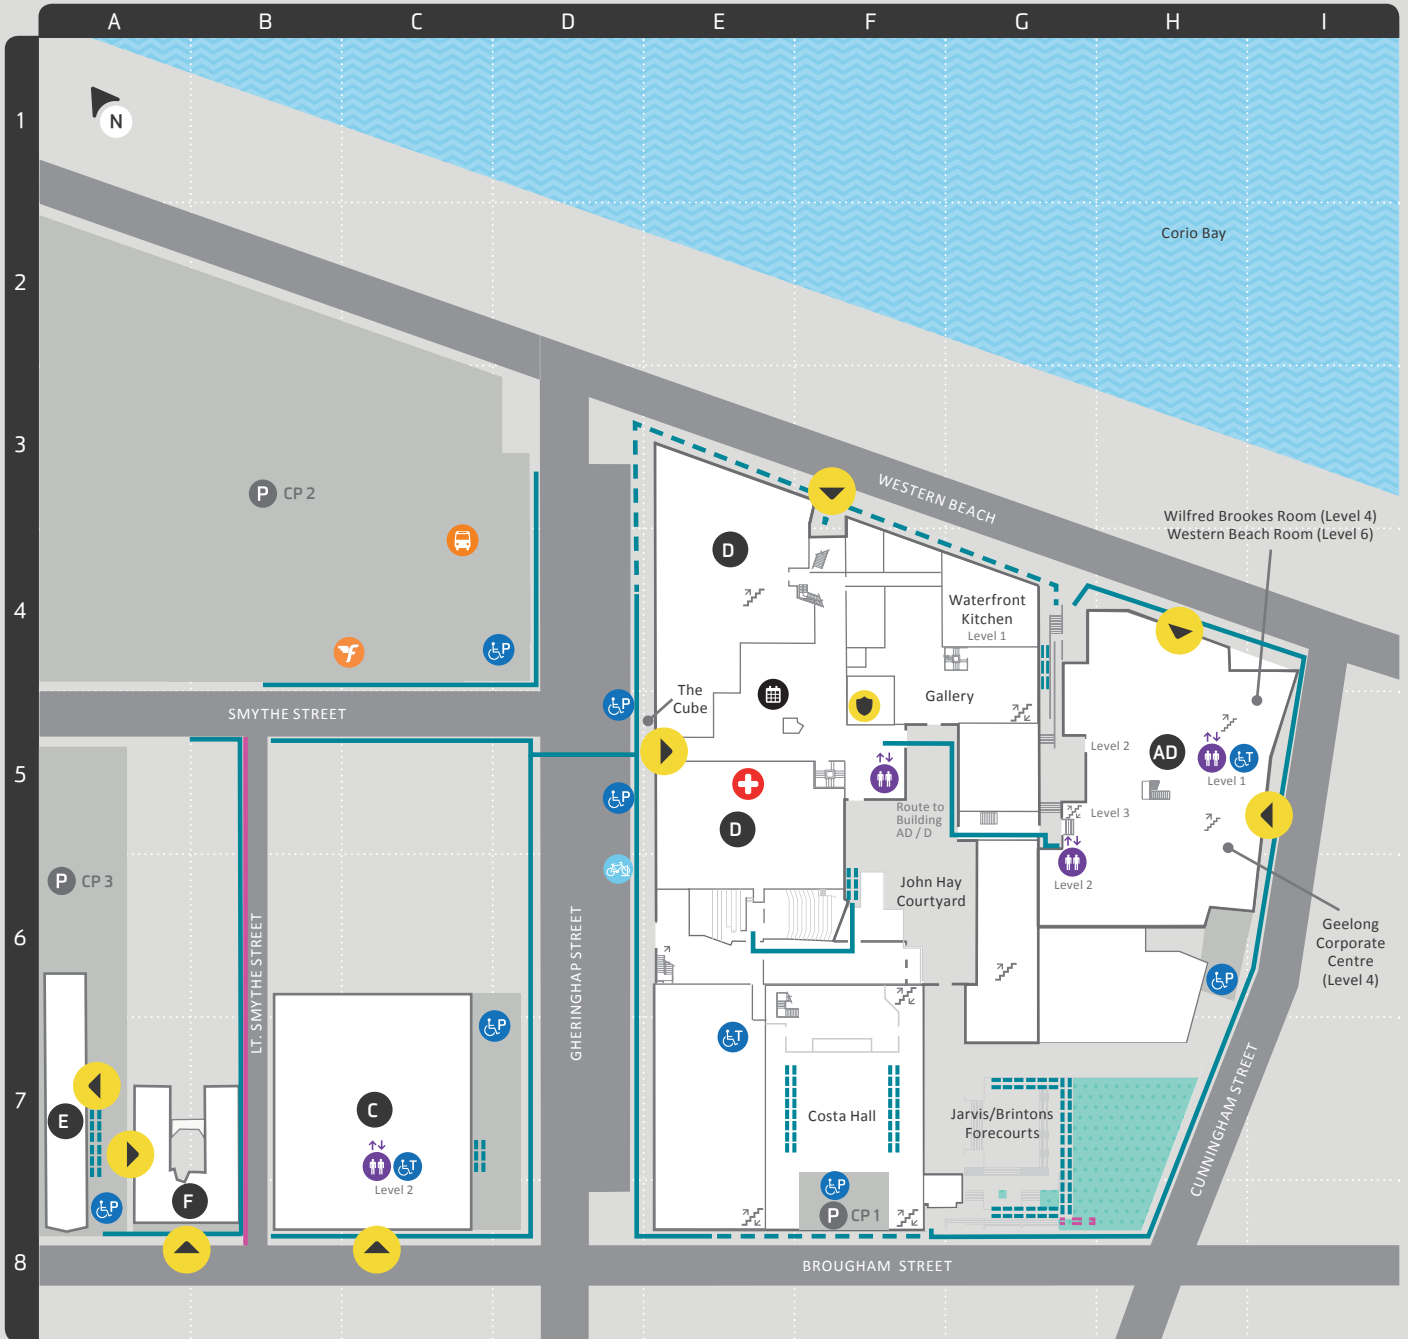

Geelong Waterfront Campus Campus Map

- Student Central
- Health and Wellbeing Centre
- Security Office
- Deakin Shuttle Bus
- Carpark
- Road
- Water
- Recreational Area
- Flexicar
- Bicycle hoop
- Lift
- Building Entrance
- Building Identification

1 Gheringhap Street, Geelong, Victoria

T&G House
157 Moorabool Street,
Geelong VIC 3220

Trimester 1, 2020

Geelong Waterfront Campus Mobility

- Accessible toilet
- Accessible parking
- Bus Stop
- Carpark
- Building Entrance
- Building Identification
- Bicycle hoop
- Lift
- Emergency exit

Sealed path

- Flat or near flat
- Gradient 1:20
- Ascending gradient 1:14
- Cross fall towards road
- Drop off on graded walkway

1 Gheringhap Street, Geelong, Victoria

T&G House
157 Moorabool Street,
Geelong VIC 3220

Free tap water

You can refill your drink bottle at a number of water refill stations on campus. Locations include: the Library, D4.222 (outside) and D1 (near Waterfront Kitchen).

Further information

facebook/deakinlife