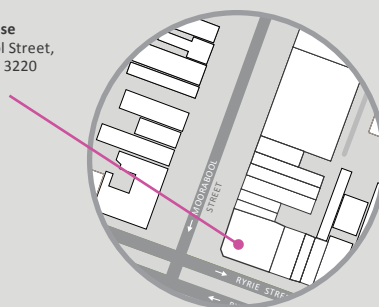

Geelong Waterfront Campus Campus Map

- Student Central
- Health and Wellbeing Centre
- Security Office
- Deakin Shuttle Bus
- Carpark
- Road
- Water
- Recreational Area
- Flexicar
- Bicycle hoop
- Lift
- Building Entrance
- Building Identification

1 Gheringhap Street, Geelong, Victoria

T&G House
157 Moorabool Street,
Geelong VIC 3220

Trimester 1, 2020

Geelong Waterfront Campus Mobility

- Accessible toilet
- Accessible parking
- Bus Stop
- Carpark
- Building Entrance
- Building Identification
- Bicycle hoop
- Lift
- Emergency exit

Sealed path

- Flat or near flat
- Gradient 1:20
- Ascending gradient 1:14
- Cross fall towards road
- Drop off on graded walkway

1 Gheringhap Street, Geelong, Victoria

T&G House
157 Moorabool Street,
Geelong VIC 3220