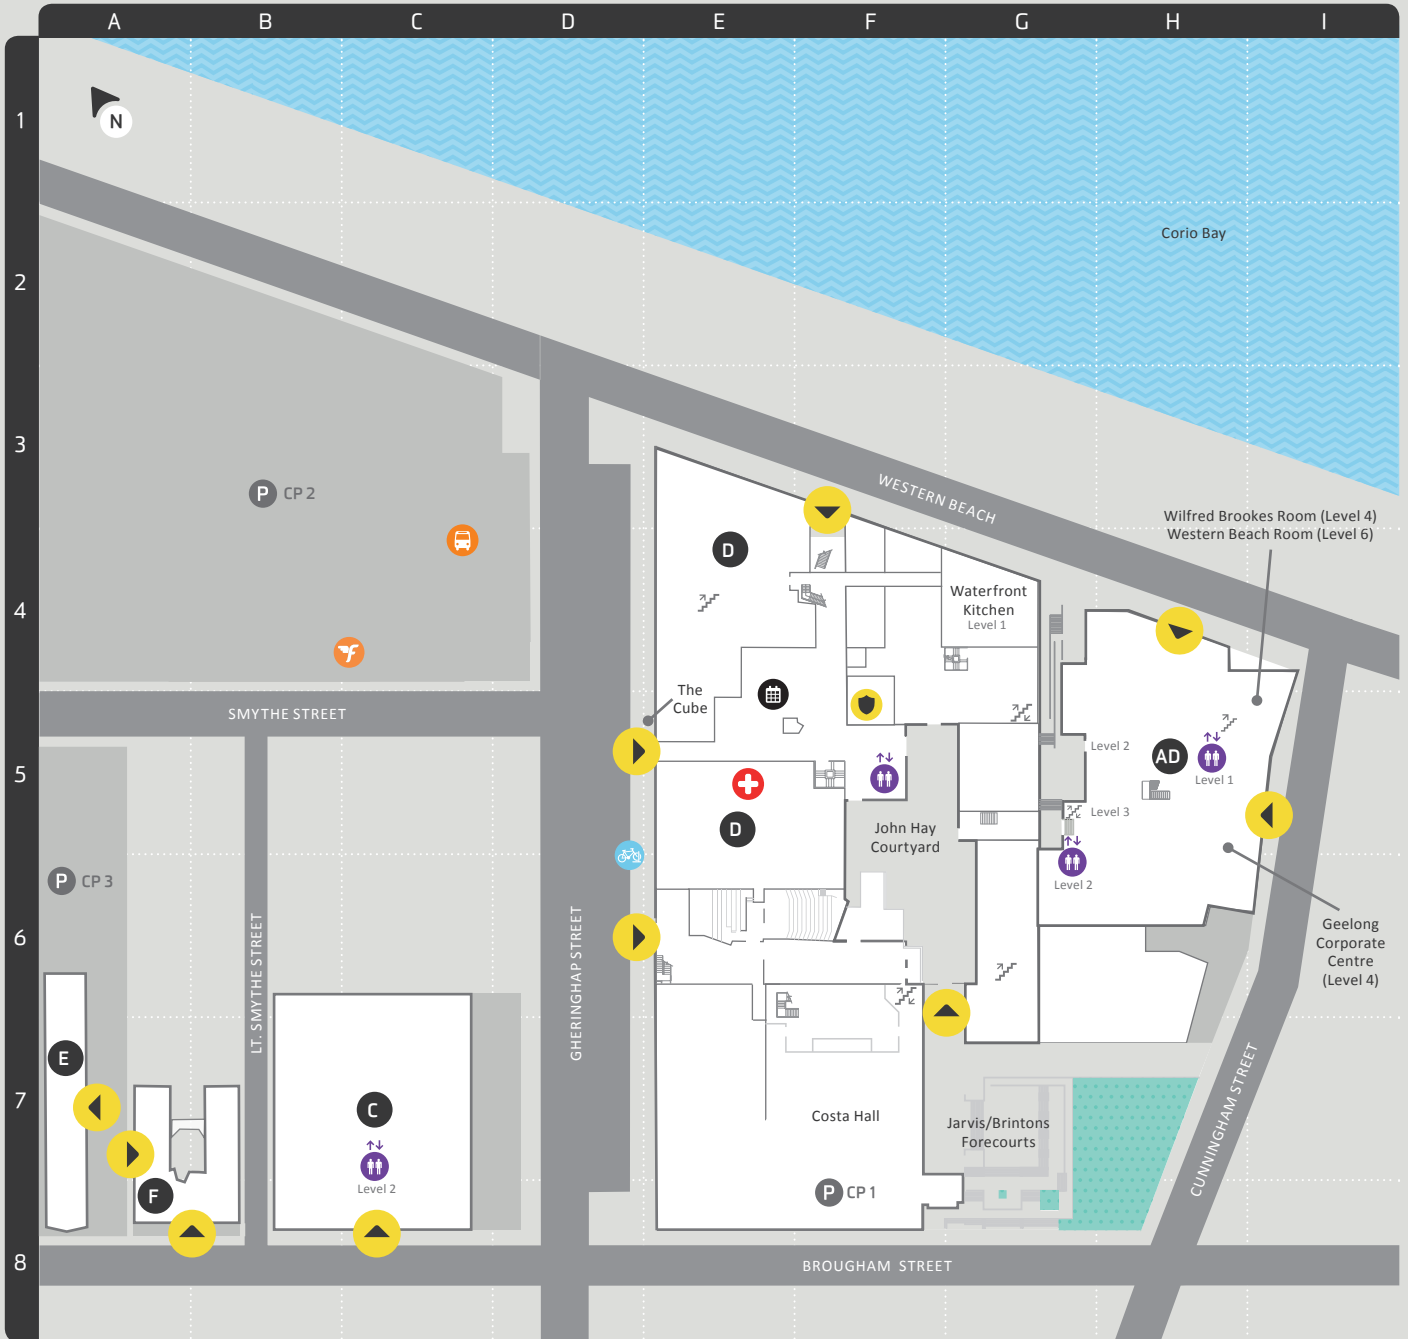

Geelong Waterfront Campus Campus Map

- Student Central
- Health and Wellbeing Centre
- Security Office
- Deakin Shuttle Bus
- Carpark
- Road
- Water
- Recreational Area
- Flexicar
- Bicycle hoop
- Lift
- Building Entrance
- Building Identification

1 Gheringhap Street, Geelong, Victoria

T&G House
157 Moorabool Street,
Geelong VIC 3220

Trimester 1, 2020

Geelong Waterfront Campus Mobility

- Accessible toilet
- Accessible parking
- Bus Stop
- Carpark
- Building Entrance
- Building Identification
- Bicycle hoop
- Lift
- Emergency exit

Sealed path

- Flat or near flat
- Gradient 1:20
- Ascending gradient 1:14
- Cross fall towards road
- Drop off on graded walkway

1 Gheringhap Street, Geelong, Victoria

T&G House
157 Moorabool Street,
Geelong VIC 3220

Free tap water

You can refill your drink bottle at a number of water refill stations on campus. Locations include: the Library, D4.222 (outside) and D1 (near Waterfront Kitchen).

Further information

facebook/deakinlife