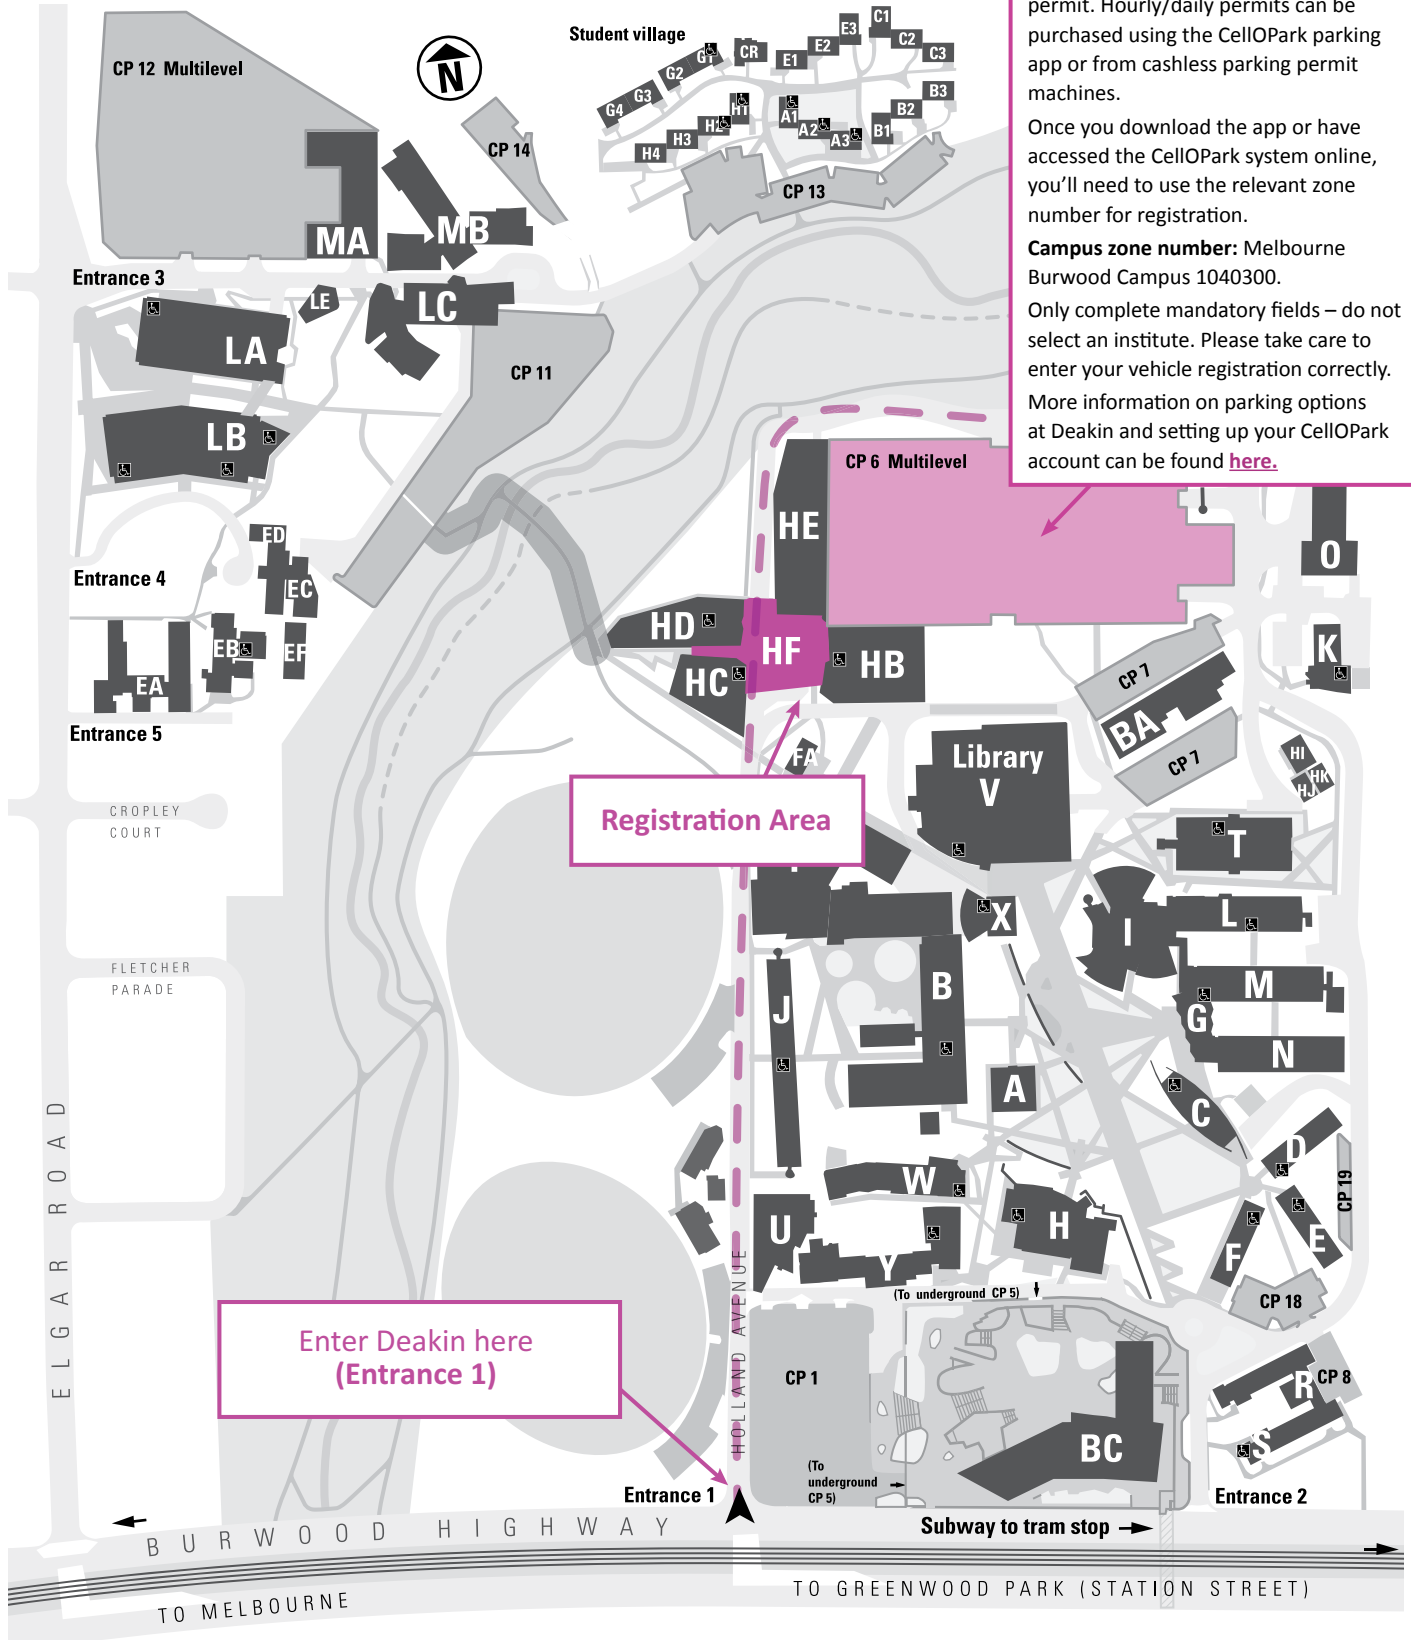

DEAKIN CAMPUS TOURS

MELBOURNE BURWOOD CAMPUS

Tuesday 26 September

Tour times: 9am, 10.30am, 12pm, 1.30pm, 3pm

Burwood Campus, 221 Burwood Highway, Burwood

Meeting point: Building HF, Level 2 Student Central

Parking: Carpark 6 Multilevel via Entrance 1.

Carpark 6 – You will need a parking permit. Hourly/daily permits can be purchased using the CelliOPark parking app or from cashless parking permit machines.

Once you download the app or have accessed the CelliOPark system online, you'll need to use the relevant zone number for registration.

Campus zone number: Melbourne Burwood Campus 1040300.

Only complete mandatory fields – do not select an institute. Please take care to enter your vehicle registration correctly.

More information on parking options at Deakin and setting up your CelliOPark account can be found [here](#).