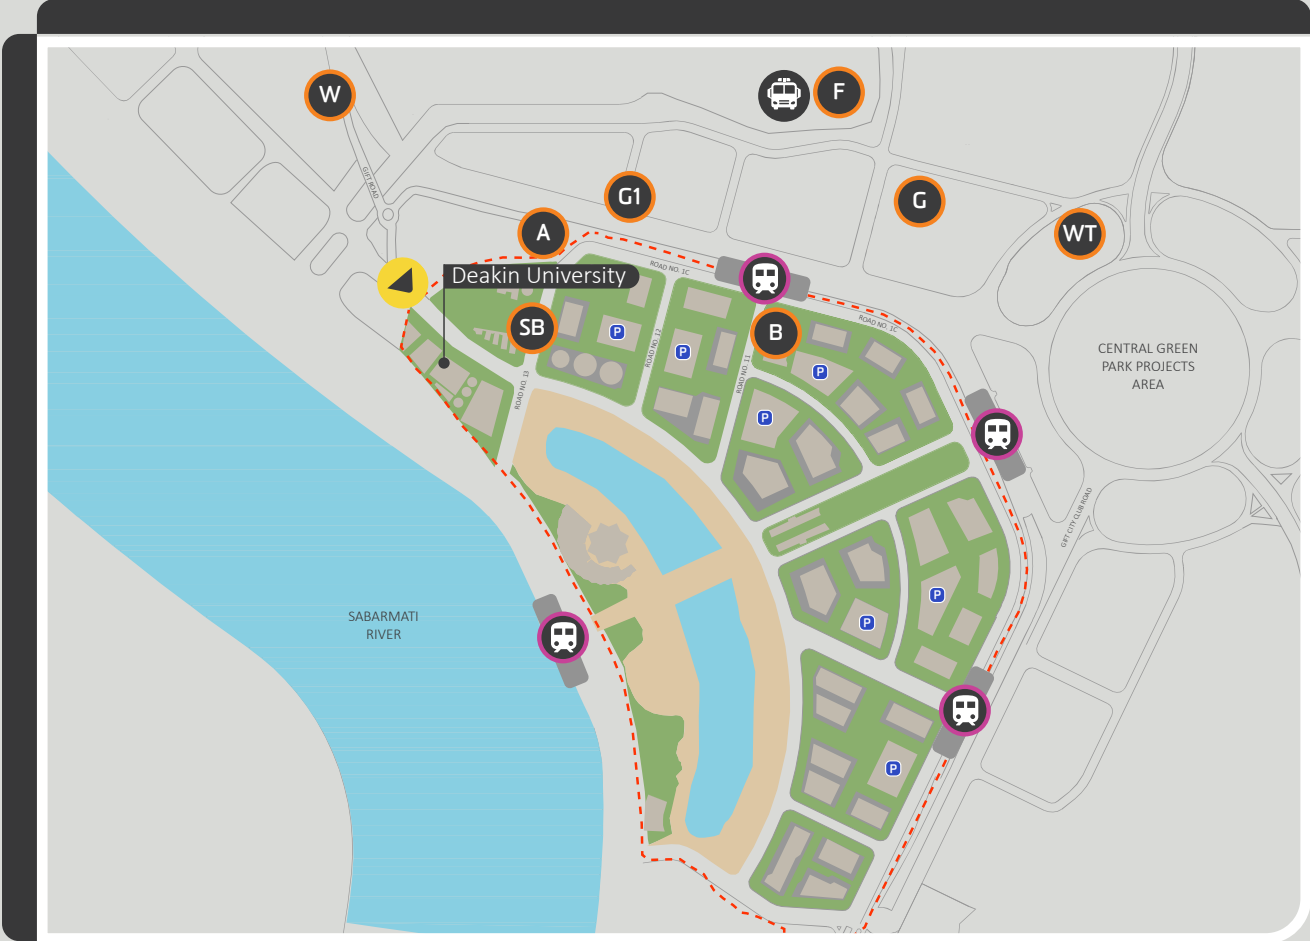

GIFT City Area Map

GIFT City Fire Station
 Entrance Gates
 Multi Level Parking
 Train Station
 Sez Boundary

Service / Area A-Z	Letter
ATM	A
Bank of America	B
Deakin University	D
GIFT City Fire Station	F
Gift One Tower	G1
Google Fintech One Building	G
State Bank of India	SB
Train Station	T
West Gate - Gift City	W
World Trade Centre	WT

GIFT City Campus

- Student Services
- Room Label
- Service
- Teaching Spaces
- Stairs
- Student Cafeteria
- Staff Teamroom
- Campus Entrance
- Library

Gift City Second Floor

Facility / Service A-Z	Letter
Admin	A
Blended workspace	W
Boardroom	B
Consult rooms	R
Entrance / Stairs	F
Head of Academic Programs	AP
Head of campus	HC

Facility / Service A-Z	Letter
Library	L
Marketing team	MT
Multi-purpose room	MP
Staff Tea room	ST
Student Cafeteria	SC
Student services team	SS
Teaching space	T

GIFT City Ground Floor Amenities Map

- Security Office
- Health and Wellbeing
- Gym
- Creche
- Elevator
- Stairs
- Main Entrance
- Lounge

Gift City Ground Floor

Service / Area A-Z	Letter
Canteen	C
Creche	A
Elevator	E
Gym	G
Lounge	L