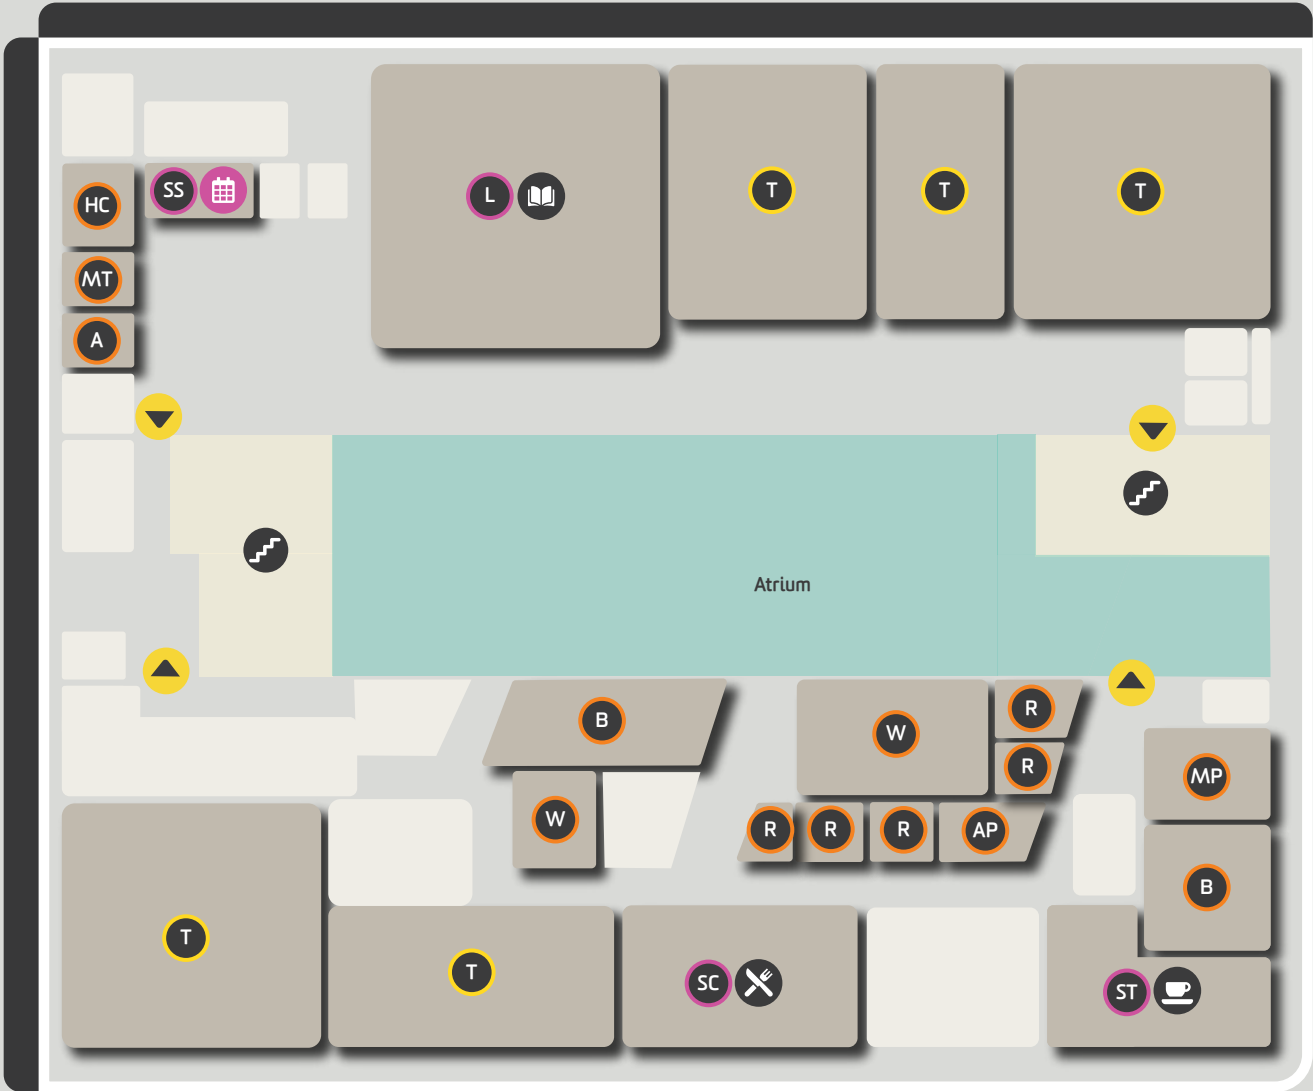

GIFT City Area Map

GIFT City Fire Station
 Entrance Gates
 Multi Level Parking
 Train Station
 Sez Boundary

Service / Area A-Z	Letter
ATM	A
Bank of America	B
Deakin University	D
GIFT City Fire Station	F
Gift One Tower	G1
Google Fintech One Building	G
State Bank of India	SB
Train Station	T
West Gate - Gift City	W
World Trade Centre	WT

GIFT City Campus

- Student Services
- Room Label
- Service
- Teaching Spaces
- Stairs
- Student Cafeteria
- Staff Teamroom
- Campus Entrance
- Library

Gift City Second Floor

Facility / Service A-Z	Letter
Admin	A
Blended workspace	W
Boardroom	B
Consult rooms	R
Entrance / Stairs	F
Head of Academic Programs	AP
Head of campus	HC

Facility / Service A-Z	Letter
Library	L
Marketing team	MT
Multi-purpose room	MP
Staff Tea room	ST
Student Cafeteria	SC
Student services team	SS
Teaching space	T

GIFT City Ground Floor Amenities Map

- Security Office
- Health and Wellbeing
- Gym
- Creche
- Elevator
- Stairs
- Main Entrance
- Lounge

Gift City Ground Floor

Service / Area A-Z	Letter
Canteen	C
Creche	A
Elevator	E
Gym	G
Lounge	L