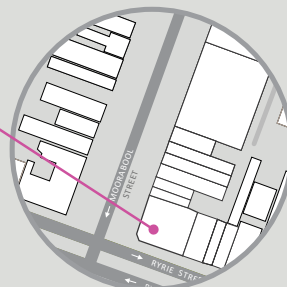

Geelong Waterfront Campus Campus Map

- Student Central
- Health and Wellbeing Centre
- Security Office
- Deakin Shuttle Bus
- Carpark
- Construction Zone
- Bicycle rack
- Building Identification
- Road
- Water
- Recreational Area
- Flexicar
- Lift
- Building Entrance

1 Gheringhap Street, Geelong, Victoria
Current as of June 2022

T&G House
157 Moorabool Street,
Geelong VIC 3220

Trimester 2, 2022

Geelong Waterfront Campus Mobility Map

- Accessible toilet
- Accessible parking
- Deakin Shuttle Bus
- Carpark
- Building Entrance
- Building Identification
- Bicycle rack
- Lift
- Emergency exit
- Construction Zone

Sealed path

- Flat or near flat
- Cross fall towards road
- Gradient 1:20
- Drop off on graded walkway
- Ascending gradient 1:14

1 Gheringhap Street, Geelong, Victoria
Current as of June 2022

T&G House
157 Moorabool Street,
Geelong VIC 3220

Trimester 2, 2022

Geelong Waterfront Campus

Deakin is committed to ensuring the health and safety of our students, staff and University community. Find out more at deakin.edu.au/covidsafe

Parking

Parking availability is limited; please consider alternative transport options. deakin.edu.au/get-to-deakin