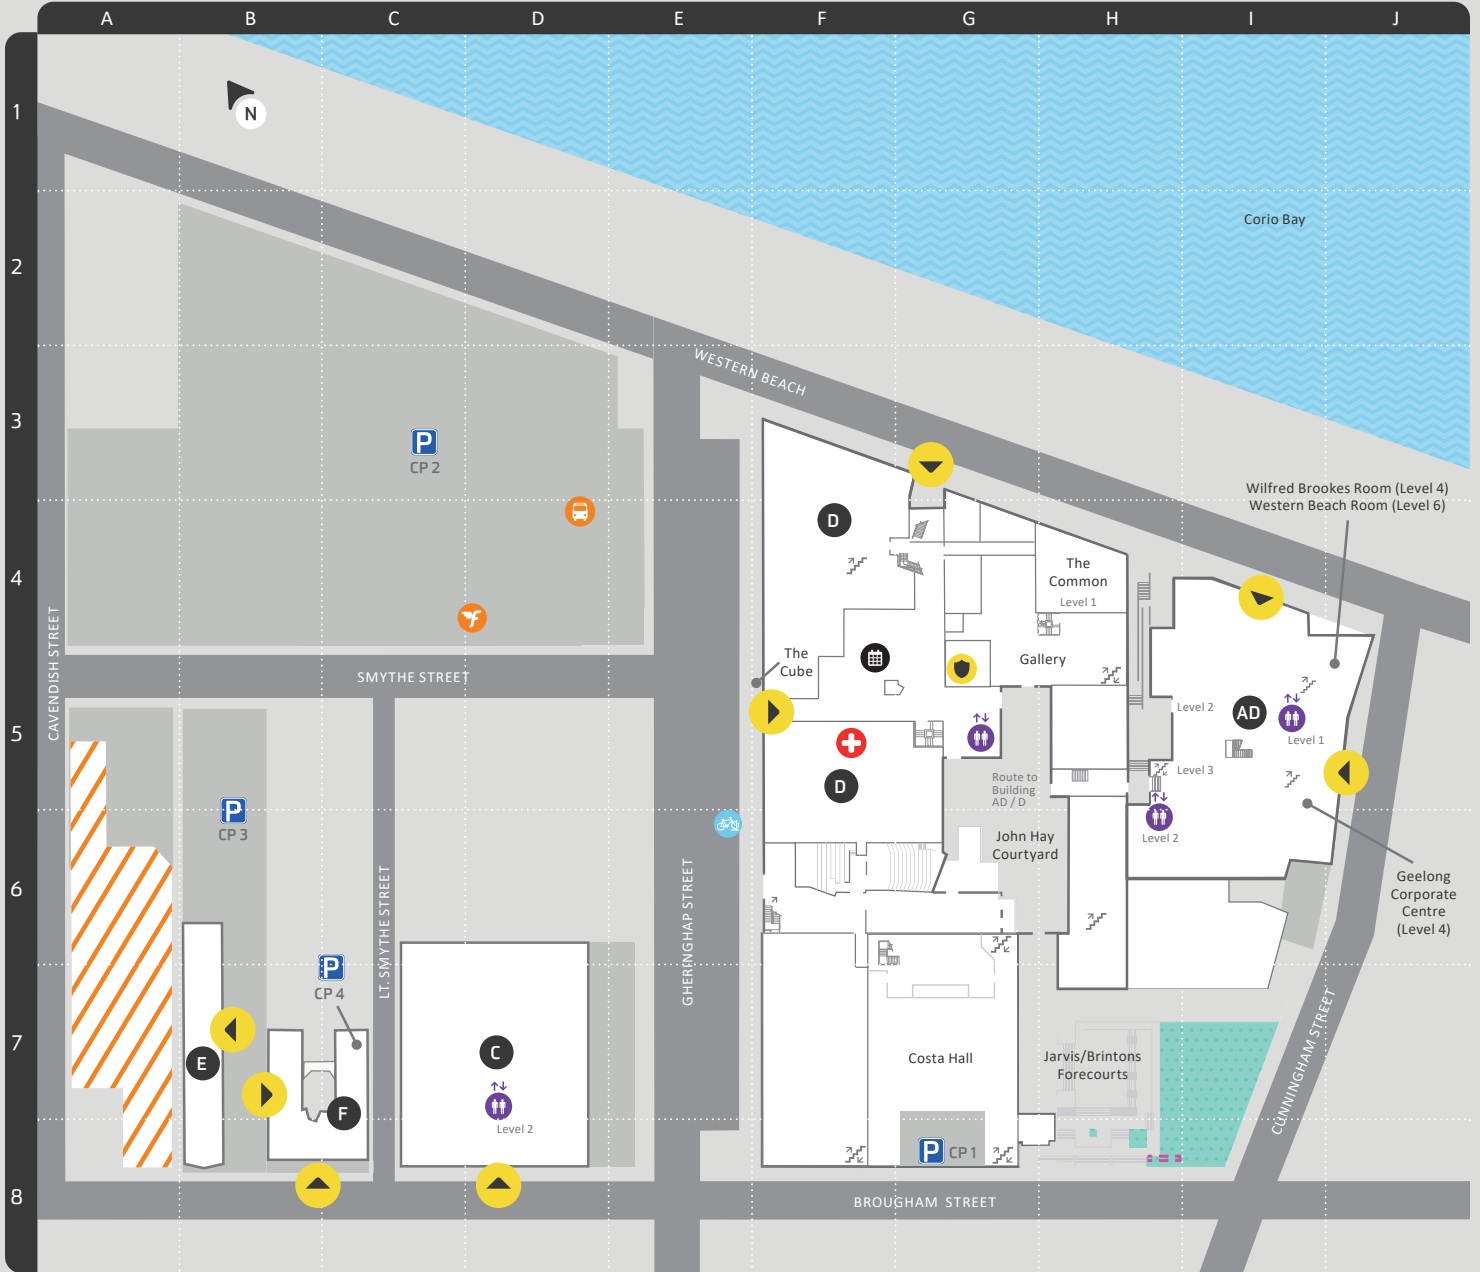

Geelong Waterfront Campus Campus Map

- Student Central
- Health and Wellbeing Centre
- Security Office
- Deakin Shuttle Bus
- Carpark
- Construction Zone
- Bicycle rack
- Building Identification
- Road
- Water
- Recreational Area
- Flexicar
- Lift
- Building Entrance

1 Gheringhap Street, Geelong, Victoria
Current as of June 2022

T&G House
157 Moorabool Street,
Geelong VIC 3220

Trimester 2, 2022

Geelong Waterfront Campus Mobility Map

- Accessible toilet
- Accessible parking
- Deakin Shuttle Bus
- Carpark
- Building Entrance
- Building Identification
- Bicycle rack
- Lift
- Emergency exit
- Construction Zone

Sealed path

- Flat or near flat
- Cross fall towards road
- Gradient 1:20
- Drop off on graded walkway
- Ascending gradient 1:14

1 Gheringhap Street, Geelong, Victoria
Current as of June 2022

T&G House
157 Moorabool Street,
Geelong VIC 3220

Water Refill Station

You can refill your drink bottle at several water refill stations on campus. Locations include: the Library, D4.222 (outside) and D1 (near Waterfront Kitchen).

Further information

facebook/deakinlife