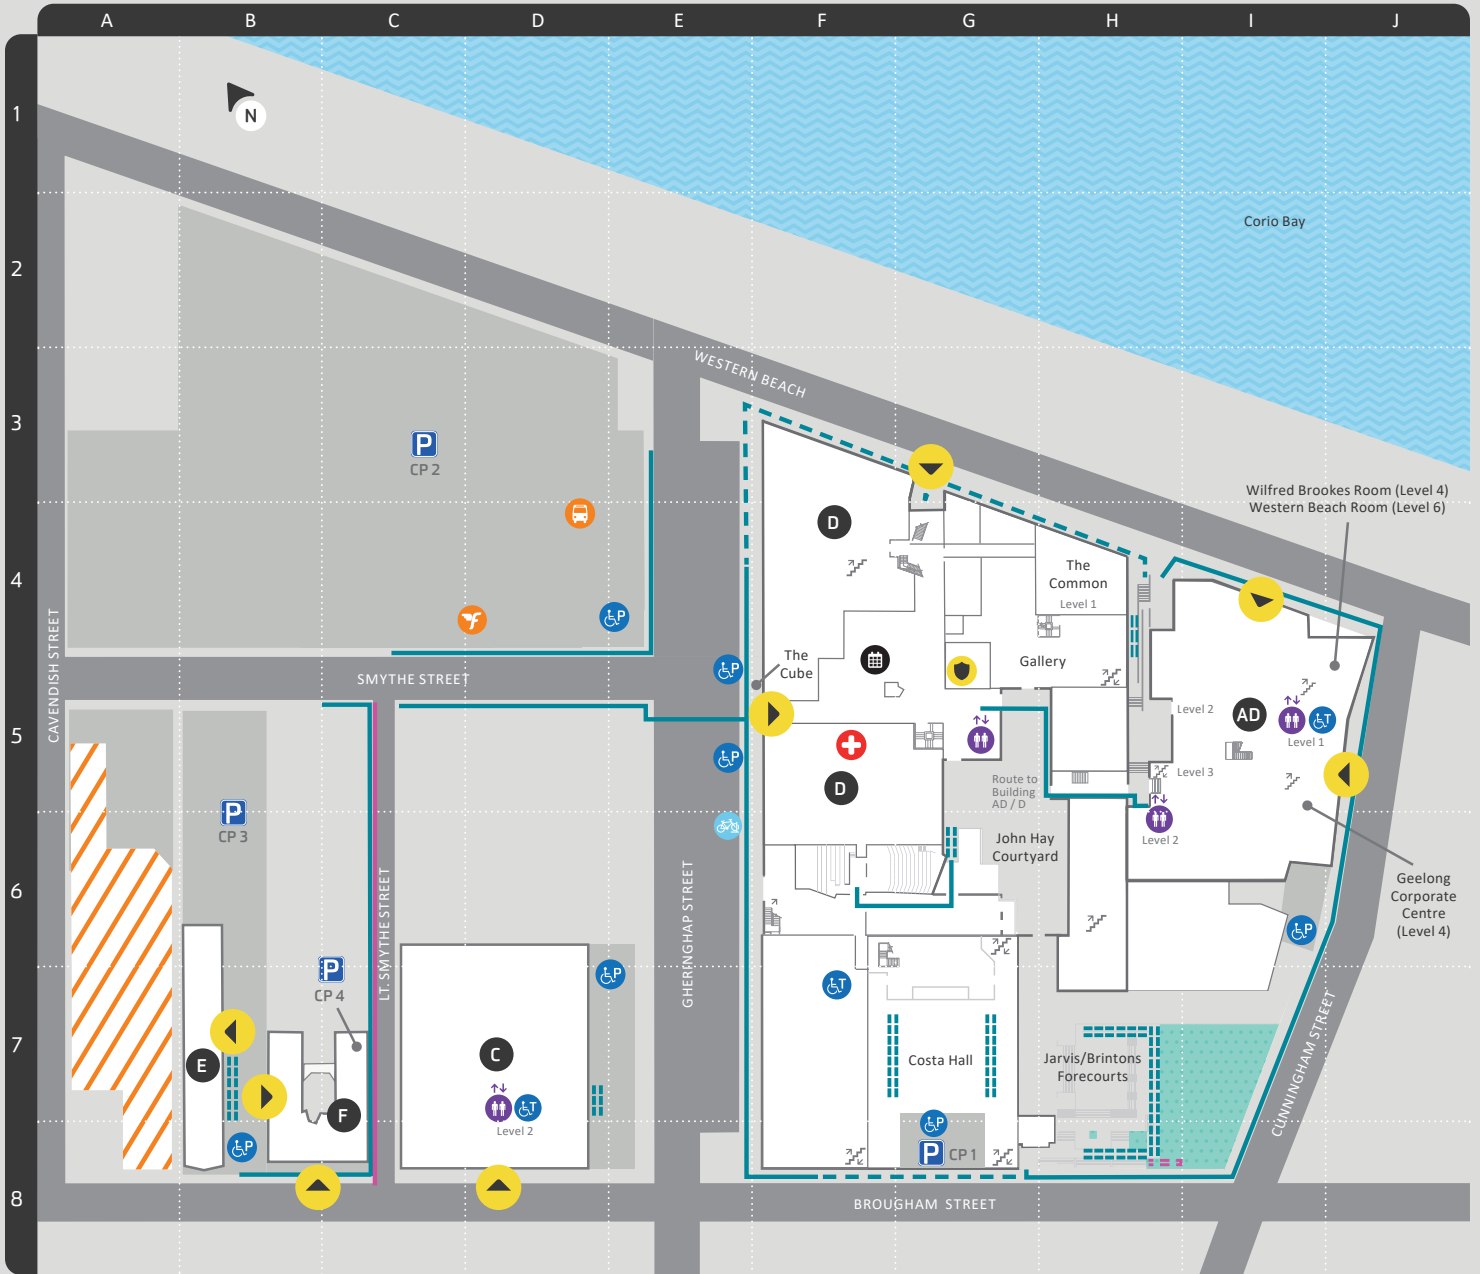

Geelong Waterfront Campus Campus Map

- Student Central
- Health and Wellbeing Centre
- Security Office
- Deakin Shuttle Bus
- Carpark
- Construction Zone
- Bicycle rack
- Building Identification
- Road
- Water
- Recreational Area
- Flexicar
- Lift
- Building Entrance

1 Gheringhap Street, Geelong, Victoria
Current as of June 2022

T&G House
157 Moorabool Street,
Geelong VIC 3220

Trimester 2, 2022

Geelong Waterfront Campus Mobility Map

- Accessible toilet
- Accessible parking
- Deakin Shuttle Bus
- Carpark
- Building Entrance
- Building Identification
- Bicycle rack
- Lift
- Emergency exit
- Construction Zone

Sealed path

- Flat or near flat
- Cross fall towards road
- Gradient 1:20
- Drop off on graded walkway
- Ascending gradient 1:14

1 Gheringhap Street, Geelong, Victoria
Current as of June 2022

T&G House
157 Moorabool Street,
Geelong VIC 3220

Trimester 2, 2022

Geelong Waterfront Campus

Deakin is committed to ensuring the health and safety of our students, staff and University community. Find out more at deakin.edu.au/covidsafe

Parking

Parking availability is limited; please consider alternative transport options. deakin.edu.au/get-to-deakin