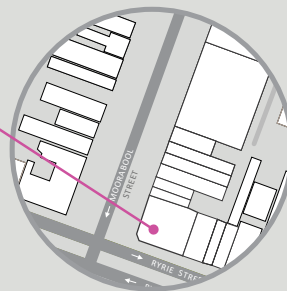

Geelong Waterfront Campus Campus Map

- Student Central
- Health and Wellbeing Centre
- Security Office
- Deakin Shuttle Bus
- Carpark
- Construction Zone
- Bicycle rack
- Building Identification
- Road
- Water
- Recreational Area
- Flexicar
- Lift
- Building Entrance

1 Gheringhap Street, Geelong, Victoria
Current as of June 2022

T&G House
157 Moorabool Street,
Geelong VIC 3220

Trimester 2, 2022

Geelong Waterfront Campus Mobility Map

- Accessible toilet
- Accessible parking
- Deakin Shuttle Bus
- Carpark
- Building Entrance
- Building Identification
- Bicycle rack
- Lift
- Emergency exit
- Construction Zone

Sealed path

- Flat or near flat
- Cross fall towards road
- Gradient 1:20
- Drop off on graded walkway
- Ascending gradient 1:14

1 Gheringhap Street, Geelong, Victoria
Current as of June 2022

T&G House
157 Moorabool Street,
Geelong VIC 3220