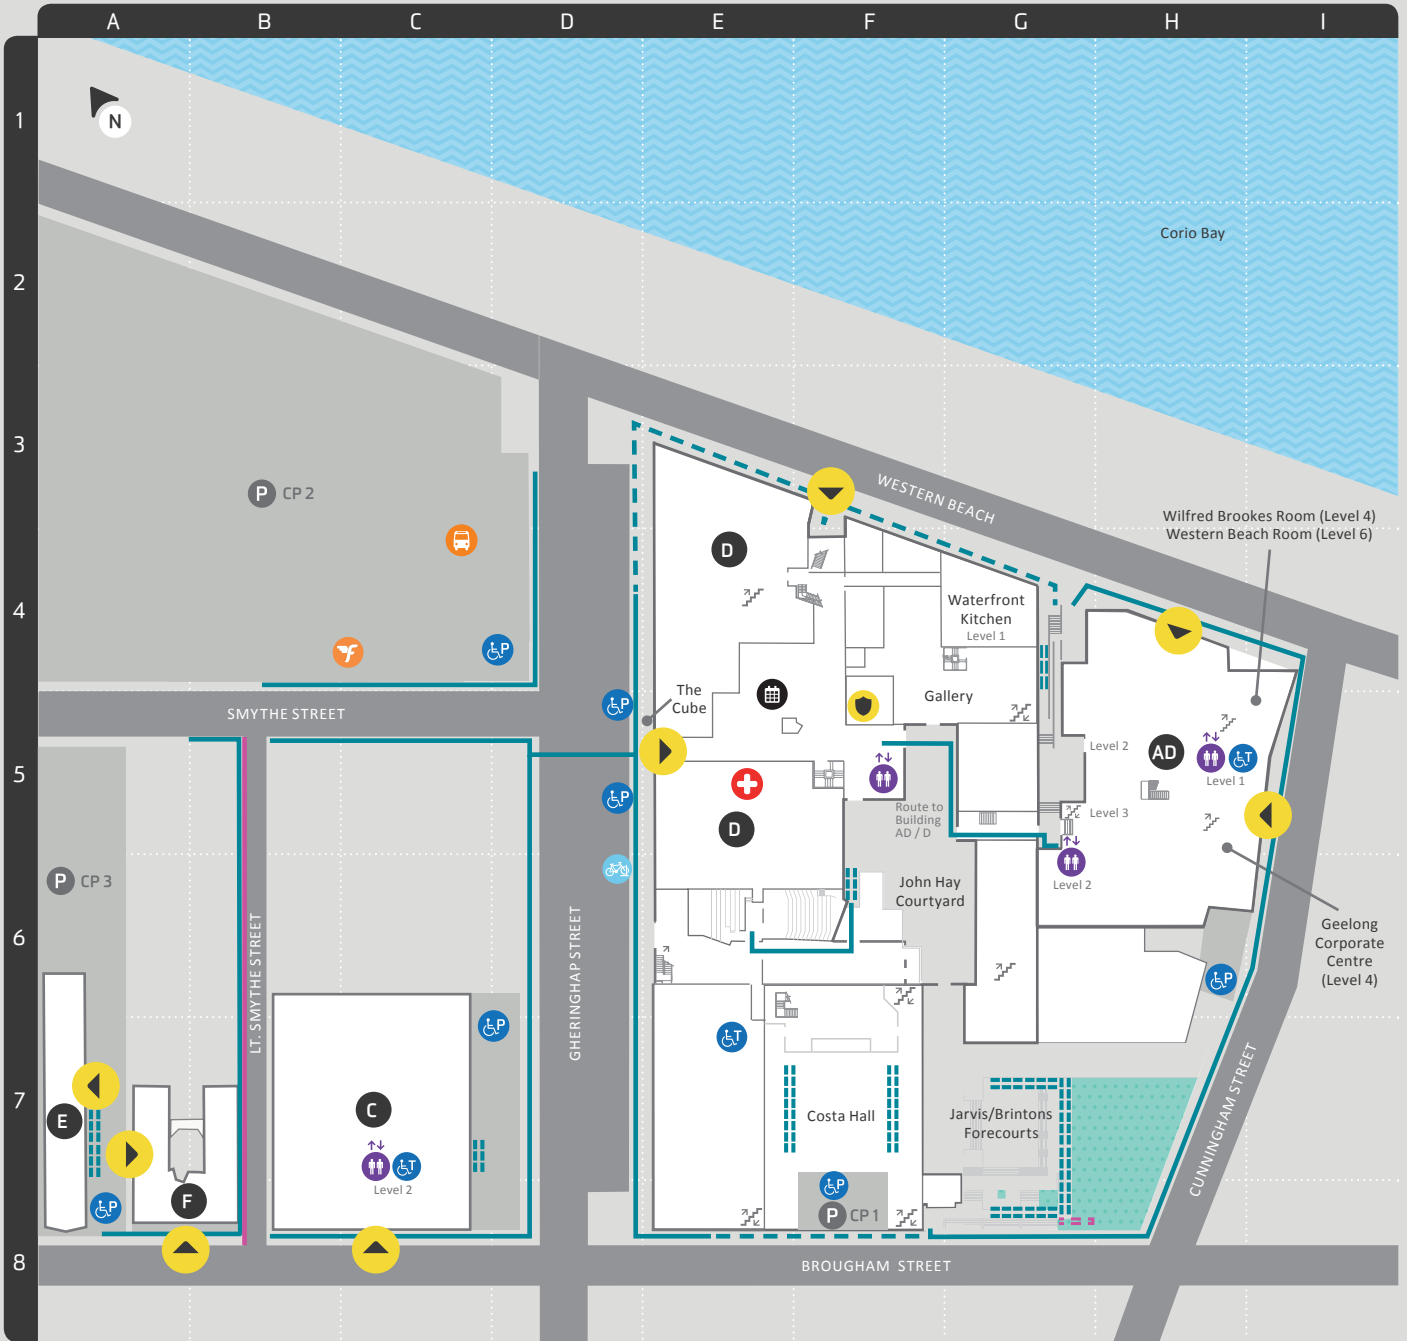

Geelong Waterfront Campus Campus Map

- Student Central
- Health and Wellbeing Centre
- Security Office
- Deakin Shuttle Bus
- Carpark
- Road
- Water
- Recreational Area
- Flexicar
- Bicycle hoop
- Lift
- Building Entrance
- Building Identification

1 Gheringhap Street, Geelong, Victoria

T&G House
157 Moorabool Street,
Geelong VIC 3220

Trimester 2, 2019

Geelong Waterfront Campus Mobility

- Accessible toilet
- Accessible parking
- Bus Stop
- Carpark
- Building Entrance
- Building Identification
- Bicycle hoop
- Lift
- Emergency exit

Sealed path

- Flat or near flat
- Gradient 1:20
- Ascending gradient 1:14
- Cross fall towards road
- Drop off on graded walkway

1 Gheringhap Street, Geelong, Victoria

T&G House
157 Moorabool Street,
Geelong VIC 3220

Free tap water

You can refill your drink bottle at a number of water refill stations on campus. Locations include: the Library, D4.222 (outside) and D1 (near Waterfront Kitchen).

Further information

 facebook/deakinlife