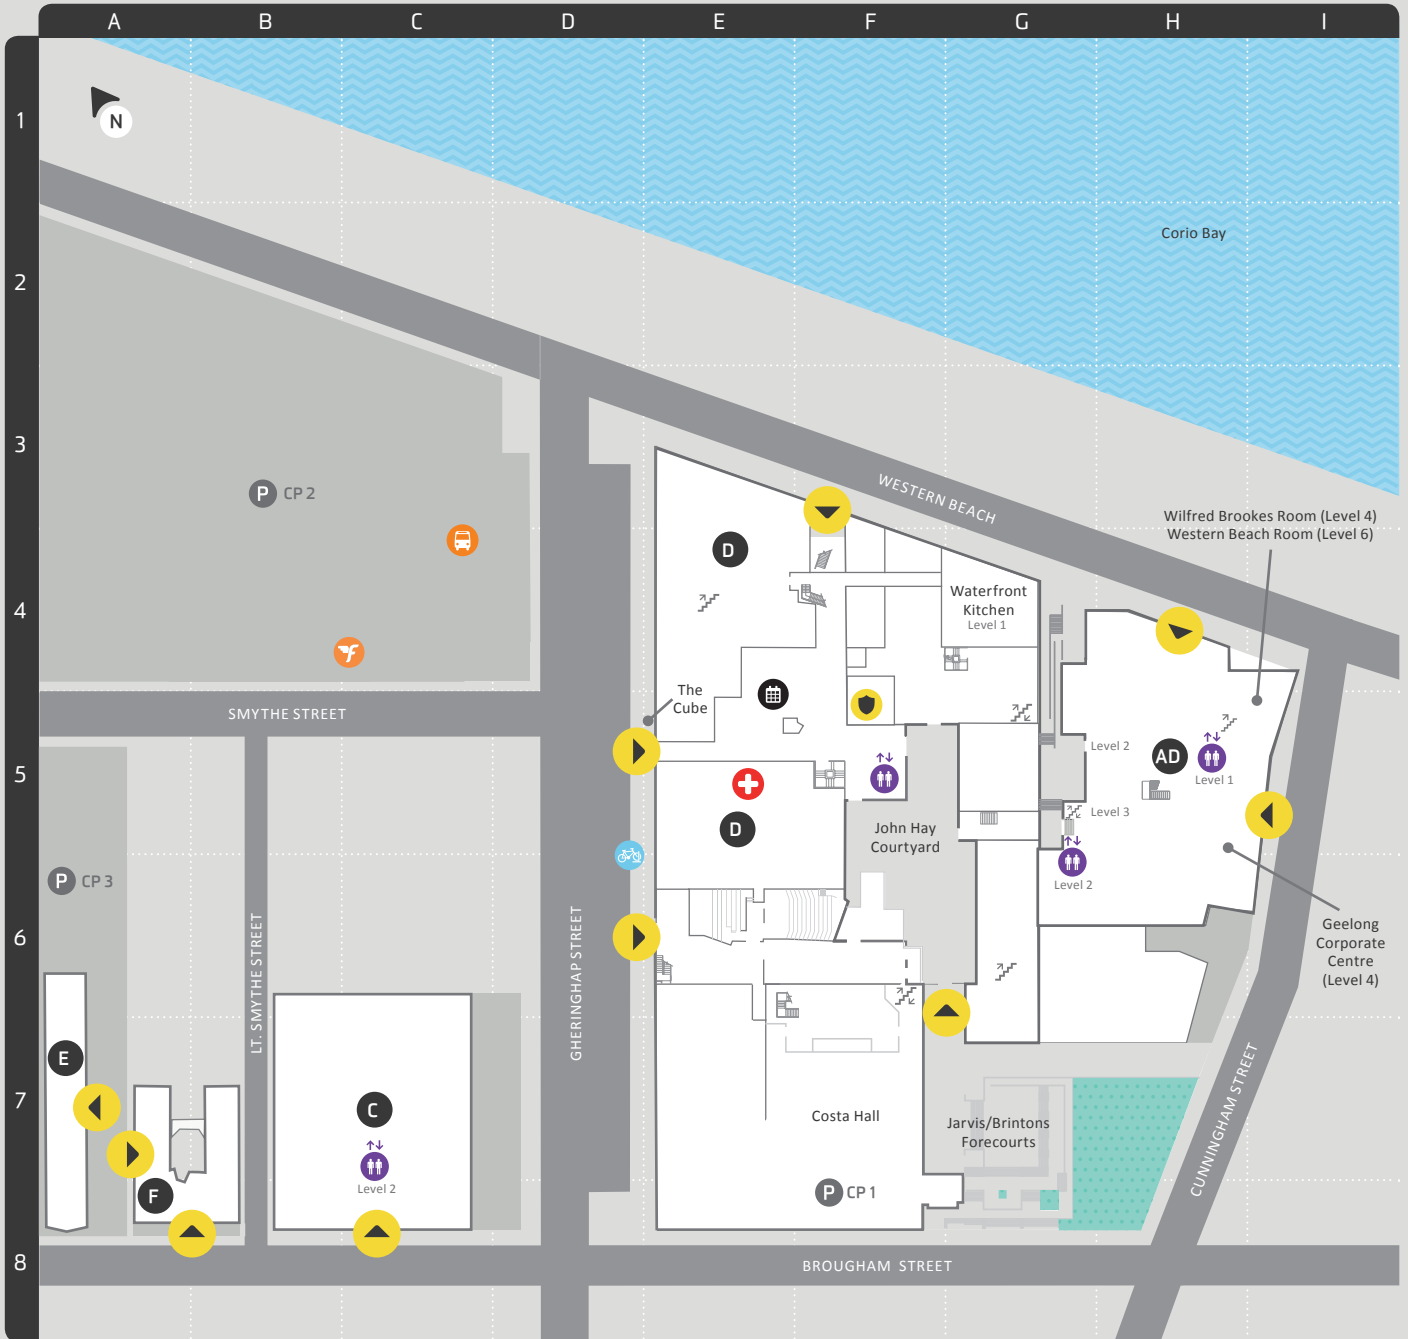

Geelong Waterfront Campus Campus Map

- Student Central
- Health and Wellbeing Centre
- Security Office
- Deakin Shuttle Bus
- Carpark
- Road
- Water
- Recreational Area
- Flexicar
- Bicycle hoop
- Lift
- Building Entrance
- Building Identification

1 Gheringhap Street, Geelong, Victoria

T&G House
157 Moorabool Street,
Geelong VIC 3220

Trimester 2, 2019

Geelong Waterfront Campus Mobility

- Accessible toilet
- Accessible parking
- Bus Stop
- Carpark
- Building Entrance
- Building Identification
- Bicycle hoop
- Lift
- Emergency exit

Sealed path

- Flat or near flat
- Gradient 1:20
- Ascending gradient 1:14
- Cross fall towards road
- Drop off on graded walkway

1 Gheringhap Street, Geelong, Victoria

T&G House
157 Moorabool Street,
Geelong VIC 3220

Free tap water

You can refill your drink bottle at a number of water refill stations on campus. Locations include: the Library, D4.222 (outside) and D1 (near Waterfront Kitchen).

Further information

 facebook/deakinlife