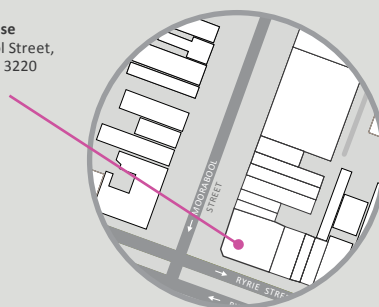

Geelong Waterfront Campus Campus Map

- Student Central
- Health and Wellbeing Centre
- Security Office
- Deakin Shuttle Bus
- Carpark
- Road
- Water
- Recreational Area
- Flexicar
- Bicycle hoop
- Lift
- Building Entrance
- Building Identification

1 Gheringhap Street, Geelong, Victoria

T&G House
157 Moorabool Street,
Geelong VIC 3220

Trimester 2, 2019

Geelong Waterfront Campus Mobility

- Accessible toilet
- Accessible parking
- Bus Stop
- Carpark
- Building Entrance
- Building Identification
- Bicycle hoop
- Lift
- Emergency exit

Sealed path

- Flat or near flat
- Gradient 1:20
- Ascending gradient 1:14
- Cross fall towards road
- Drop off on graded walkway

1 Gheringhap Street, Geelong, Victoria

T&G House
157 Moorabool Street,
Geelong VIC 3220