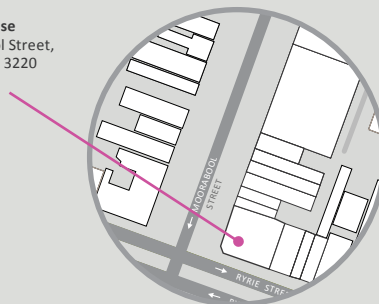

Geelong Waterfront Campus Mobility

- Accessible toilet
- Accessible parking
- Bus Stop
- Carpark
- Building Entrance
- Building Identification
- Bicycle hoop
- Lift
- Emergency exit

Sealed path

- Flat or near flat
- Gradient 1:20
- Ascending gradient 1:14
- Cross fall towards road
- Drop off on graded walkway

1 Gheringhap Street, Geelong, Victoria

T&G House
157 Moorabool Street,
Geelong VIC 3220

Trimester 2, 2019