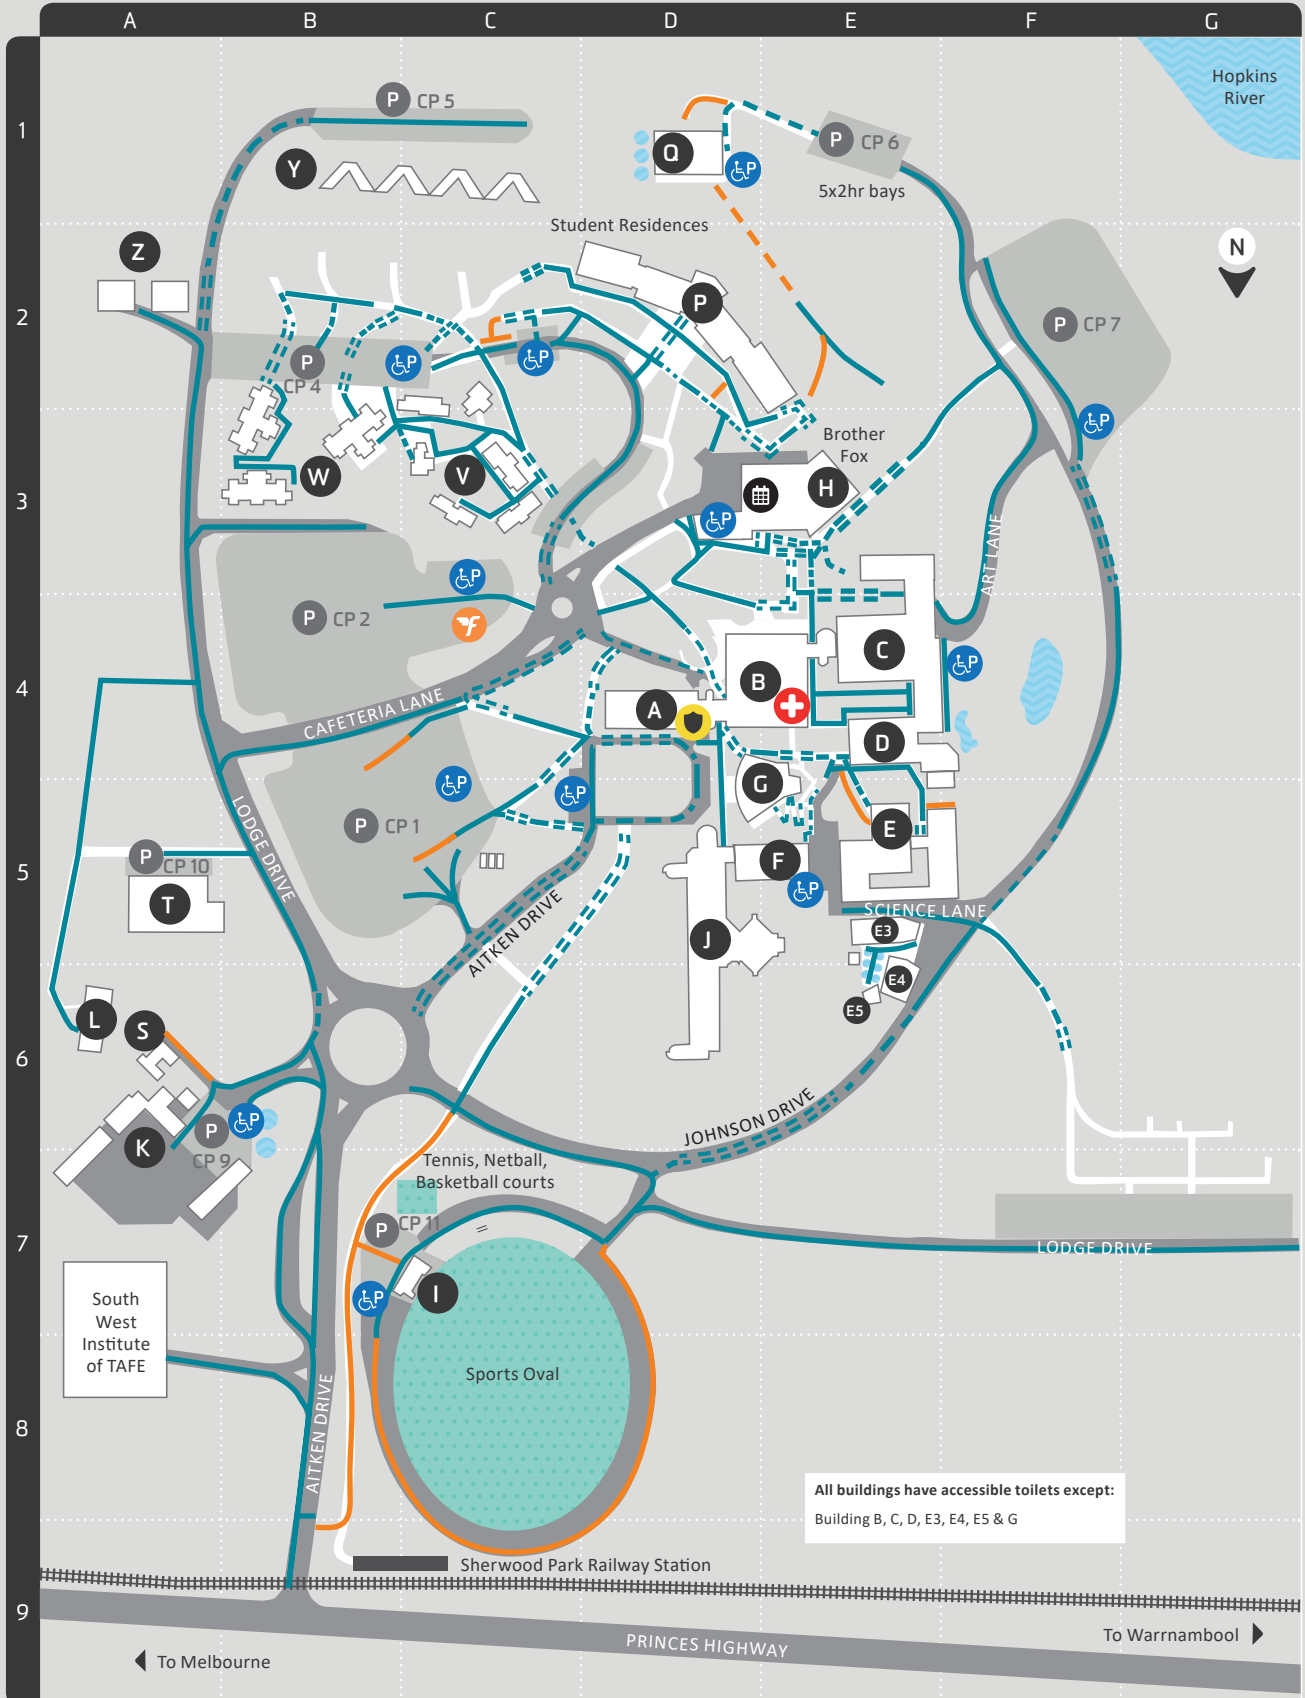

Warrnambool Campus Mobility Map

- Building Identification
- Accessible parking
- Health and Wellbeing Centre
- Security Office
- Carpark
- Student Central
- Major Construction Zone
- Water
- Recreational Area
- Pathway
- Road
- Flexicar

Sealed path		Unsealed path	
	Flat or near flat		Flat or near flat
	Gradient 1:20		Gradient 1:20
	Gradient 1:14		Gradient 1:14

While Deakin campuses remain open, only limited activities are operating to ensure a COVIDSafe environment. Please protect our health and wellbeing. Find out more at deakin.edu.au/covidsafe

All buildings have accessible toilets except:
Building B, C, D, E3, E4, E5 & G