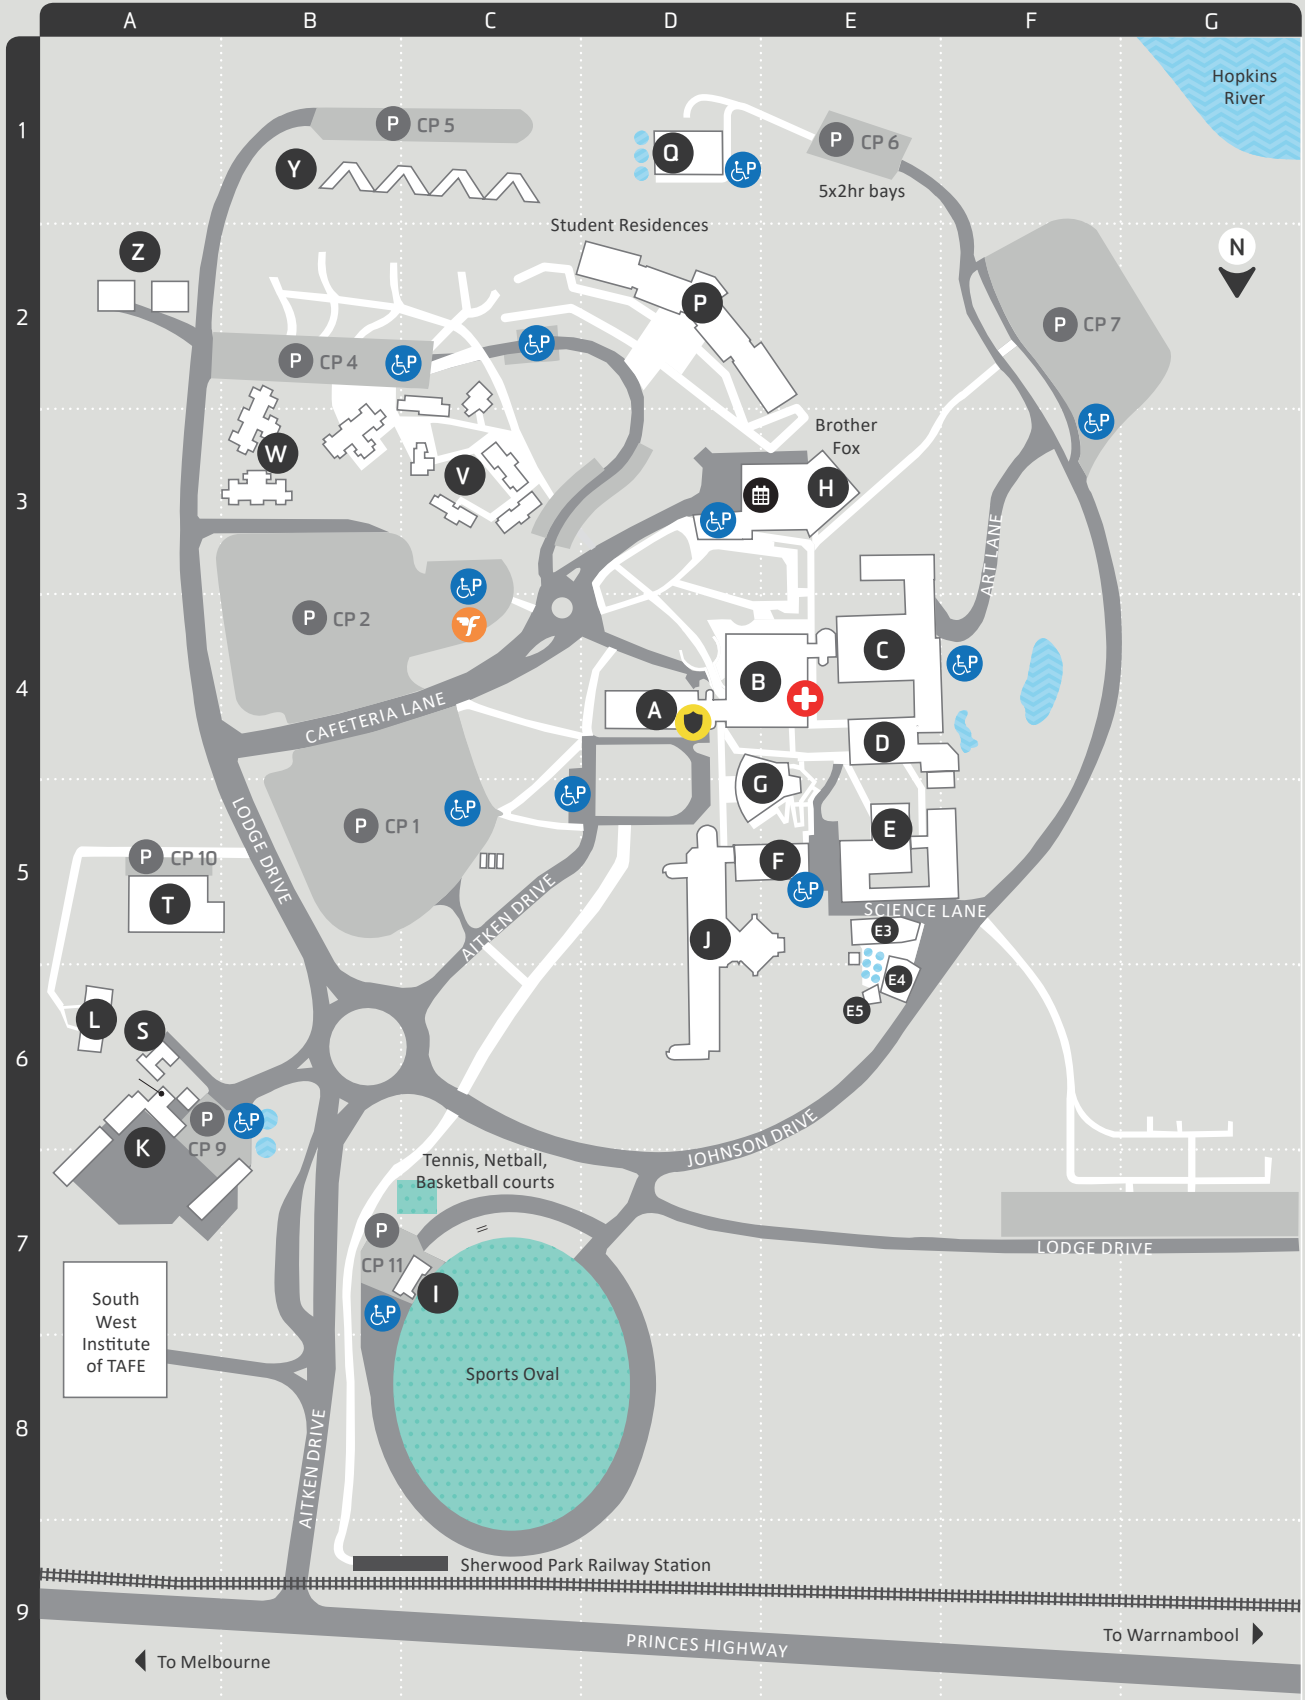

# Warrnambool Campus Campus Map

- ID Building Identification
- Accessible parking
- Health and Wellbeing Centre
- Security Office
- Carpark
- Student Central
- Major Construction Zone
- Water
- Recreational Area
- Pathway
- Road
- Flexicar

# Warrnambool Campus Mobility Map

- Building Identification
- Accessible parking
- Health and Wellbeing Centre
- Security Office
- Carpark
- Student Central
- Major Construction Zone
- Water
- Recreational Area
- Pathway
- Road
- Flexicar

## Parking

Parking is available on campus but there are also other ways to get here.

[deakin.edu.au/get-to-deakin](https://deakin.edu.au/get-to-deakin)

Parking is free in the white general parking bays on campus.

## Free tap water

You can refill your drink bottle at a number of water refill stations on campus. Locations include: inside buildings H and J.