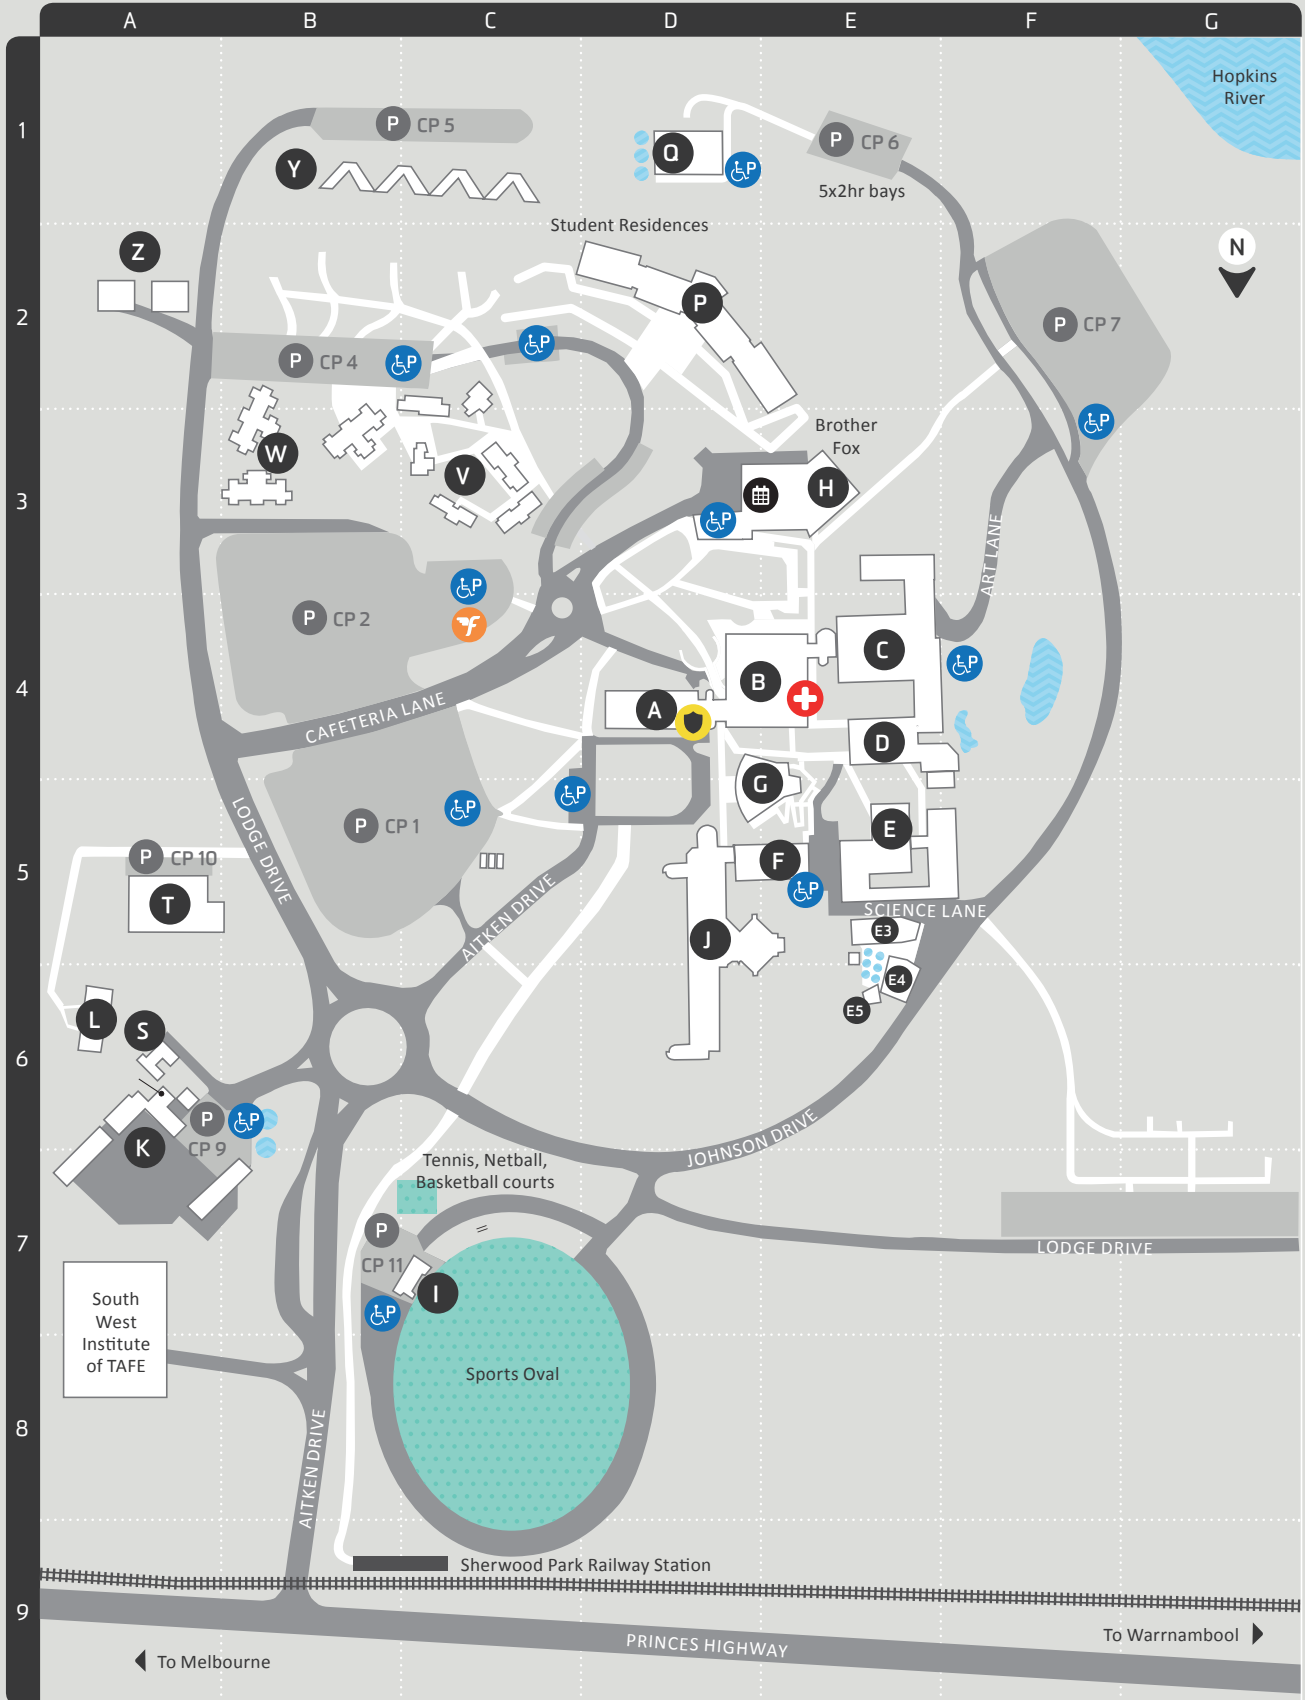

Warrnambool Campus Campus Map

- ID Building Identification
- ♿ Accessible parking
- 🏥 Health and Wellbeing Centre
- 🛡️ Security Office
- P Carpark
- 🏠 Student Central
- 🚧 Major Construction Zone
- 💧 Water
- 🌳 Recreational Area
- Pathway
- Road
- 🚗 Flexicar

Warrnambool Campus Mobility Map

- Building Identification
- Accessible parking
- Health and Wellbeing Centre
- Security Office
- Carpark
- Student Central
- Major Construction Zone
- Water
- Recreational Area
- Pathway
- Road
- Flexicar

Parking

Parking is available on campus but there are also other ways to get here.

deakin.edu.au/get-to-deakin

Parking is free in the white general parking bays on campus.

deakin.edu.au/parking

Room numbers

No Smoking at Deakin

Eat and drink

Hungry? See our on-campus food venues at food.deakin.edu.au

Free tap water

You can refill your drink bottle at a number of water refill stations on campus. Locations include: inside buildings H and J.