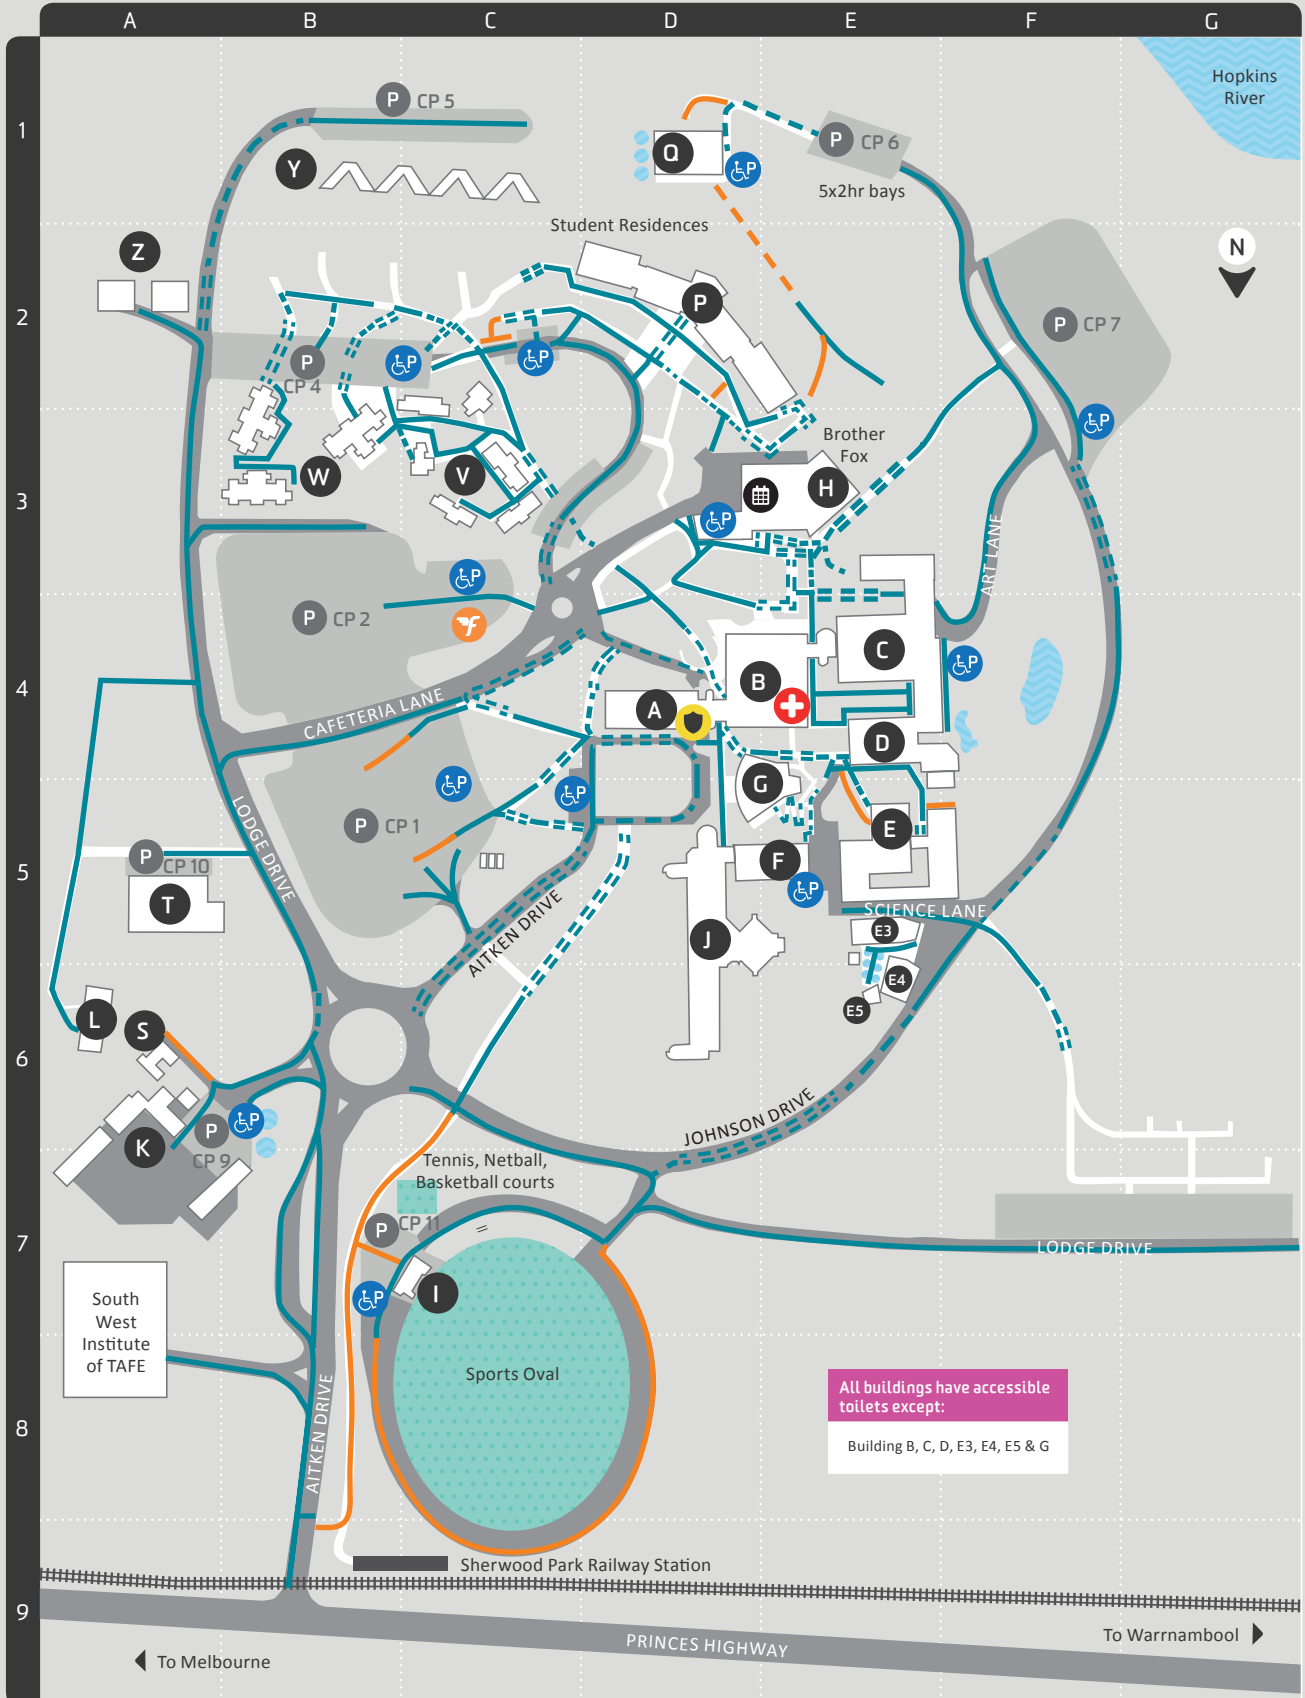

Warrnambool Campus Mobility Map

- Building Identification
- Accessible parking
- Health and Wellbeing Centre
- Security Office
- Carpark
- Student Central
- Major Construction Zone
- Water
- Recreational Area
- Pathway
- Road
- Flexicar

Sealed path	Unsealed path
Flat or near flat	Flat or near flat
Gradient 1:20	Gradient 1:20
Gradient 1:14	Gradient 1:14