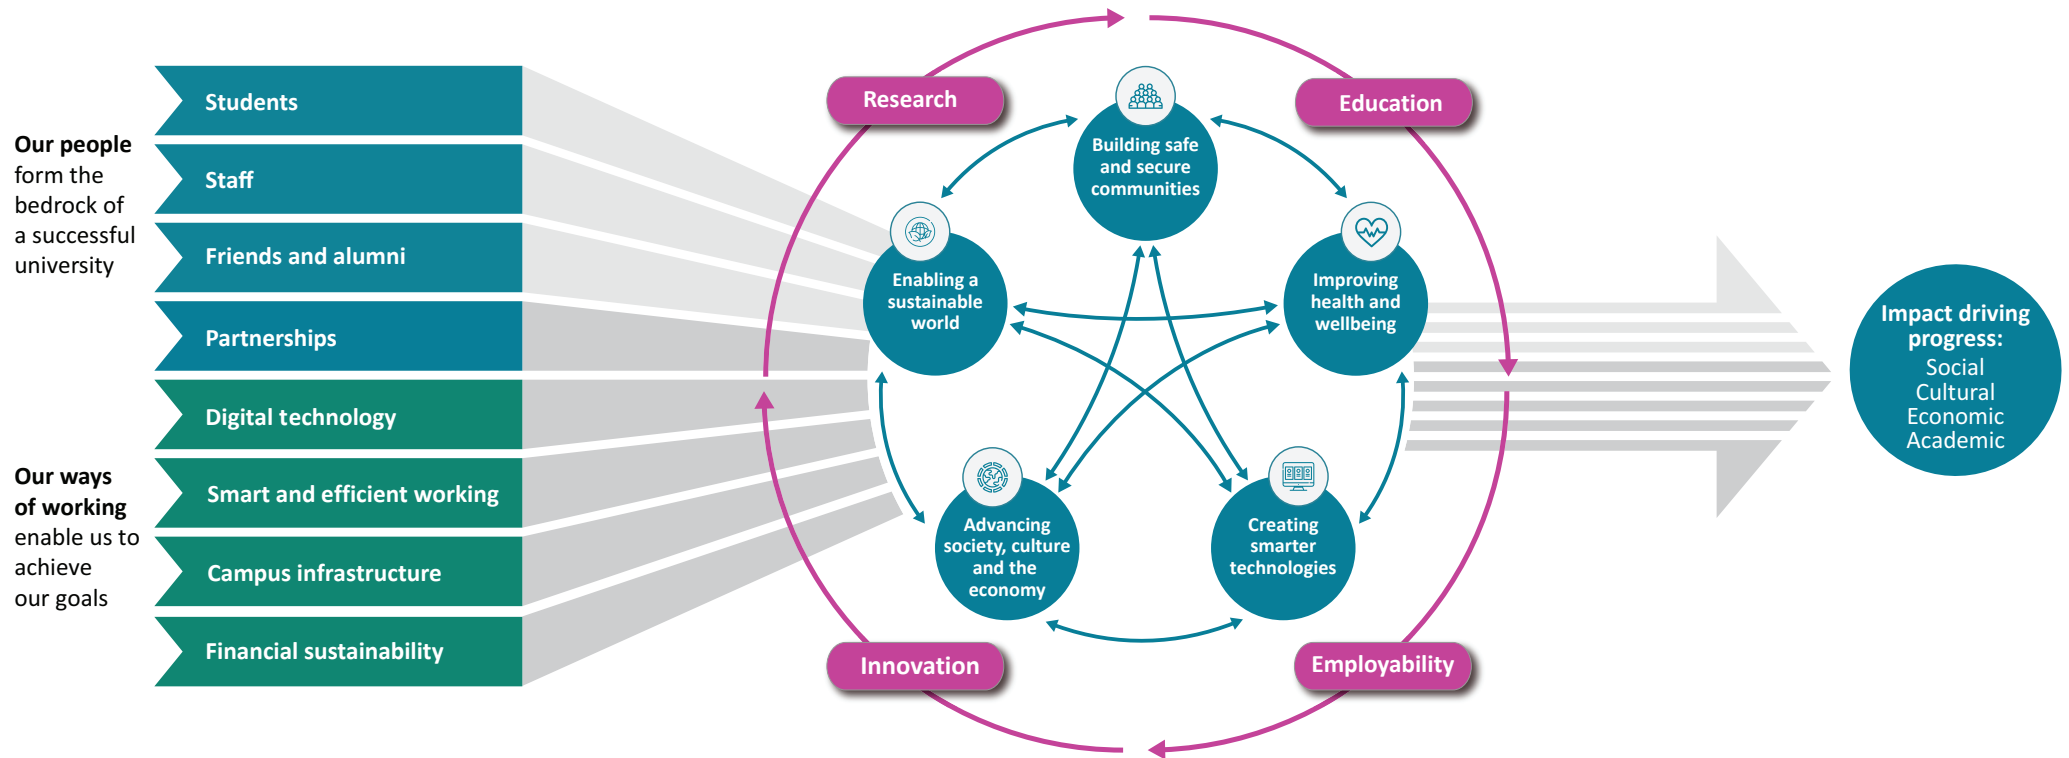

Deakin 2030 — Strategic Plan on a Page

AMBITION

Our innovation and excellence in both education and research generate ideas that transform lives and communities. We will be Australia's most progressive and responsive university, leading in blending digital capability with our distinctive campus precincts. We will leverage strong partnerships to maximise the social, cultural and economic impact we deliver regionally, nationally and globally.

VALUES

Our values reflect what we believe and guide our actions

Excellent

Inclusive

Brave

Dynamic

Sustainable

Ethical