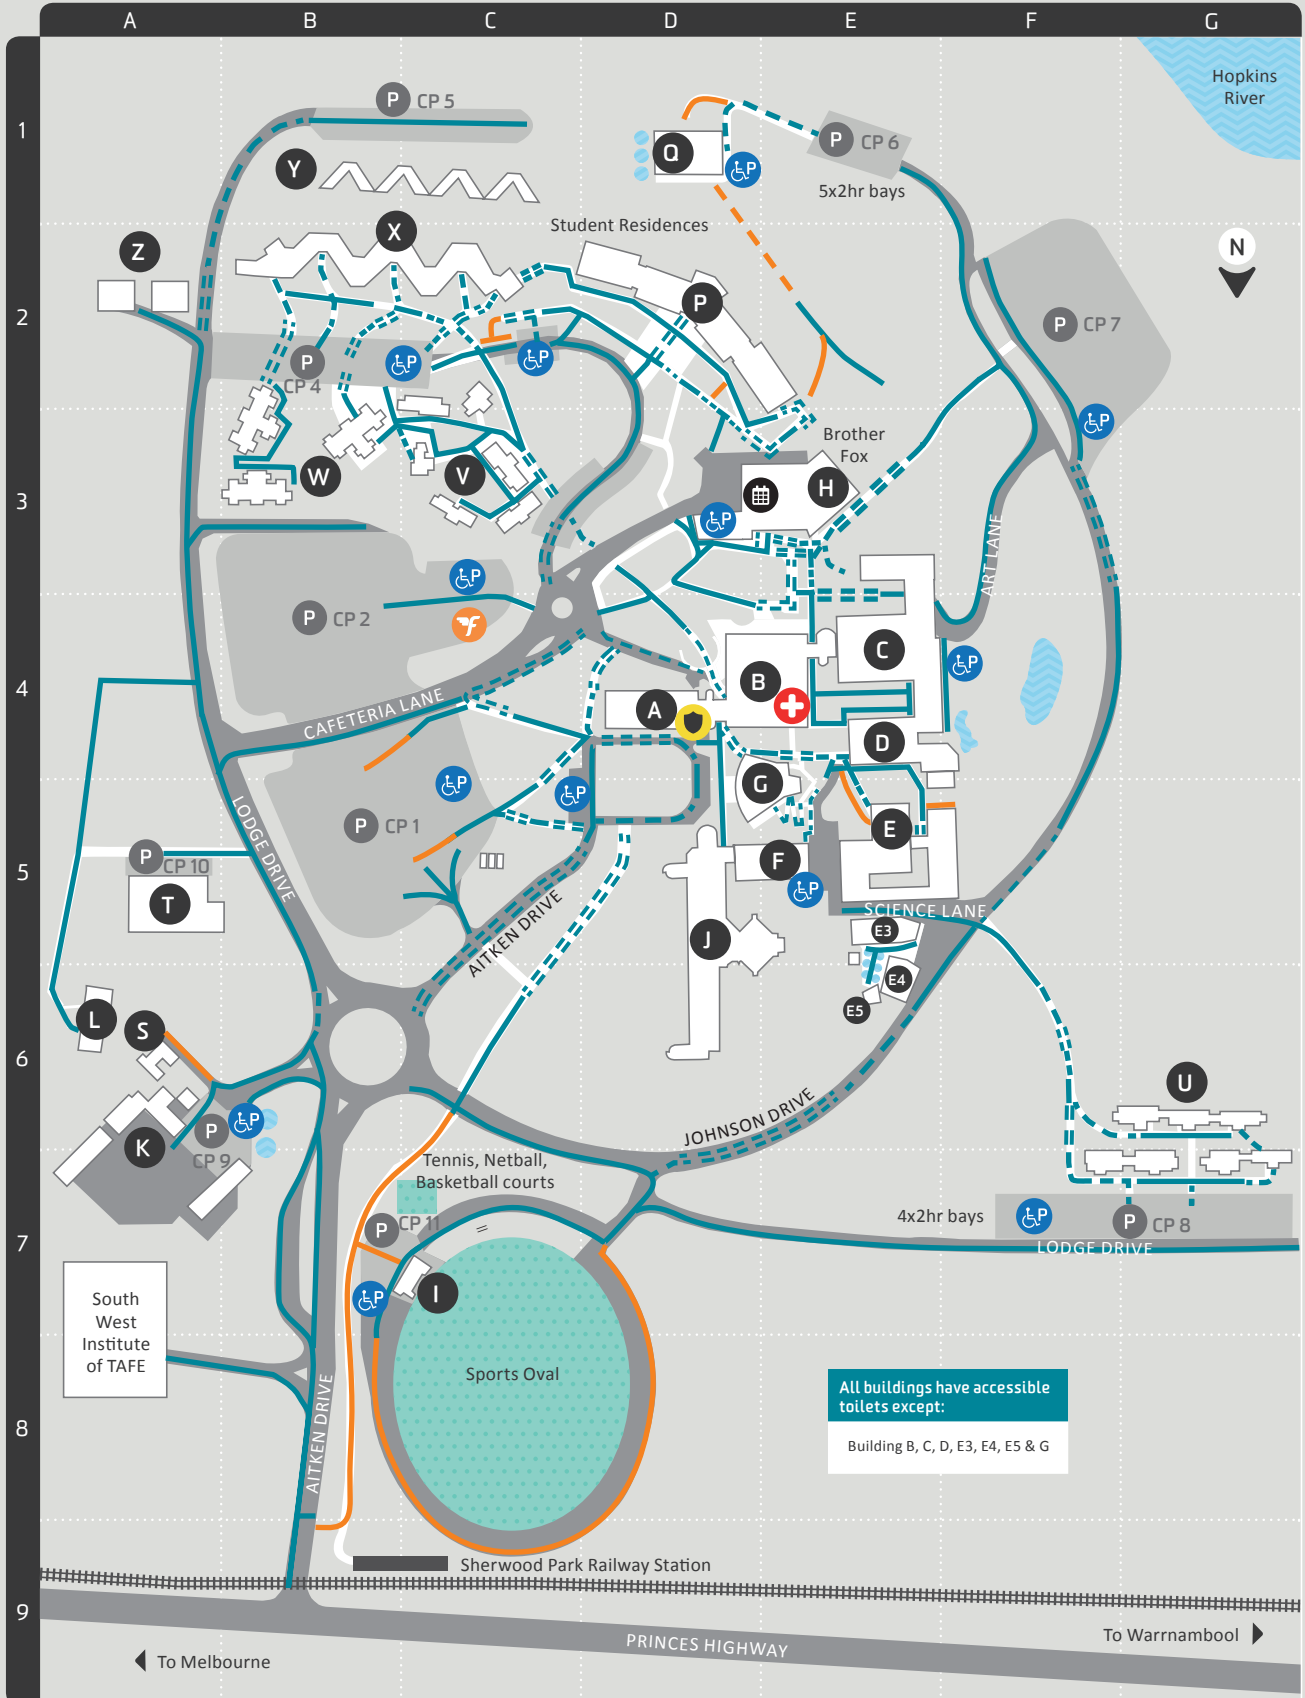

Warrnambool Campus Mobility Map

- Building Identification
- Accessible parking
- Health and Wellbeing Centre
- Security Office
- Carpark
- Student Central
- Major Construction Zone
- Water
- Recreational Area
- Pathway
- Road
- Flexicar

Sealed path		Unsealed path	
	Flat or near flat		Flat or near flat
	Gradient 1:20		Gradient 1:20
	Gradient 1:14		Gradient 1:14

All buildings have accessible toilets except:
Building B, C, D, E3, E4, E5 & G