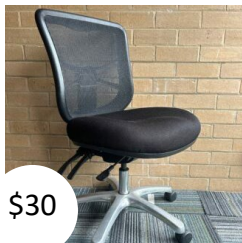

Chair
(blue, fabric)

Office chair
(black, fabric)

Ottoman
(green, fabric)

Office chair
(grey, fabric)

Office chair
(grey, fabric)

Office chair
(black, fabric)

Office chair
(blue, fabric)

Office chair
(navy blue, fabric)

Office chair
(black, fabric)

Office chair
(black, fabric)

Office chair
(dark grey, fabric)

Office chair
(grey, plastic)

Chair
(blue, metal)

Reuse Pop-Up Store, Waurn Ponds Campus

Furniture and equipment catalogue

Office chair
(black, fabric)

Chair
(grey, fabric)

Chair
(black, leather)

Chair
(black, fabric)

Office chair
(black, fabric)

Office chair
(black, fabric)

Glass table

Square table
(melamine, metal)

Chair
(black, chrome)

Cabinet
(white, metal)

Sit to stand
(white)

Stool
(black, plastic)

Stool
(silver, metal)

Office chair
(grey, fabric)

Stool
(black, plastic)

Stool
(oak, timber)