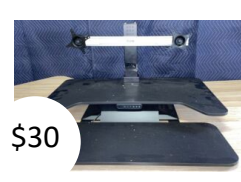

Chair
(black, chrome)

Cabinet
(white, metal)

Sit to stand
(white)

Stool
(black, plastic)

Stool
(silver, metal)

Office chair
(grey, fabric)

Stool
(black, plastic)

Stool
(oak, timber)

Whiteboard
(various sizes)

Coffee table
(black, metal)

Office chair
(grey, steel)

Sit to stand
(black)

Square table
(white, melamine)

Reuse Pop-Up Store, Waurn Ponds Campus

Furniture and equipment catalogue