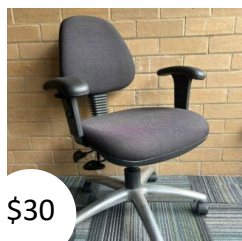

Stool
(blue, metal)

Sit to stand
(black)

Stool
(white, metal)

Chair
(orange, fabric)

Stool
(black, plastic)

Office chair
(grey, fabric)

Reuse Pop-Up Store, Waurn Ponds Campus

Furniture and equipment catalogue

Dining chair
(brown, timber)

Dining chair
(brown, leather)

Sitting chair
(brown, fabric)

Chair
(brown, fabric)

Chair
(black, leather)

Office chair
(maroon, fabric)

Chair
(blue, timber)

Office chair
(blue, fabric)

Chair
(blue, fabric)

Office chair
(black, fabric)

Ottoman
(green, fabric)

Office chair
(grey, fabric)

Office chair
(grey, fabric)

Office chair
(black, fabric)

Office chair
(blue, fabric)

Office chair
(navy blue, fabric)

Office chair
(black, fabric)

Office chair
(black, fabric)

Office chair
(dark grey, fabric)

Office chair
(grey, plastic)

Chair
(blue, metal)

Reuse Pop-Up Store, Waurn Ponds Campus

Furniture and equipment catalogue