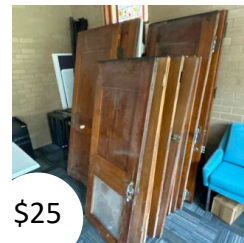

Reuse Pop-Up Store, Waurn Ponds Campus

Furniture and equipment catalogue

Semi-circle table

Dining chair
(black, leather)

Dining chair
(blue, fabric)

Door
(timber)

Monitor
(with desk arm)

Bench
(timber)

Bench seat
(timber)

Arm chair
(grey, fabric)

Whiteboard
(black, stand)

Whiteboard
(silver, stand)

Cabinet
(white, metal)

Display stand

Coffee table

Reuse Pop-Up Store, Waurn Ponds Campus

Furniture and equipment catalogue

Bookcase
(black, metal)

Bookcase
(white, melamine)

Round table
(melamine)

Workstation
(melamine)

Desk
(white, melamine)

Workstation L-shape
(melamine)

Office chair
(black, plastic)