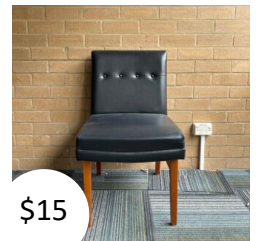

Reuse Pop-Up Store, Waurn Ponds Campus

Furniture and equipment catalogue

Semi-circle table

Dining chair
(black, leather)

Dining chair
(blue, fabric)

Door
(timber)

Monitor
(with desk arm)

Bench
(timber)

Dining table
(timber)

Office chair
(red, fabric)

Ottoman
(orange, fabric)

Ottoman
(purple, fabric)

Arm chair
(blue, fabric)

Office chair
(black, fabric)

Arm chair
(pink, fabric)

Chair
(black, leather)

Bench seat
(timber)

Arm chair
(grey, fabric)

Whiteboard
(black, stand)

Whiteboard
(silver, stand)

Cabinet
(white, metal)

Display stand

Coffee table

Reuse Pop-Up Store, Waurn Ponds Campus

Furniture and equipment catalogue

Bookcase
(black, metal)

Bookcase
(white, melamine)

Round table
(melamine)

Workstation
(melamine)

Desk
(white, melamine)

Workstation L-shape
(melamine)

Office chair
(black, plastic)