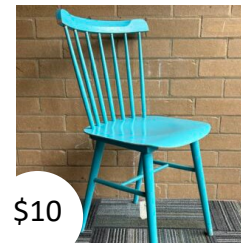

Stool
(blue, metal)

Sit to stand
(black)

Stool
(white, metal)

Chair
(orange, fabric)

Stool
(black, plastic)

Office chair
(grey, fabric)

Reuse Pop-Up Store, Waurn Ponds Campus

Furniture and equipment catalogue

Dining chair
(brown, timber)

Dining chair
(brown, leather)

Sitting chair
(brown, fabric)

Chair
(brown, fabric)

Chair
(black, leather)

Office chair
(maroon, fabric)

Chair
(blue, timber)

Office chair
(blue, fabric)

Chair
(blue, fabric)

Office chair
(black, fabric)

Ottoman
(green, fabric)

Office chair
(grey, fabric)

Office chair
(grey, fabric)

Office chair
(black, fabric)

Office chair
(blue, fabric)

Office chair
(navy blue, fabric)