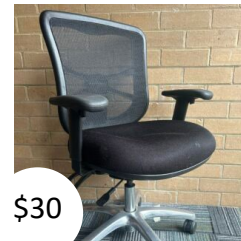

Stool
(blue, metal)

Sit to stand
(black)

Stool
(white, metal)

Chair
(orange, fabric)

Stool
(black, plastic)

Office chair
(grey, fabric)

Reuse Pop-Up Store, Waurn Ponds Campus

Furniture and equipment catalogue

Dining chair
(brown, timber)

Dining chair
(brown, leather)

Sitting chair
(brown, fabric)

Chair
(brown, fabric)

Chair
(black, leather)

Office chair
(maroon, fabric)

Chair
(blue, timber)

Office chair
(blue, fabric)

Chair
(blue, fabric)

Office chair
(black, fabric)

Ottoman
(green, fabric)

Office chair
(grey, fabric)

Office chair
(grey, fabric)

Office chair
(black, fabric)

Office chair
(blue, fabric)

Office chair
(navy blue, fabric)

Office chair
(black, fabric)

Office chair
(black, fabric)

Office chair
(dark grey, fabric)

Office chair
(grey, plastic)

Chair
(blue, metal)

Reuse Pop-Up Store, Waurn Ponds Campus

Furniture and equipment catalogue