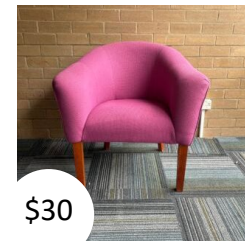

Reuse Pop-Up Store, Waurn Ponds Campus

Furniture and equipment catalogue

Semi-circle table

Dining chair
(black, leather)

Dining chair
(blue, fabric)

Door
(timber)

Monitor
(with desk arm)

Bench
(timber)

Dining table
(timber)

Office chair
(red, fabric)

Ottoman
(orange, fabric)

Ottoman
(purple, fabric)

Arm chair
(blue, fabric)

Office chair
(black, fabric)

Arm chair
(pink, fabric)

Chair
(black, leather)

Bench seat
(timber)

Arm chair
(grey, fabric)

Whiteboard
(black, stand)

Whiteboard
(silver, stand)

Cabinet
(white, metal)

Display stand

Coffee table

Reuse Pop-Up Store, Waurn Ponds Campus