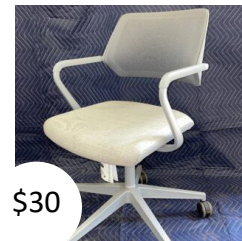

Office chair
(black, fabric)

Office chair
(black, fabric)

Office chair
(dark grey, fabric)

Office chair
(grey, plastic)

Chair
(blue, metal)

Reuse Pop-Up Store, Waurn Ponds Campus

Furniture and equipment catalogue

Office chair
(black, fabric)

Chair
(grey, fabric)

Chair
(black, leather)

Chair
(black, fabric)

Office chair
(black, fabric)

Office chair
(black, fabric)

Glass table

Square table
(melamine, metal)

Chair
(black, chrome)

Cabinet
(white, metal)

Sit to stand
(white)

Stool
(black, plastic)

Stool
(silver, metal)

Office chair
(grey, fabric)

Stool
(black, plastic)

Stool
(oak, timber)

Whiteboard
(various sizes)

Coffee table
(black, metal)

Office chair
(grey, steel)

Sit to stand
(black)

Square table
(white, melamine)

Reuse Pop-Up Store, Waurn Ponds Campus

Furniture and equipment catalogue