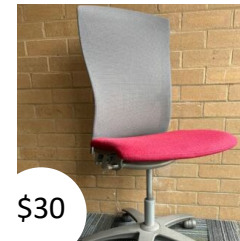

Stool
(blue, metal)

Sit to stand
(black)

Stool
(white, metal)

Chair
(orange, fabric)

Stool
(black, plastic)

Office chair
(grey, fabric)

Reuse Pop-Up Store, Waurn Ponds Campus

Furniture and equipment catalogue

Dining chair
(brown, timber)

Dining chair
(brown, leather)

Sitting chair
(brown, fabric)

Chair
(brown, fabric)

Chair
(black, leather)

Office chair
(maroon, fabric)

Chair
(blue, timber)

Office chair
(blue, fabric)

Chair
(blue, fabric)

Office chair
(black, fabric)

Ottoman
(green, fabric)

Office chair
(grey, fabric)

Office chair
(grey, fabric)

Office chair
(black, fabric)

Office chair
(blue, fabric)

Office chair
(navy blue, fabric)

Office chair
(black, fabric)

Office chair
(black, fabric)

Office chair
(dark grey, fabric)

Office chair
(grey, plastic)

Chair
(blue, metal)

Reuse Pop-Up Store, Waurn Ponds Campus

Furniture and equipment catalogue