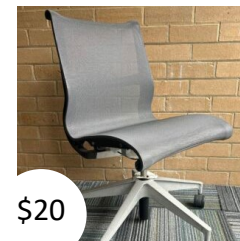

Chair
(blue, fabric)

Office chair
(black, fabric)

Ottoman
(green, fabric)

Office chair
(grey, fabric)

Office chair
(grey, fabric)

Office chair
(black, fabric)

Office chair
(blue, fabric)

Office chair
(navy blue, fabric)

Office chair
(black, fabric)

Office chair
(black, fabric)

Office chair
(dark grey, fabric)

Office chair
(grey, plastic)

Chair
(blue, metal)

Reuse Pop-Up Store, Waurn Ponds Campus

Furniture and equipment catalogue

Office chair
(black, fabric)

Chair
(grey, fabric)

Chair
(black, leather)

Chair
(black, fabric)

Office chair
(black, fabric)

Office chair
(black, fabric)

Glass table

Square table
(melamine, metal)

Chair
(black, chrome)

Cabinet
(white, metal)

Sit to stand
(white)

Stool
(black, plastic)

Stool
(silver, metal)

Office chair
(grey, fabric)

Stool
(black, plastic)

Stool
(oak, timber)