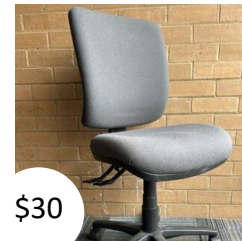

Stool
(blue, metal)

Sit to stand
(black)

Stool
(white, metal)

Chair
(orange, fabric)

Stool
(black, plastic)

Office chair
(grey, fabric)

Reuse Pop-Up Store, Waurn Ponds Campus

Furniture and equipment catalogue

Dining chair
(brown, timber)

Dining chair
(brown, leather)

Sitting chair
(brown, fabric)

Chair
(brown, fabric)

Chair
(black, leather)

Office chair
(maroon, fabric)

Chair
(blue, timber)

Office chair
(blue, fabric)

Chair
(blue, fabric)

Office chair
(black, fabric)

Ottoman
(green, fabric)

Office chair
(grey, fabric)

Office chair
(grey, fabric)

Office chair
(black, fabric)

Office chair
(blue, fabric)

Office chair
(navy blue, fabric)

Office chair
(black, fabric)

Office chair
(black, fabric)

Office chair
(dark grey, fabric)

Office chair
(grey, plastic)

Chair
(blue, metal)

Reuse Pop-Up Store, Waurn Ponds Campus

Furniture and equipment catalogue