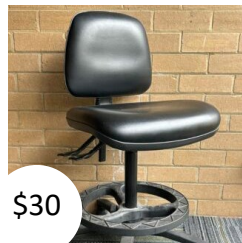

Office chair
(black, fabric)

Office chair
(black, fabric)

Office chair
(dark grey, fabric)

Office chair
(grey, plastic)

Chair
(blue, metal)

Reuse Pop-Up Store, Waurn Ponds Campus

Furniture and equipment catalogue

Office chair
(black, fabric)

Chair
(grey, fabric)

Chair
(black, leather)

Chair
(black, fabric)

Office chair
(black, fabric)

Office chair
(black, fabric)

Glass table

Square table
(melamine, metal)

Chair
(black, chrome)

Cabinet
(white, metal)

Sit to stand
(white)

Stool
(black, plastic)

Stool
(silver, metal)

Office chair
(grey, fabric)

Stool
(black, plastic)

Stool
(oak, timber)