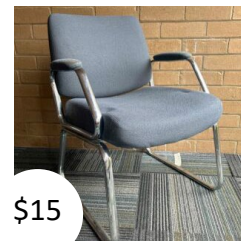

Chair
(blue, fabric)

Office chair
(black, fabric)

Ottoman
(green, fabric)

Office chair
(grey, fabric)

Office chair
(grey, fabric)

Office chair
(black, fabric)

Office chair
(blue, fabric)

Office chair
(navy blue, fabric)

Office chair
(black, fabric)

Office chair
(black, fabric)

Office chair
(dark grey, fabric)

Office chair
(grey, plastic)

Chair
(blue, metal)

Reuse Pop-Up Store, Waurn Ponds Campus

Furniture and equipment catalogue

Office chair
(black, fabric)

Chair
(grey, fabric)

Chair
(black, leather)

Chair
(black, fabric)

Office chair
(black, fabric)

Office chair
(black, fabric)

Glass table

Square table
(melamine, metal)

Chair
(black, chrome)

Cabinet
(white, metal)

Sit to stand
(white)

Stool
(black, plastic)

Stool
(silver, metal)

Office chair
(grey, fabric)

Stool
(black, plastic)

Stool
(oak, timber)