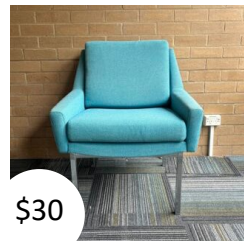

Reuse Pop-Up Store, Waurn Ponds Campus

Furniture and equipment catalogue

Semi-circle table

Dining chair
(black, leather)

Dining chair
(blue, fabric)

Door
(timber)

Monitor
(with desk arm)

Bench
(timber)

Dining table
(timber)

Office chair
(red, fabric)

Ottoman
(orange, fabric)

Ottoman
(purple, fabric)

Arm chair
(blue, fabric)

Office chair
(black, fabric)

Arm chair
(pink, fabric)

Chair
(black, leather)

Bench seat
(timber)

Arm chair
(grey, fabric)

Whiteboard
(black, stand)

Whiteboard
(silver, stand)

Cabinet
(white, metal)

Display stand

Coffee table

Reuse Pop-Up Store, Waurn Ponds Campus

Furniture and equipment catalogue

Bookcase
(black, metal)

Bookcase
(white, melamine)

Round table
(melamine)

Workstation
(melamine)

Desk
(white, melamine)

Workstation L-shape
(melamine)

Office chair
(black, plastic)