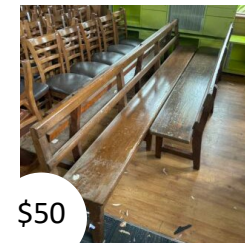

Reuse Pop-Up Store, Waurn Ponds Campus

Furniture and equipment catalogue

Semi-circle table

Dining chair
(black, leather)

Dining chair
(blue, fabric)

Door
(timber)

Monitor
(with desk arm)

Bench
(timber)

Bench seat
(timber)

Arm chair
(grey, fabric)

Whiteboard
(black, stand)

Whiteboard
(silver, stand)

Cabinet
(white, metal)

Display stand

Coffee table

Reuse Pop-Up Store, Waurn Ponds Campus

Furniture and equipment catalogue

Bookcase
(black, metal)

Bookcase
(white, melamine)

Round table
(melamine)

Workstation
(melamine)

Desk
(white, melamine)

Workstation L-shape
(melamine)

Office chair
(black, plastic)

Whiteboard
(various sizes)

Coffee table
(black, metal)

Office chair
(grey, steel)

Sit to stand
(black)

Square table
(white, melamine)

Reuse Pop-Up Store, Waurn Ponds Campus

Furniture and equipment catalogue