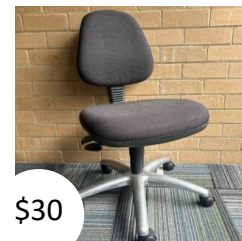

Stool
(blue, metal)

Sit to stand
(black)

Stool
(white, metal)

Chair
(orange, fabric)

Stool
(black, plastic)

Office chair
(grey, fabric)

Reuse Pop-Up Store, Waurn Ponds Campus

Furniture and equipment catalogue

Dining chair
(brown, timber)

Dining chair
(brown, leather)

Sitting chair
(brown, fabric)

Chair
(brown, fabric)

Chair
(black, leather)

Office chair
(maroon, fabric)

Chair
(blue, timber)

Office chair
(blue, fabric)

Chair
(blue, fabric)

Office chair
(black, fabric)

Ottoman
(green, fabric)

Office chair
(grey, fabric)

Office chair
(grey, fabric)

Office chair
(black, fabric)

Office chair
(blue, fabric)

Office chair
(navy blue, fabric)

Office chair
(black, fabric)

Office chair
(black, fabric)

Office chair
(dark grey, fabric)

Office chair
(grey, plastic)

Chair
(blue, metal)

Reuse Pop-Up Store, Waurn Ponds Campus

Furniture and equipment catalogue