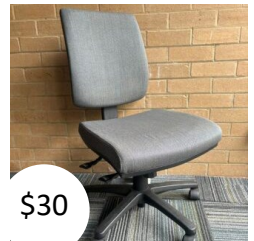

Office chair
(black, fabric)

Office chair
(black, fabric)

Office chair
(dark grey, fabric)

Office chair
(grey, plastic)

Chair
(blue, metal)

Reuse Pop-Up Store, Waurn Ponds Campus

Furniture and equipment catalogue

Office chair
(black, fabric)

Chair
(grey, fabric)

Chair
(black, leather)

Chair
(black, fabric)

Office chair
(black, fabric)

Office chair
(black, fabric)

Glass table

Square table
(melamine, metal)

Chair
(black, chrome)

Cabinet
(white, metal)

Sit to stand
(white)

Stool
(black, plastic)

Stool
(silver, metal)

Office chair
(grey, fabric)

Stool
(black, plastic)

Stool
(oak, timber)

Whiteboard
(various sizes)

Coffee table
(black, metal)

Office chair
(grey, steel)

Sit to stand
(black)

Square table
(white, melamine)

Reuse Pop-Up Store, Waurn Ponds Campus

Furniture and equipment catalogue