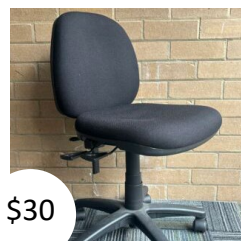

Stool
(blue, metal)

Sit to stand
(black)

Stool
(white, metal)

Chair
(orange, fabric)

Stool
(black, plastic)

Office chair
(grey, fabric)

Reuse Pop-Up Store, Waurn Ponds Campus

Furniture and equipment catalogue

Dining chair
(brown, timber)

Dining chair
(brown, leather)

Sitting chair
(brown, fabric)

Chair
(brown, fabric)

Chair
(black, leather)

Office chair
(maroon, fabric)

Chair
(blue, timber)

Office chair
(blue, fabric)

Chair
(blue, fabric)

Office chair
(black, fabric)

Ottoman
(green, fabric)

Office chair
(grey, fabric)

Office chair
(grey, fabric)

Office chair
(black, fabric)

Office chair
(blue, fabric)

Office chair
(navy blue, fabric)

Office chair
(black, fabric)

Office chair
(black, fabric)

Office chair
(dark grey, fabric)

Office chair
(grey, plastic)

Chair
(blue, metal)

Reuse Pop-Up Store, Waurn Ponds Campus

Furniture and equipment catalogue