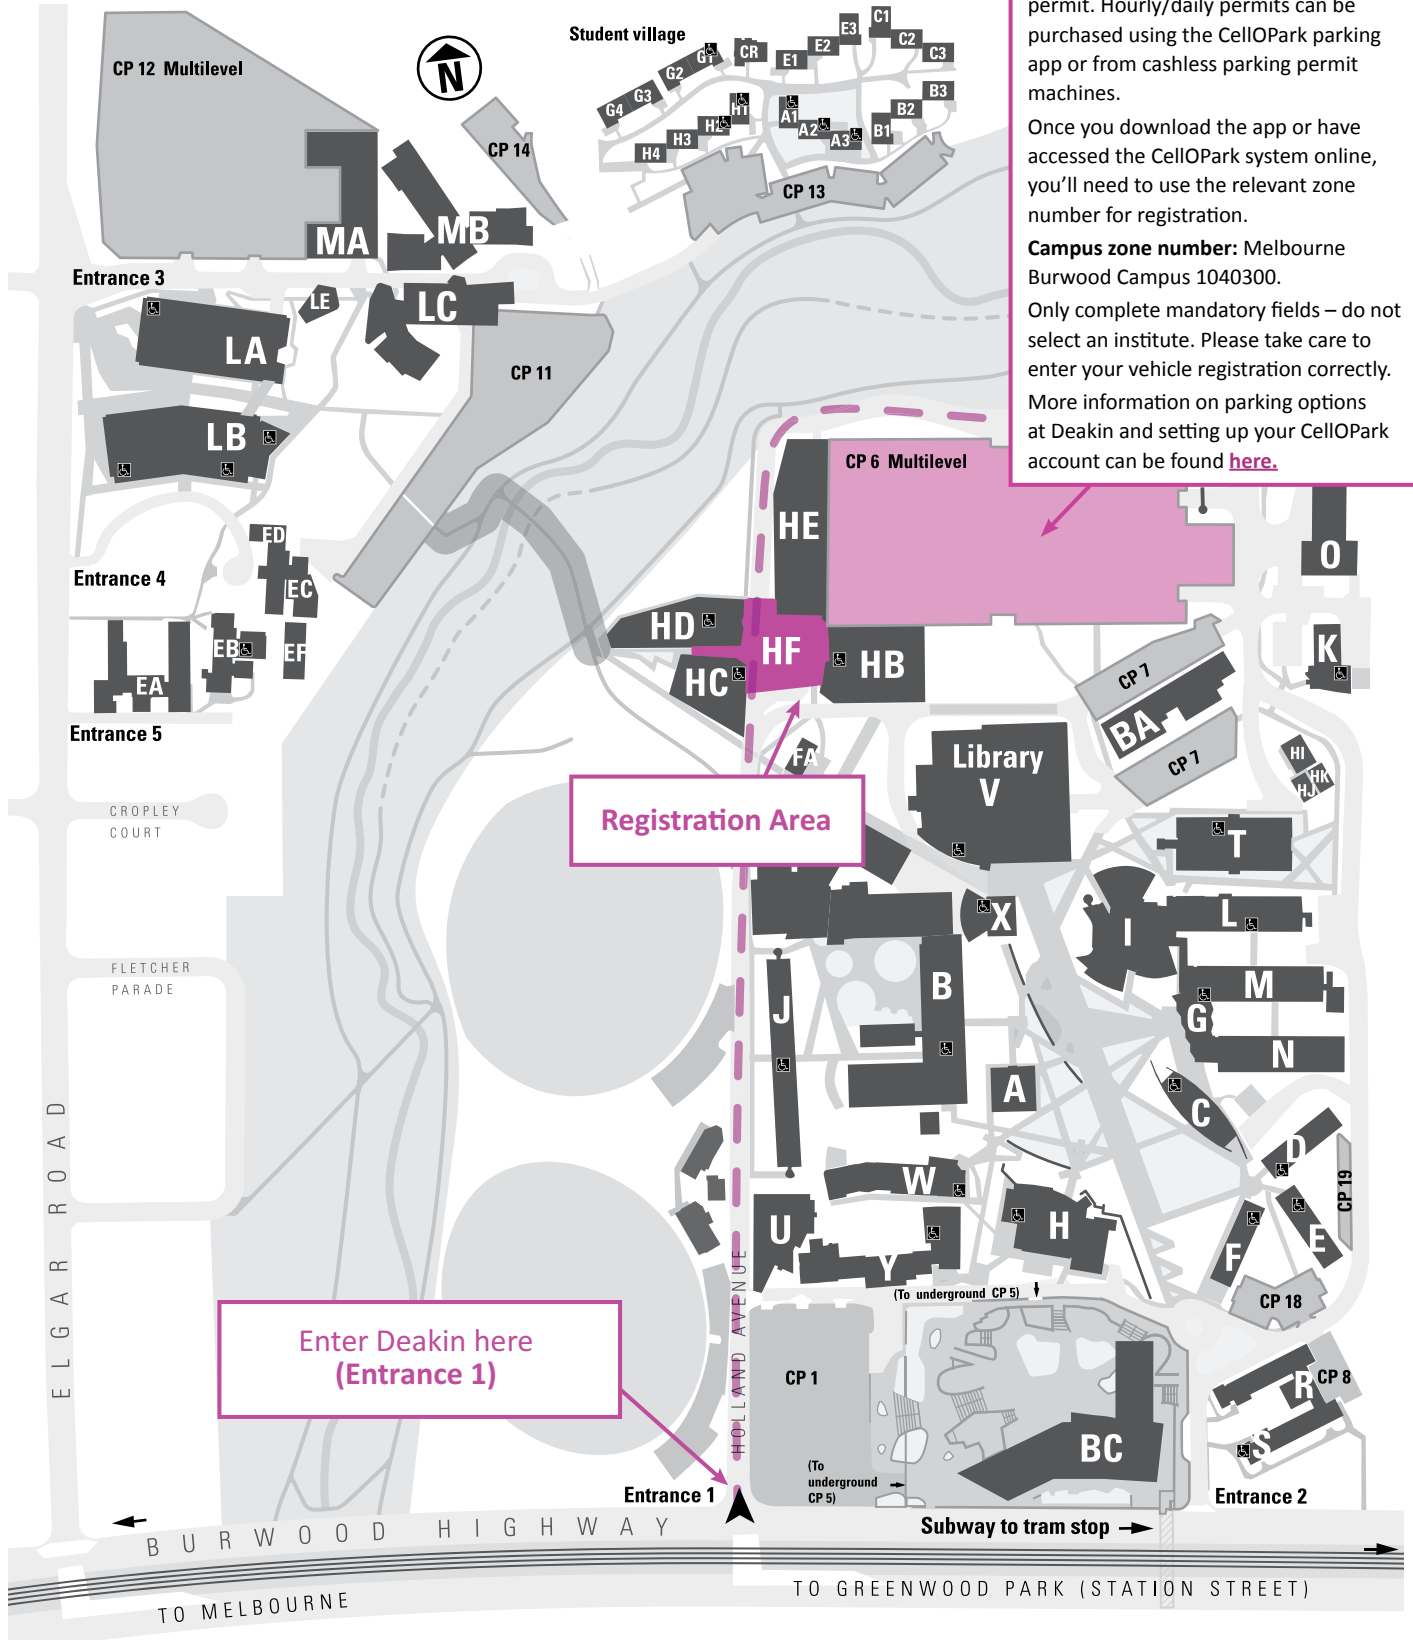

## MELBOURNE BURWOOD CAMPUS

Wednesday 28 September

Tour times: 9am, 10.30am, 12pm, 1.30pm, 3pm

Burwood Campus, 221 Burwood Highway, Burwood

Meeting point: Building HF, Level 2 Student Central

Parking: Carpark 6 Multilevel via Entrance 1.

**Carpark 6** – You will need a parking permit. Hourly/daily permits can be purchased using the CelloPark parking app or from cashless parking permit machines.

Once you download the app or have accessed the CelloPark system online, you'll need to use the relevant zone number for registration.

**Campus zone number:** Melbourne Burwood Campus 1040300.

Only complete mandatory fields – do not select an institute. Please take care to enter your vehicle registration correctly.

More information on parking options at Deakin and setting up your CelloPark account can be found [here](#).

Registration Area

Enter Deakin here  
(Entrance 1)