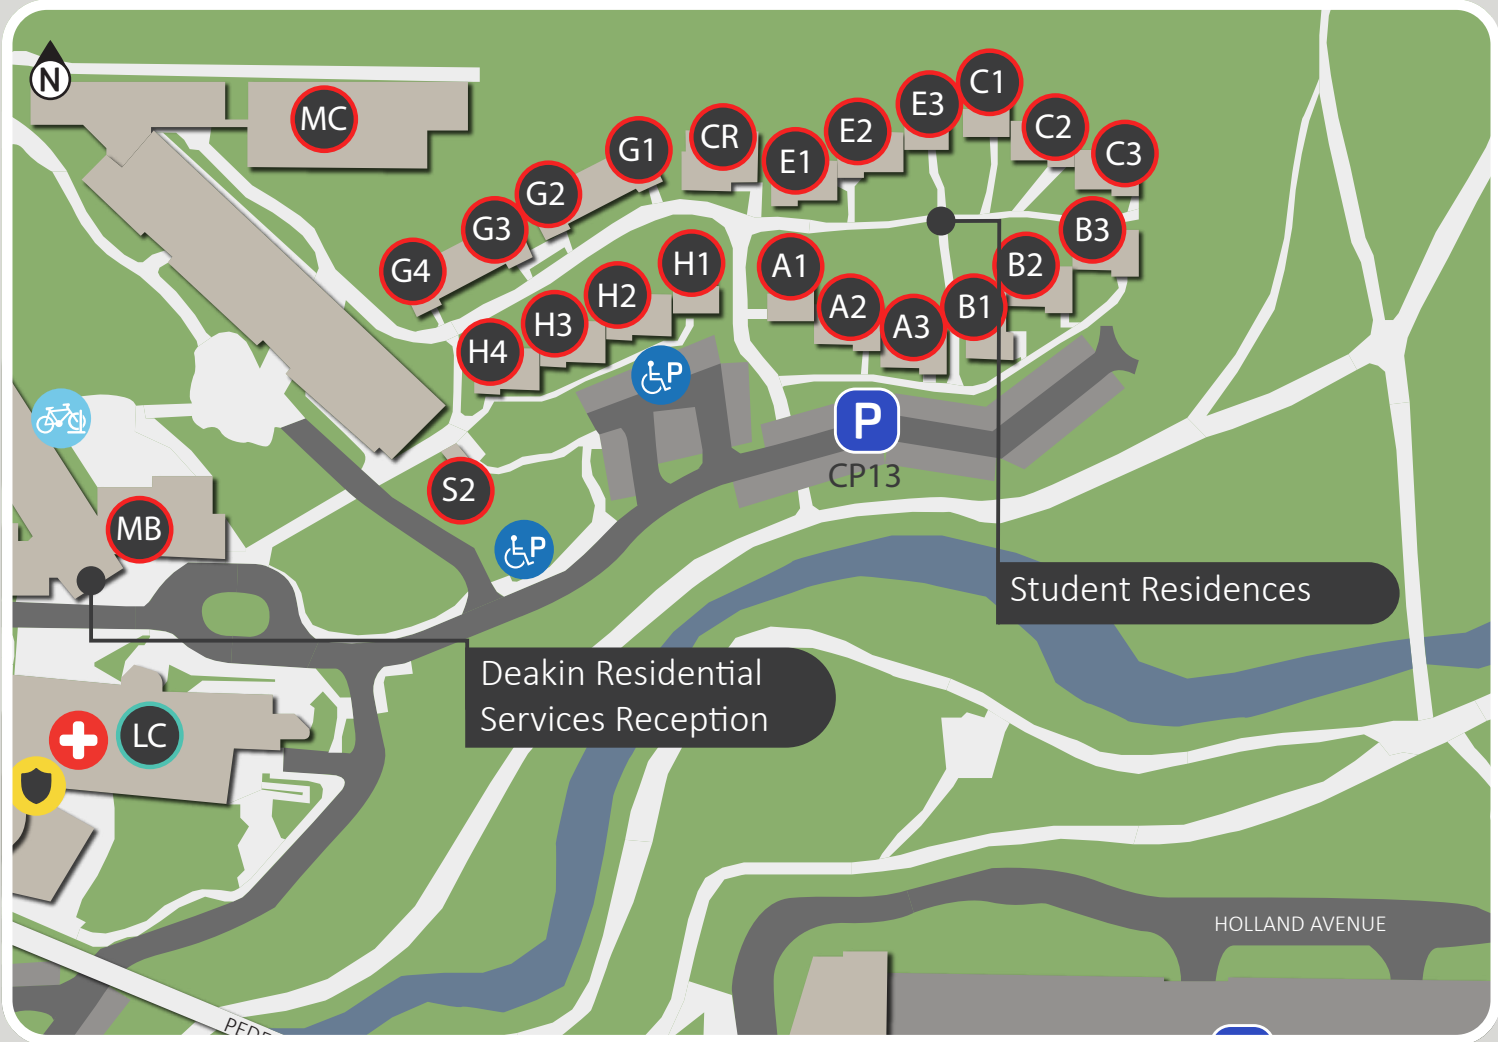

For example, JC3.100 indicates Building JC, level 3, room 100.

Burwood Campus Mobility Map

Student Central	Campus Entrance	Building Label	Accessible Parking	Health and Wellbeing	Security Office	Disability Resource Centre	Sealed path	Unsealed path
Tram Stop	Bicycle Hub	Flexicar Parking	EV Charging Station	Car Park	Public Bus Stop	Construction Zone	Flat or near flat	Flat or near flat
							Gradient 1:20	Gradient 1:20
							Gradient 1:14	Gradient 1:14

Burwood Campus Lecture Theatre Map

1	ID	
	P	

- | | | |
|-----------------------------|---------------------------------|---------------------------|
| ① HC2.005 (LT 13) - Level 2 | ⑤ I2.05 (LT 2) - Level 2 | ⑨ B1.20 (LT 11) - Level 1 |
| ② X2.05 (LT 12) - Level 2 | ⑥ LB2.207 (LT 14) - Level 2 | |
| ③ I2.07 (LT 1A) - Level 2 | ⑦ LC1.003 (The Banks) - Level 1 | |
| ④ I2.02 (LT 1) - Level 2 | ⑧ B1.77 (LT 3) - Level 1 | |

Burwood Campus Residential Services Map

ID	Accessible Parking	Security Office	Health and Wellbeing	Footpath
Bicycle Hub	Flexicar Parking	Car Park		Road

Melbourne Burwood Campus

Parking

Parking availability is limited; please consider alternative transport options.

Wayfinding zones

The campus is divided into colour-coded and numbered zones to help you find the right neighbourhood on campus, before locating a building and then room. These zones are also recognised on the navigational signage around campus, and the entry doors of buildings.