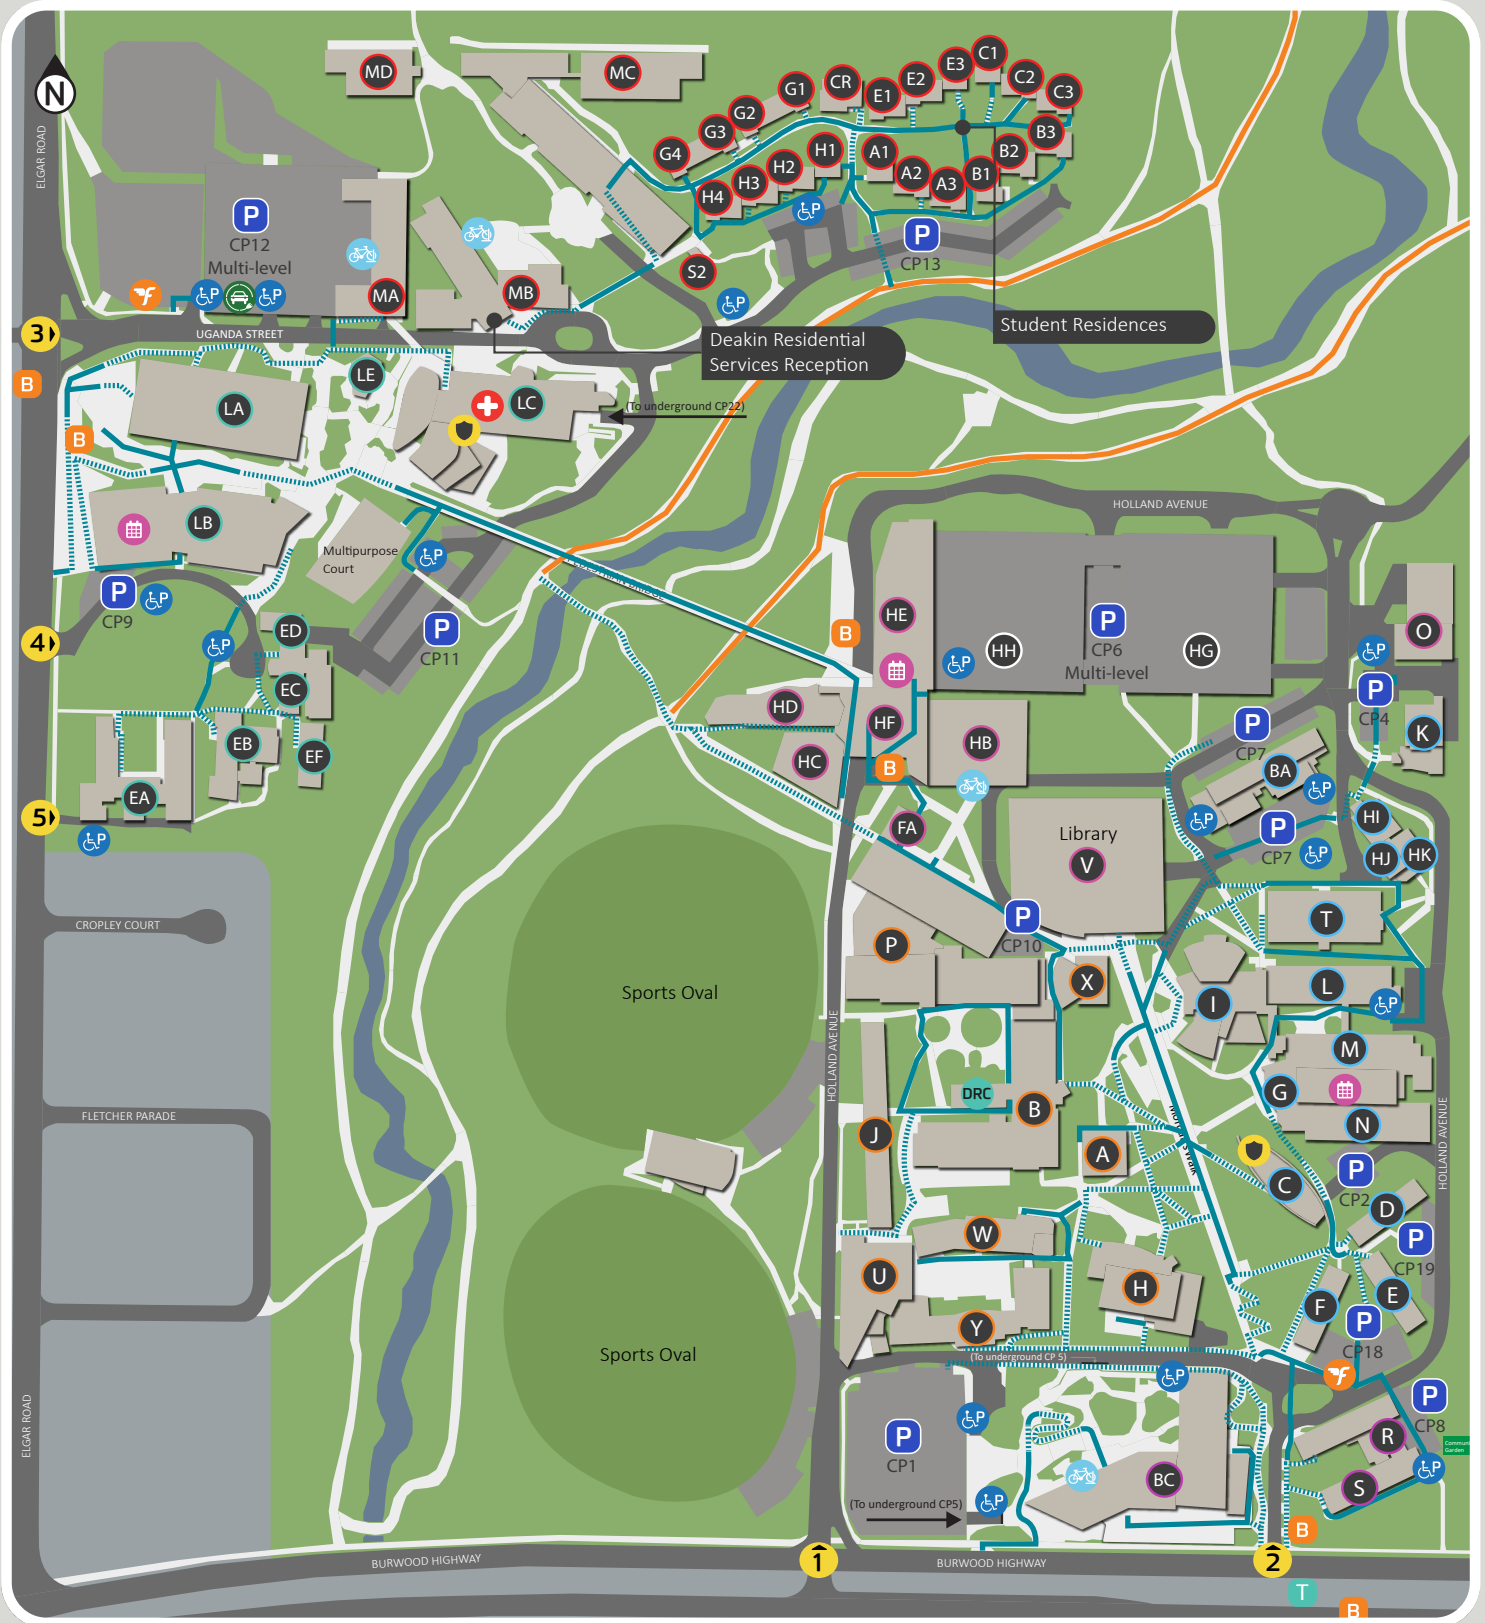

Burwood Campus Campus Map

Room numbers

Room numbers comprise the building letter or letters; the level (starting at 1 for ground level); the primary room number; and a secondary room number, for rooms that are accessed via another room.

For example, JC3.100 indicates Building JC, level 3, room 100.

Burwood Campus Mobility Map

Student Central	Campus Entrance	Building Label	Accessible Parking	Health and Wellbeing	Security Office	Disability Resource Centre	Sealed path	Unsealed path
Tram Stop	Bicycle Hub	Flexicar Parking	EV Charging Station	Car Park	Public Bus Stop	Construction Zone	Flat or near flat	Flat or near flat
							Gradient 1:20	Gradient 1:20
							Gradient 1:14	Gradient 1:14

Burwood Campus Lecture Theatre Map

1	ID	
	P	

- | | | |
|-----------------------------|---------------------------------|---------------------------|
| ① HC2.005 (LT 13) - Level 2 | ⑤ I2.05 (LT 2) - Level 2 | ⑨ B1.20 (LT 11) - Level 1 |
| ② X2.05 (LT 12) - Level 2 | ⑥ LB2.207 (LT 14) - Level 2 | |
| ③ I2.07 (LT 1A) - Level 2 | ⑦ LC1.003 (The Banks) - Level 1 | |
| ④ I2.02 (LT 1) - Level 2 | ⑧ B1.77 (LT 3) - Level 1 | |

Wayfinding zones

The campus is divided into colour-coded and numbered zones to help you find the right neighbourhood on campus, before locating a building and then room. These zones are also recognised on the navigational signage around campus, and the entry doors of buildings.