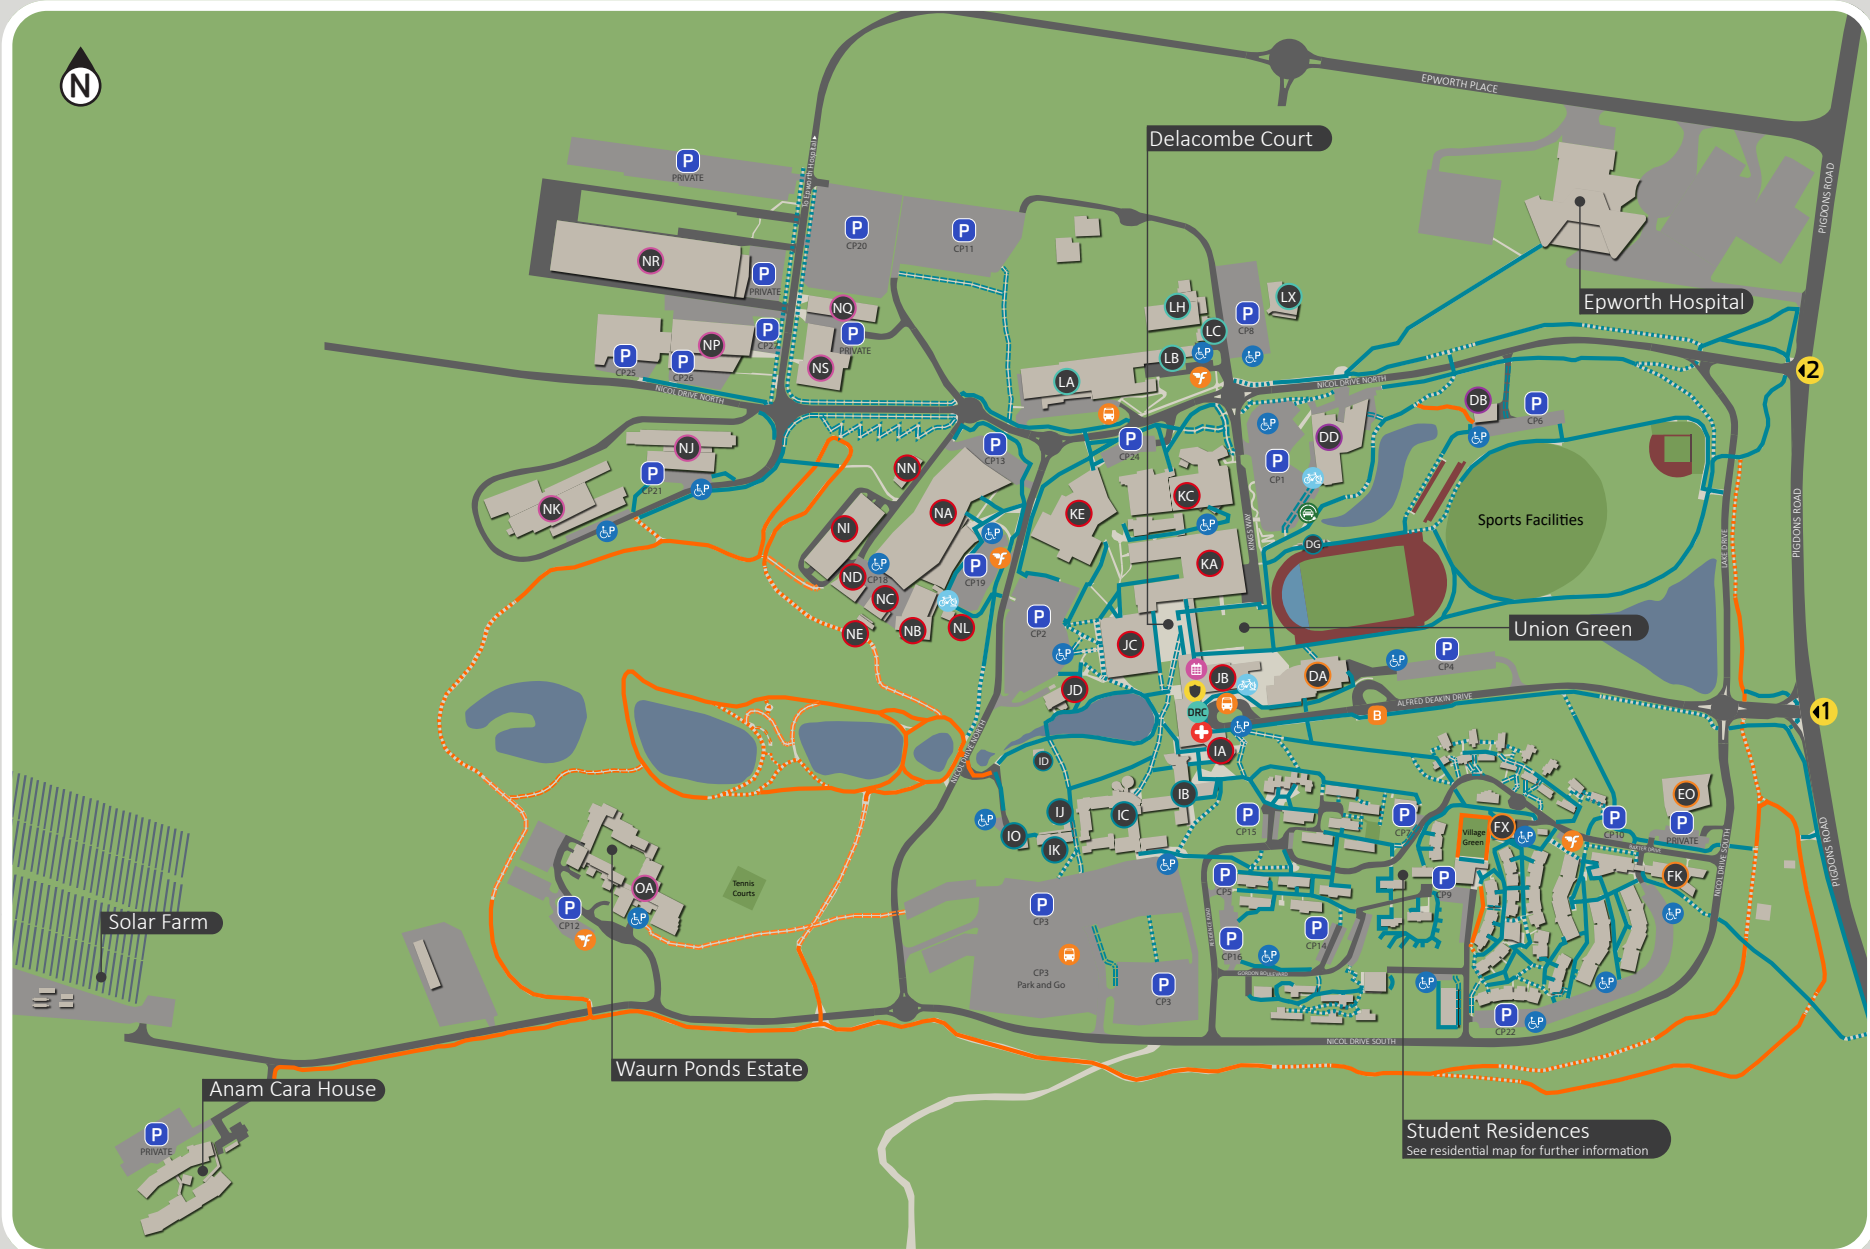

Geelong | Waurn Ponds Campus Campus Map

Wayfinding zones		

Room numbers

Room numbers comprise the building letter or letters; the level (starting at 1 for ground level); the primary room number; and a secondary room number, for rooms that are accessed via another room.

For example, JC3.100 indicates Building JC, level 3, room 100.

Geelong | Waurn Ponds Campus Mobility Map

Footpath Road

Wayfinding zones

Sealed path

- Flat or near flat
- Gradient 1:20
- Gradient 1:14

Unsealed path

Common Lecture Theatres

- 1** IA1.006 - Peter Thwaites Lecture Theatre
- 2** DD2.101 (Level 2)
- 3** KA3.403, KA3.406 (Level 3)
- 4** KA3.411 (Level 3)
- 5** KE1.207 (Level 1)
- 6** IB3.232 (Level 3)

Wayfinding zones

Geelong | Waurn Ponds Campus

Student Residences Map

Footpath Road

Wayfinding zones

Geelong Waurm Ponds Campus

Parking

Parking availability is limited; please consider alternative transport options.

deakin.edu.au/get-to-deakin