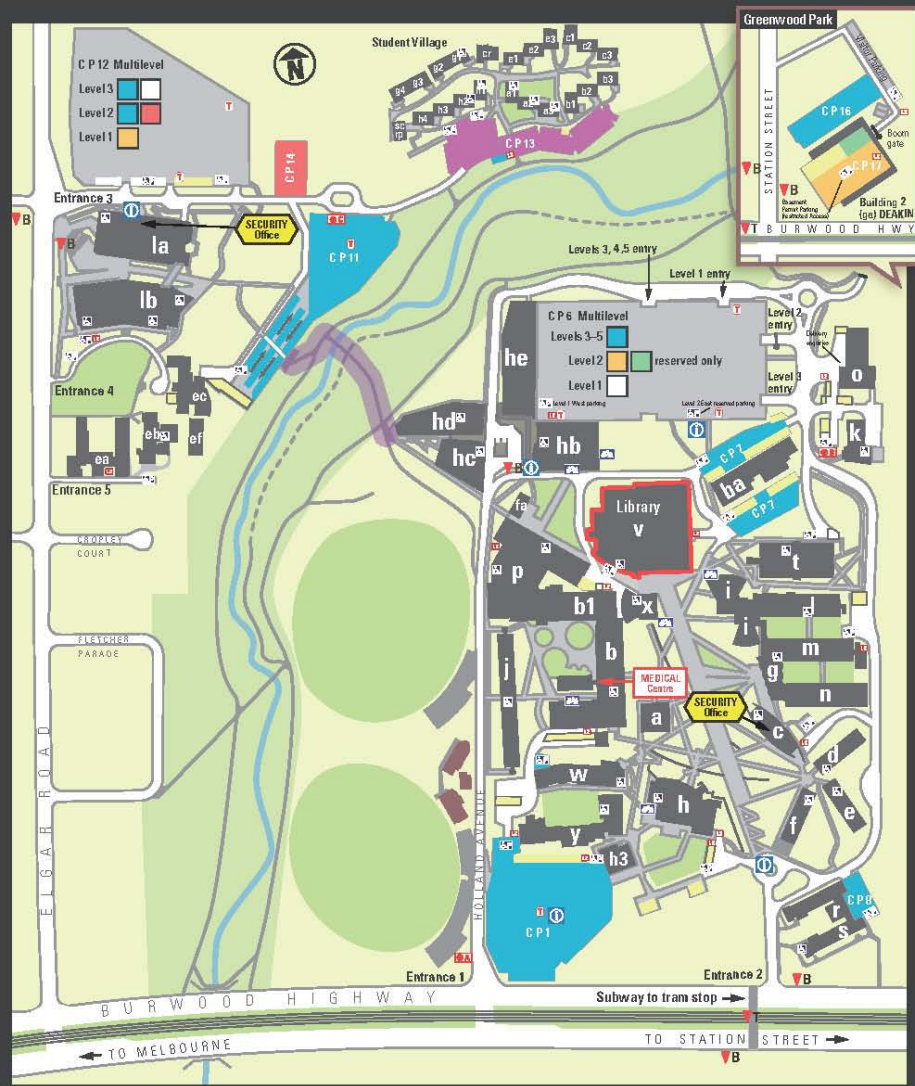

National Tree Planting 2010 Day – Melbourne Campus at Burwood  
Tuesday 17<sup>th</sup> August, 2010

**MELBOURNE CAMPUS AT BURWOOD**  
221 Burwood Highway Burwood Victoria 3125

- |  |   |  |  |
|--|---|--|--|
|  | Information                               |  | Car park   |
|  | Pedestrian route across creek             |  | RACV meeting points                                    |
|  | Public telephones                         |  | Loading zone   |
|  | Accessible toilets                        |  | Parking permit vending machine                         |
|  | Accessible parking                        |  | Purple resident student vehicles                       |
|  | Bicycle racks                             |  | Yellow University vehicles only                        |
|  | Bus stop                                  |  | Green central pool vehicles only                       |
|  | Tram stop                                 |  | Blue general inner parking                             |
|  | Subway to tram stop under Burwood Highway |  | Red general outer parking                              |
|  | Tram lines                                |  | Orange reserved parking only                           |
|  |   |  | White pay per hour, permits from vending machines only |