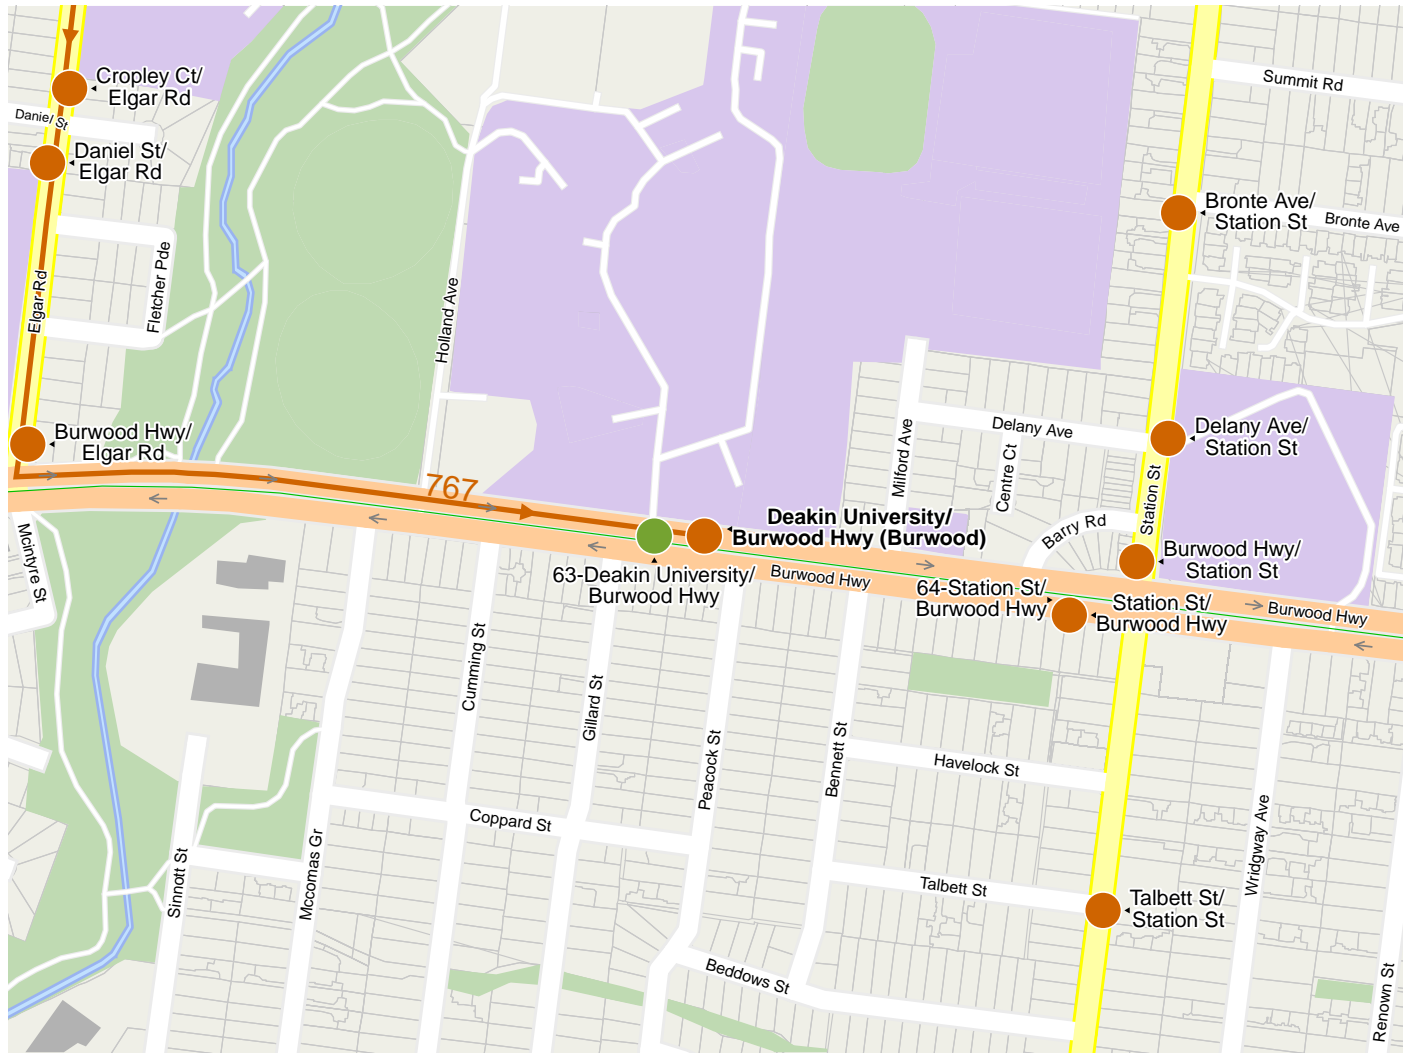

Area Map: Deakin University/Burwood Hwy (Burwood)

© 2008 State of Victoria, powered by mdv

— Metro Bus
 ● Metro Bus
 ● Tramway

- Metropolitan Bus 767 Box Hill Bus Station/Station St (Box Hill) Deakin University/Burwood Hwy (Burwood)