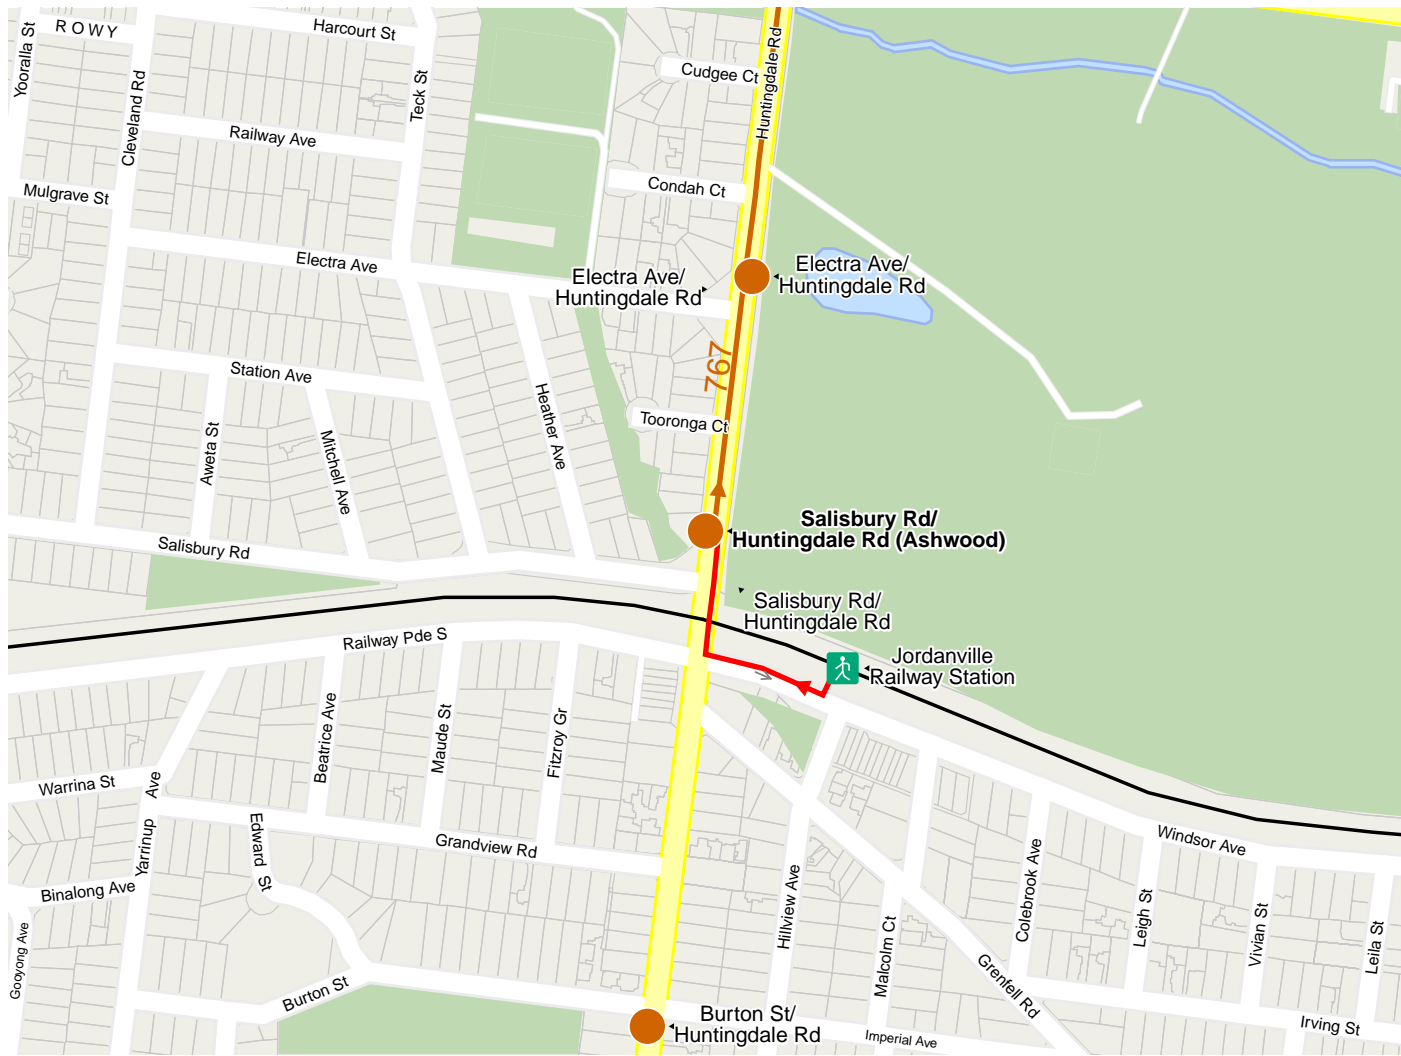

# Area Map: Salisbury Rd/Huntingdale Rd (Ashwood)

- Metro Bus
- Footpath
- Metro Bus
- Departure with walk

1.		Footpath	Jordanville Railway Station (Mount Waverley)	Salisbury Rd/Huntingdale Rd (Ashwood)
2.		Metropolitan Bus 767	Salisbury Rd/Huntingdale Rd (Ashwood)	Deakin University/Burwood Hwy (Burwood)